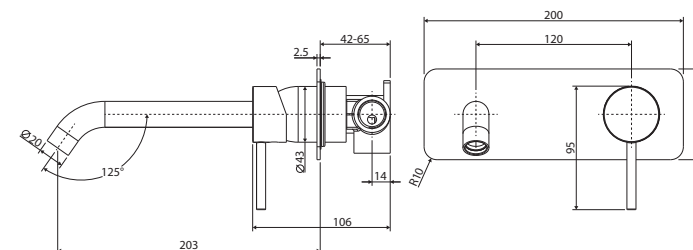

Kaya®

BASIN/BATH WALL MIXER SET

RECTANGULAR PLATE 200MM OUTLET

Features

WELS 5 Star rated, 5L/min when installed over basin

- Designed for basin and bath
- Round, pin lever handle design
- Curved outlet
- Free flow aerator included for bath installation
- Made from solid brass
- High quality European cartridge (35 mm)

Please note: This product may have a visible Fienza or Watermark logo.

Available in

Electroplated Chrome 228106-200	Electroplated Matte White 228106MW-200	Electroplated Matte Black 228106B-200
PVD Brushed Nickel 228106BN-200	PVD Gun Metal 228106GM-200	PVD Urban Brass 228106UB-200

Cleaning & Care

- Regularly clean with mild soapy water using a microfibre cloth.
- In highly polluted or coastal locations, we recommend cleaning 2-3 times per week.
- Do not use harsh detergents, bleach, cream cleaners or citrus based cleaners. These substances are abrasive and will damage the surface.
- Do not use undue pressure and wipe in one direction only.

While we aim to ensure specifications are correct at the time of publication, Fienza reserves the right to make modifications without prior notice. Physical colour may vary from image shown. All measurements are shown in millimetres. Always use physical product measurements for mark-ups and roughing-in as the technical drawing may differ from actual product received.