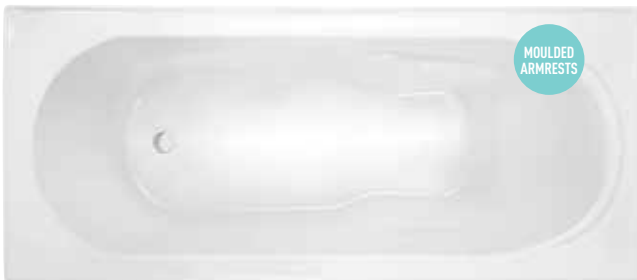

40mm - available in chrome (WA001)
gloss white (WA002) or matte black (WA003)

INSET BATHS AND SPA BATHS

ADD A POP UP WASTE 

MODENA TILE BEAD

With increased depth and width, neck and lumbar support and moulded armrests, the Modena is ideal for a relaxing soak. It also features a slip resistant pattern for added safety when entering and exiting. Available in four sizes. Upgrade to a Santai (10 jets), Contour (12 jets) or Dolce Vita (16 jets) spa bath.

Santai

Contour

Dolce Vita
(not available in 1510mm)

PREZZO TILE BEAD

The Prezzo's ultra-functional design has moulded armrests that sweep around from the shoulder position to provide comfort, and lumbar support that cradles the back.

- 1510(l) x 715(w) x 380(d) (88L) PZ1510W**
- 1650(l) x 715(w) x 380(d) (103L) PZ1650W**

SCAN ME FOR INFO SHEET

ADATTO TILE BEAD

The Adatto's extra depth allows the bather to fully recline into the water. Armrests sweep around from the shoulder position to provide comfort and lumbar support cradles the back. Available as a Santai (10 jets) or Contour (12 jets) spa bath.