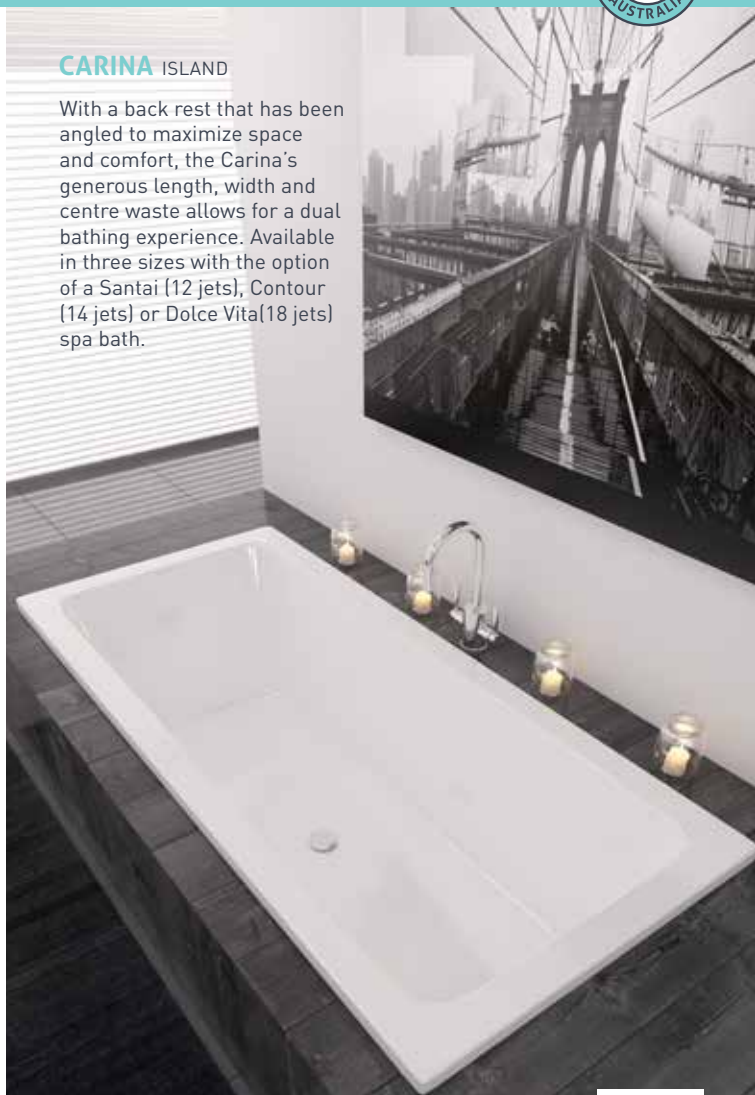

Santai

Contour

ISLAND BATHS AND SPA BATHS

CARINA ISLAND

With a back rest that has been angled to maximize space and comfort, the Carina's generous length, width and centre waste allows for a dual bathing experience. Available in three sizes with the option of a Santai (12 jets), Contour (14 jets) or Dolce Vita (18 jets) spa bath.