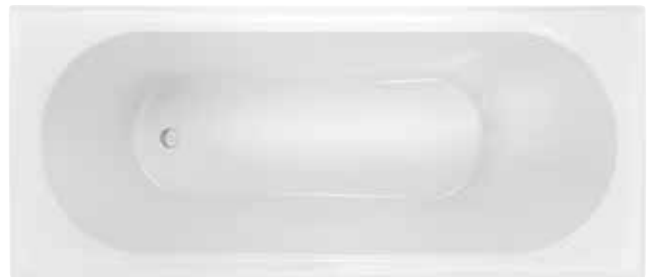

TURIN TILE BEAD

The perfect balance of form and function, traditional style with lumbar support and deep bathing depth. Available in three sizes. Upgrade to a Santai (10 jets), Contour (12 jets) or Dolce Vita (16 jets) spa bath to enhance your bathing experience.

1520(l) x 755(w) x 445(d) (121L) TU1525W
1665(l) x 755(w) x 445(d) (138L) TU1675W
1790(l) x 755(w) x 485(d) (153L) TU1800W

SCAN ME FOR INFO SHEET