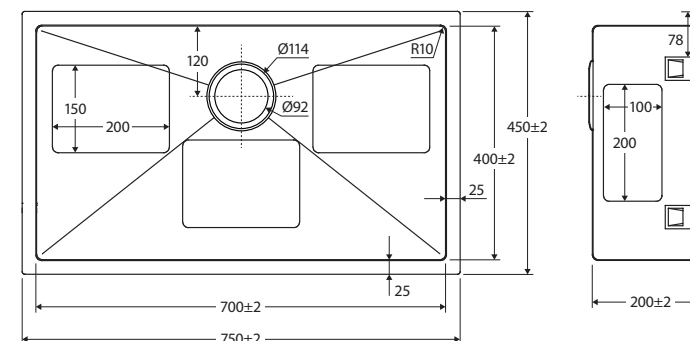

Hana

SINGLE KITCHEN SINK, 55L

Features

- Hand made from 1.2 mm thick, high quality 304 stainless steel
- Fitted with sound and vibration dampening panels to reduce acoustic impact of water and equipment
- Basket waste included (A3SS)
- Topmount or undermount installation
- Mounting brackets and screws included
- Capacity: 55L
- Overall size: 750 L x 450 W x 200 D mm

Optional Accessories

- Roll Up Drainer (A22)
- Colander (A20)
- Drainer Tray (A21)
- Chopping Board (A26)

Available in

Brushed
Stainless Steel
68405

Cleaning & Care

- Dry off any water droplets after use with a clean dry cloth.
- Once a week use a detergent mixed with a small amount of ammonia and rub gently with a soft cloth. Rinse thoroughly with cold water after cleaning, then dry with a clean cloth.
- Do not use steel wool, abrasive cleansers or cleaning pads to clean your sink.
- Do not use chemical "silver cleaners", bleaches, or detergents containing chlorine or any of its derivatives.

While we aim to ensure specifications are correct at the time of publication, Fienza reserves the right to make modifications without prior notice. Physical colour may vary from image shown. All measurements are shown in millimetres. Always use physical product measurements for mark-ups and roughing-in as the technical drawing may differ from actual product received.