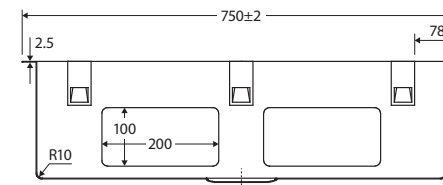

Hana

SINGLE KITCHEN SINK, 55L

Features

- Hand made from 1.2 mm thick, high quality 304 stainless steel
- Fitted with sound and vibration dampening panels to reduce acoustic impact of water and equipment
- Basket waste included (A3SS)
- Topmount or undermount installation
- Mounting brackets and screws included
- Capacity: 55L
- Overall size: 750 L x 450 W x 200 D mm

Optional Accessories

- Roll Up Drainer (A22)
- Colander (A20)
- Drainer Tray (A21)
- Chopping Board (A26)

Available in

Brushed
Stainless Steel
68405

Cleaning & Care

- Dry off any water droplets after use with a clean dry cloth.
- Once a week use a detergent mixed with a small amount of ammonia and rub gently with a soft cloth. Rinse thoroughly with cold water after cleaning, then dry with a clean cloth.
- Do not use steel wool, abrasive cleansers or cleaning pads to clean your sink.
- Do not use chemical "silver cleaners", bleaches, or detergents containing chlorine or any of its derivatives.

While we aim to ensure specifications are correct at the time of publication, Fienza reserves the right to make modifications without prior notice. Physical colour may vary from image shown. All measurements are shown in millimetres. Always use physical product measurements for mark-ups and roughing-in as the technical drawing may differ from actual product received.