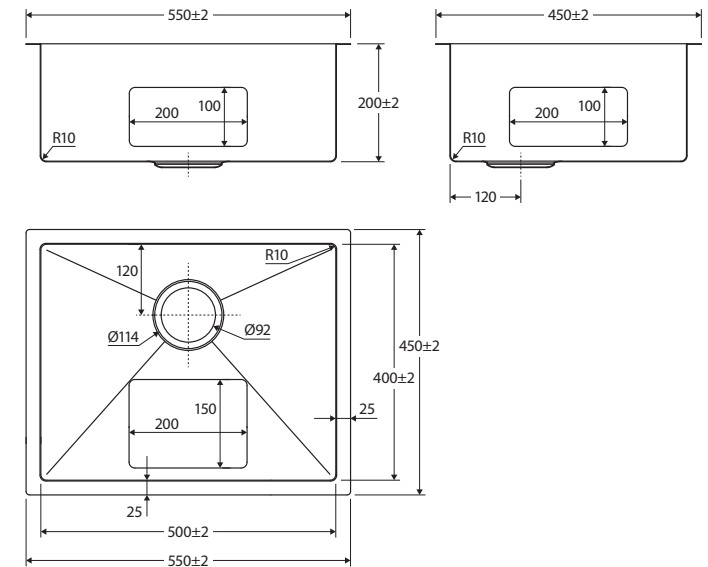

Hana

SINGLE KITCHEN SINK, 40L

Features

- Hand made from 1.2 mm thick, high quality 304 stainless steel
- Fitted with sound and vibration dampening panels to reduce acoustic impact of water and equipment
- Basket waste included (A3SS)
- Topmount or undermount installation
- Mounting brackets and screws included
- Capacity: 40L
- Overall size: 550 L x 450 W x 200 D mm

Optional Accessories

- Sink Protector (A25)
- Roll Up Drainer (A22)
- Drainer Tray (A21)
- Colander (A20)
- Chopping Board (A26)

Available in

Brushed
Stainless Steel
68402

Cleaning & Care

- Dry off any water droplets after use with a clean dry cloth.
- Once a week use a detergent mixed with a small amount of ammonia and rub gently with a soft cloth. Rinse thoroughly with cold water after cleaning, then dry with a clean cloth.
- Do not use steel wool, abrasive cleansers or cleaning pads to clean your sink.
- Do not use chemical "silver cleaners", bleaches, or detergents containing chlorine or any of its derivatives.

While we aim to ensure specifications are correct at the time of publication, Fienza reserves the right to make modifications without prior notice. Physical colour may vary from image shown. All measurements are shown in millimetres. Always use physical product measurements for mark-ups and roughing-in as the technical drawing may differ from actual product received.