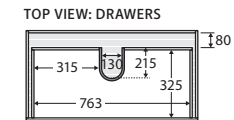

Hampton

900MM CABINET ON KICKBOARD

Features

- Satin white exterior and interior
- Discrete white aluminium pull-channels
- Soft-close drawers and full extension drawer runners
- 16 mm thick backing board and drawer bases
- FSC certified, eco-friendly E0 board

While we aim to ensure specifications are correct at the time of publication, Fienza reserves the right to make modifications without prior notice. Physical colour may vary from image shown. All measurements are shown in millimetres. Always use physical product measurements for mark-ups and roughing-in as the technical drawing may differ from actual product received.