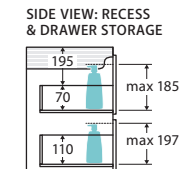

Hampton

900MM CABINET ON KICKBOARD

Features

- Satin white exterior and interior
- Discrete white aluminium pull-channels
- Soft-close drawers and full extension drawer runners
- 16 mm thick backing board and drawer bases
- FSC certified, eco-friendly E0 board

While we aim to ensure specifications are correct at the time of publication, Fienza reserves the right to make modifications without prior notice. Physical colour may vary from image shown. All measurements are shown in millimetres. Always use physical product measurements for mark-ups and roughing-in as the technical drawing may differ from actual product received.