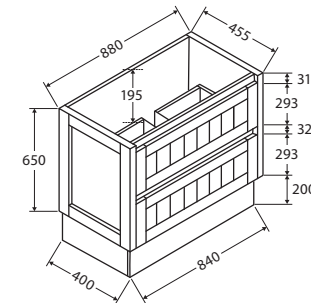

Hampton

900MM CABINET ON KICKBOARD

Features

- Satin white exterior and interior
- Discrete white aluminium pull-channels
- Soft-close drawers and full extension drawer runners
- 16 mm thick backing board and drawer bases
- FSC certified, eco-friendly E0 board