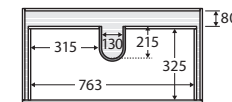

TOP VIEW: DRAWERS

SIDE VIEW: RECESS & DRAWER STORAGE