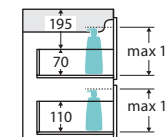

SIDE VIEW: RECESS & DRAWER STORAGE