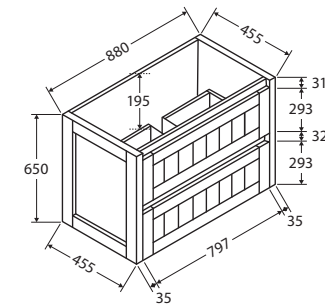

Hampton

900MM WALL-HUNG CABINET

Features

- Satin white exterior and interior
- Discrete white aluminium pull-channels
- Soft-close drawers and full extension drawer runners
- 16 mm thick backing board and drawer bases
- FSC certified, eco-friendly E0 board