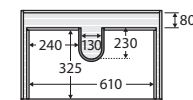

TOP VIEW: DRAWERS

SIDE VIEW: RECESS & DRAWER STORAGE