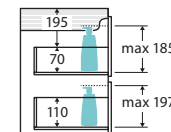

SIDE VIEW: RECESS & DRAWER STORAGE