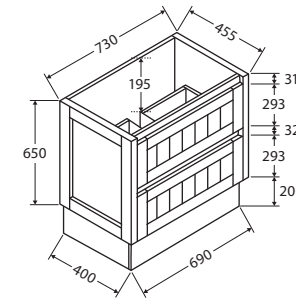

Hampton

750MM CABINET ON KICKBOARD

Features

- Satin white exterior and interior
- Discrete white aluminium pull-channels
- Soft-close drawers and full extension drawer runners
- 16 mm thick backing board and drawer bases
- FSC certified, eco-friendly E0 board