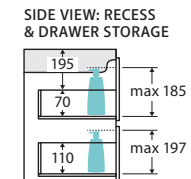

Hampton

750MM WALL-HUNG CABINET

Features

- Satin white exterior and interior
- Discrete white aluminium pull-channels
- Soft-close drawers and full extension drawer runners
- 16 mm thick backing board and drawer bases
- FSC certified, eco-friendly E0 board

While we aim to ensure specifications are correct at the time of publication, Fienza reserves the right to make modifications without prior notice. Physical colour may vary from image shown. All measurements are shown in millimetres. Always use physical product measurements for mark-ups and roughing-in as the technical drawing may differ from actual product received.