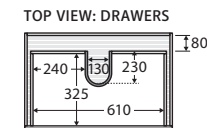

Hampton

750MM WALL-HUNG CABINET

Features

- Satin white exterior and interior
- Discrete white aluminium pull-channels
- Soft-close drawers and full extension drawer runners
- 16 mm thick backing board and drawer bases
- FSC certified, eco-friendly E0 board

While we aim to ensure specifications are correct at the time of publication, Fienza reserves the right to make modifications without prior notice. Physical colour may vary from image shown. All measurements are shown in millimetres. Always use physical product measurements for mark-ups and roughing-in as the technical drawing may differ from actual product received.