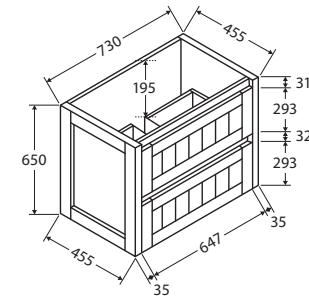

Hampton

750MM WALL-HUNG CABINET

Features

- Satin white exterior and interior
- Discrete white aluminium pull-channels
- Soft-close drawers and full extension drawer runners
- 16 mm thick backing board and drawer bases
- FSC certified, eco-friendly E0 board