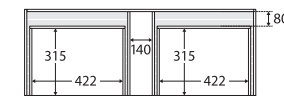

TOP VIEW: DRAWERS