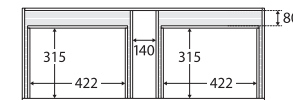

TOP VIEW: DRAWERS