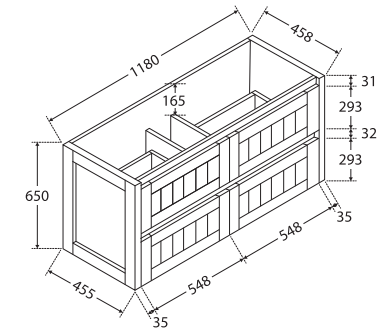

Hampton

1200MM WALL-HUNG CABINET

Features

- Satin white exterior and interior
- Discrete white aluminium pull-channels
- Soft-close drawers and full extension drawer runners
- 16 mm thick backing board and drawer bases
- FSC certified, eco-friendly E0 board