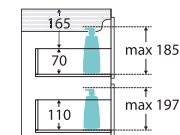

SIDE VIEW: RECESS & DRAWER STORAGE