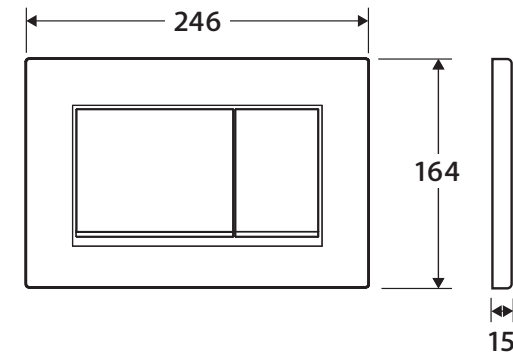

Geberit

SIGMA 30 FLUSH BUTTONS

Features

- For use with Geberit cisterns only
- ABS construction

Available in

- | | |
|---|--|
| 
Chrome with
Matte Chrome Trim
SIG30-C | 
Matte White
with White Trim
SIG30-WH |
| 
Matte Black
with Chrome Trim
SIG30-MB | 
Matte Black
with Black Trim
SIG30-BL |

While we aim to ensure specifications are correct at the time of publication, Fienza reserves the right to make modifications without prior notice. Physical colour may vary from image shown. All measurements are shown in millimetres. Always use physical product measurements for mark-ups and roughing-in as the technical drawing may differ from actual product received.