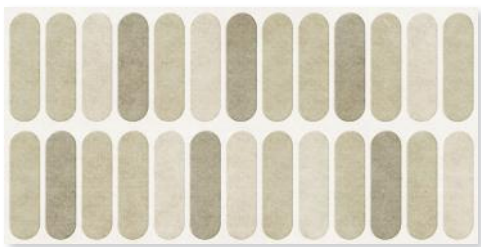

folio

FEATURE WALL TILES

Southern Cross
C E R A M I C S

WWW.SOUTHERNCROSSCERAMICS.COM

Flyaway
Powderpuff (H5A2A-203)

For more information and to view the full range,
scan or go to: southerncrossceramics.com

Available Designs

ALESSIA

CENTURY

EVANDER

FLYAWAY

FONTANA

HEXOLOGY

MARLO

POLKA

SHANELLE

STADIUM

YOUNG BIRCH

Photographs or illustrations should be used as a guide only. To ensure accurate selection, please order a tile sample from your local tile store.

A designers dream

From art deco, wallpaper to geometric designs, the Folio range is adaptable across many interior styles and can be stacked horizontally or vertically, in single lines or used as a full wall covering.

Folio Product Facts:

- Suitable for kitchen, bathroom and living area walls.
- Indoors only.
- Does not require sealing.
- Eleven designs with seven unique colour schemes.
- Textured surface with a satin finish.
- Colour variation - V3 (moderate variation).
- Product faces - 3.
- Size - 600 x 300mm.
- 6 tiles per box / 1.08m² per box.
- Australian made and designed.