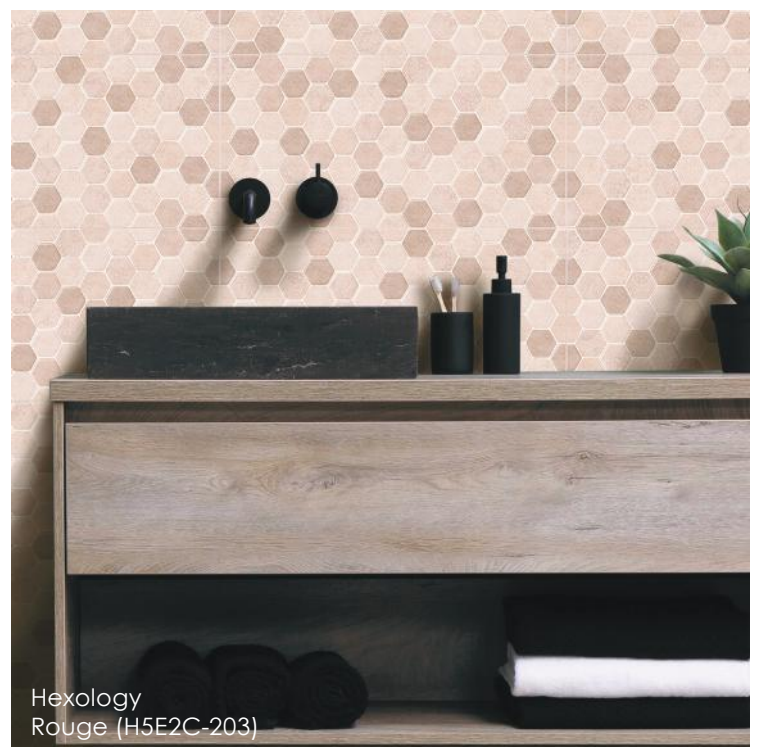

POLKA

SHANELLE

STADIUM

YOUNG BIRCH

Photographs or illustrations should be used as a guide only. To ensure accurate selection, please order a tile sample from your local tile store.

A designers dream

From art deco, wallpaper to geometric designs, the Folio range is adaptable across many interior styles and can be stacked horizontally or vertically, in single lines or used as a full wall covering.

Folio Product Facts:

- Suitable for kitchen, bathroom and living area walls.
- Indoors only.
- Does not require sealing.
- Eleven designs with seven unique colour schemes.
- Textured surface with a satin finish.
- Colour variation - V3 (moderate variation).
- Product faces - 3.
- Size - 600 x 300mm.
- 6 tiles per box / 1.08m² per box.
- Australian made and designed.