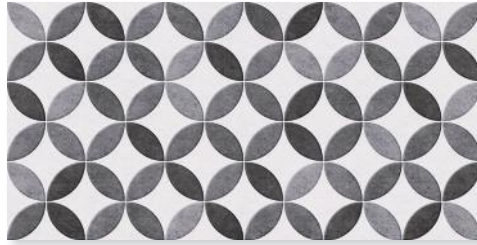

folio

FEATURE WALL TILES

Southern Cross
C E R A M I C S

WWW.SOUTHERNCROSSCERAMICS.COM

Flyaway
Powderpuff (H5A2A-203)

For more information and to view the full range,
scan or go to: southerncrossceramics.com

Available Designs

ALESSIA

CENTURY

EVANDER

FLYAWAY

FONTANA

HEXOLOGY

MARLO

POLKA

SHANELLE

STADIUM

YOUNG BIRCH

Photographs or illustrations should be used as a guide only. To ensure accurate selection, please order a tile sample from your local tile store.

A designers dream

From art deco, wallpaper to geometric designs, the Folio range is adaptable across many interior styles and can be stacked horizontally or vertically, in single lines or used as a full wall covering.

Folio Product Facts:

- Suitable for kitchen, bathroom and living area walls.
- Indoors only.
- Does not require sealing.
- Eleven designs with seven unique colour schemes.
- Textured surface with a satin finish.
- Colour variation - V3 (moderate variation).
- Product faces - 3.
- Size - 600 x 300mm.
- 6 tiles per box / 1.08m² per box.
- Australian made and designed.