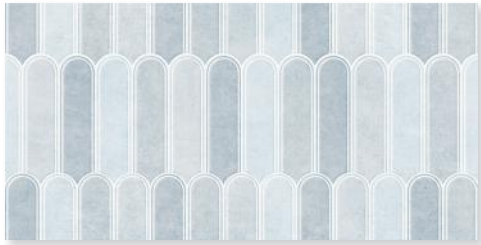

folio

FEATURE WALL TILES

Southern Cross
C E R A M I C S

WWW.SOUTHERNCROSSCERAMICS.COM

Flyaway
Powderpuff (H5A2A-203)

For more information and to view the full range,
scan or go to: southerncrossceramics.com

Available Designs

ALESSIA

CENTURY

EVANDER

FLYAWAY

FONTANA

HEXOLOGY

MARLO

POLKA

SHANELLE

STADIUM

YOUNG BIRCH

Photographs or illustrations should be used as a guide only. To ensure accurate selection, please order a tile sample from your local tile store.

A designers dream

From art deco, wallpaper to geometric designs, the Folio range is adaptable across many interior styles and can be stacked horizontally or vertically, in single lines or used as a full wall covering.

Folio Product Facts:

- Suitable for kitchen, bathroom and living area walls.
- Indoors only.
- Does not require sealing.
- Eleven designs with seven unique colour schemes.
- Textured surface with a satin finish.
- Colour variation - V3 (moderate variation).
- Product faces - 3.
- Size - 600 x 300mm.
- 6 tiles per box / 1.08m² per box.
- Australian made and designed.