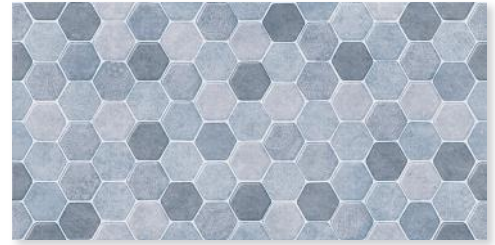

folio

FEATURE WALL TILES

Southern Cross
C E R A M I C S

WWW.SOUTHERNCROSSCERAMICS.COM

Flyaway
Powderpuff (H5A2A-203)

For more information and to view the full range,
scan or go to: southerncrossceramics.com

Available Designs

ALESSIA

CENTURY

EVANDER

FLYAWAY

FONTANA

HEXOLOGY

MARLO

POLKA

SHANELLE

STADIUM

YOUNG BIRCH

Photographs or illustrations should be used as a guide only. To ensure accurate selection, please order a tile sample from your local tile store.

A designers dream

From art deco, wallpaper to geometric designs, the Folio range is adaptable across many interior styles and can be stacked horizontally or vertically, in single lines or used as a full wall covering.

Folio Product Facts:

- Suitable for kitchen, bathroom and living area walls.
- Indoors only.
- Does not require sealing.
- Eleven designs with seven unique colour schemes.
- Textured surface with a satin finish.
- Colour variation - V3 (moderate variation).
- Product faces - 3.
- Size - 600 x 300mm.
- 6 tiles per box / 1.08m² per box.
- Australian made and designed.