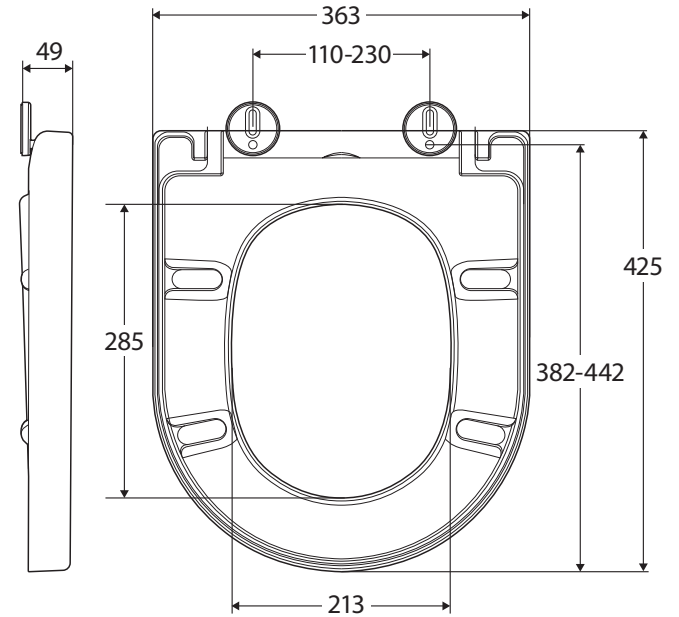

Empire TOILET SEAT

Features

- Soft close
- Quick release
- Made from urea-formaldehyde
- Suits: Alix (K011), Empire (K003)

Available in

Gloss White
UF2009W

Gloss Grey
UF2009G

Cleaning & Care

- The toilet seat may be removed for cleaning - depress the chrome hinge release buttons and lift up.
- Clean only with a soft cloth or sponge using warm water and mild soap or detergent. Do not use any abrasive cleaning materials.
- Do not use any solvents or corrosive liquids.
- Note that use of clip-on deodorisers will affect flushing performance on rimless suites.

While we aim to ensure specifications are correct at the time of publication, Fienza reserves the right to make modifications without prior notice. Physical colour may vary from image shown. All measurements are shown in millimetres. Always use physical product measurements for mark-ups and roughing-in as the technical drawing may differ from actual product received.