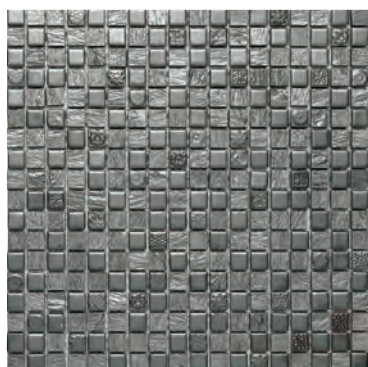

# DECORATORS

STICKS GRAPHITE 280X260  
182106

STICKS BLACK 280X260  
182105

SUBLIME BLUE 298X298  
187709

SUBLIME SILVER 298X298  
187710

THOR 296X300  
187125

TRESOR 300X305  
186534

ZOE 300X300  
186543