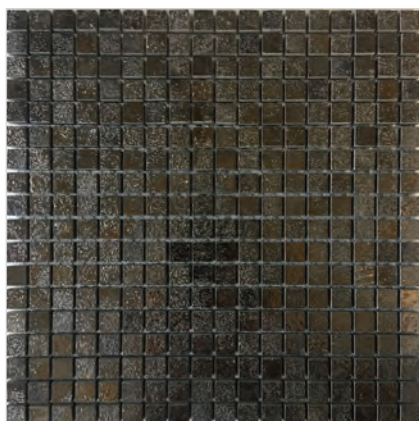

NATURAL STONE LAVA 304X304

NATSTOLAV15158 - NATURAL STONE LAVA
15X15X8