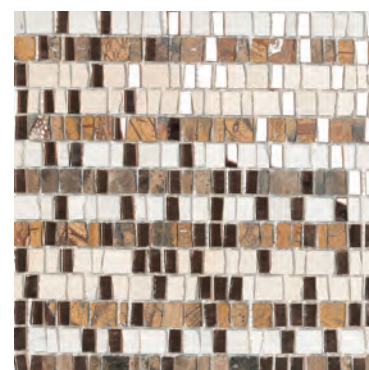

# DECORATORS

STICKS GRAPHITE 280X260  
182106

STICKS BLACK 280X260  
182105

SUBLIME BLUE 298X298  
187709

SUBLIME SILVER 298X298  
187710

THOR 296X300  
187125

TRESOR 300X305  
186534

ZOE 300X300  
186543