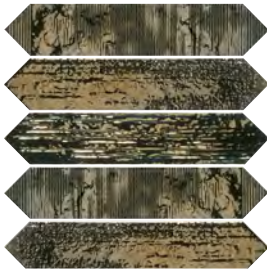

**CRACKLE DECOR
METAL 65X330**
187780 - GLOSS