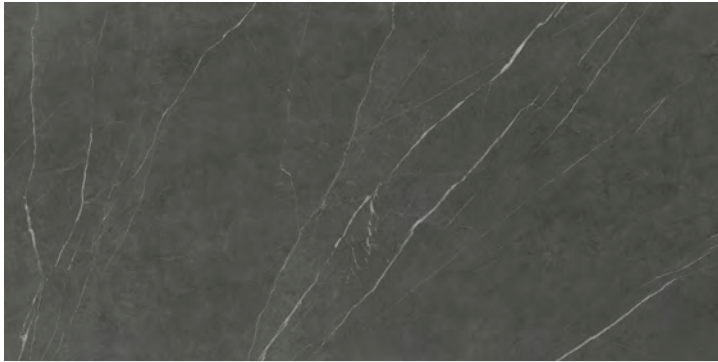

BRACCA DARK GREY 600X1200

BRADARGRE60120L - BRACCA DARK GREY LAPPATO
BRADARGRE60120M - BRACCA DARK GREY MATT
BRADARGRE60120P - BRACCA DARK GREY POLISHED