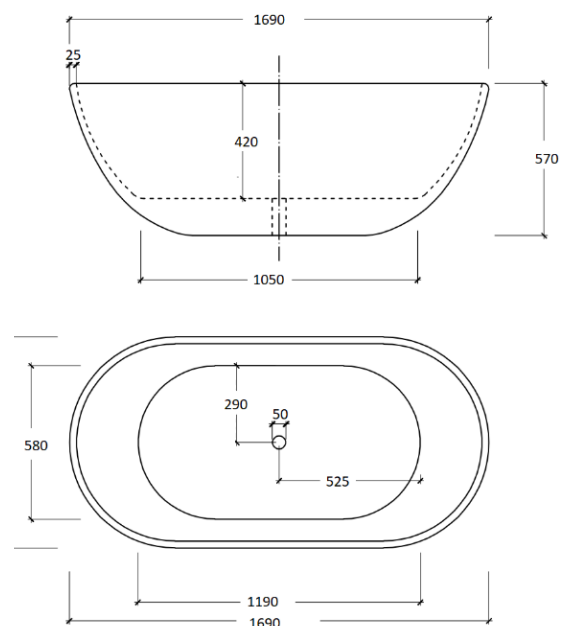

DESCRIPTION

- Modern & Minimalist design
- Egg Shape
- Matte white, UV stabilized, sanitary grade acrylic
- Inbuilt steel support frame
- Adjustable steel legs, No overflow
- No-porous, blemish resistant and easy maintenance
- Chrome waste included with bath

EGG SHAPE 1300MM-MATTE WHITE

EGG SHAPE 1400MM-MATTE WHITE

EGG SHAPE 1530MM-MATTE WHITE

EGG SHAPE 1690MM-MATTE WHITE

Prices include GST. All measurements are in millimeters and subject to change without notice. For products, please allow +/- 10mm tolerance for manufacturing variance.