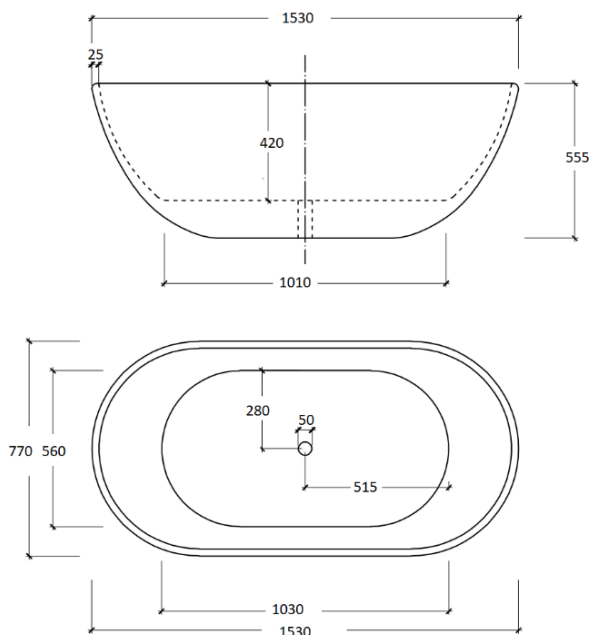

DESCRIPTION

- Modern & Minimalist design
- Egg Shape
- Matte white, UV stabilized, sanitary grade acrylic
- Inbuilt steel support frame
- Adjustable steel legs, No overflow
- No-porous, blemish resistant and easy maintenance
- Chrome waste included with bath

EGG SHAPE 1300MM-MATTE WHITE

EGG SHAPE 1400MM-MATTE WHITE

EGG SHAPE 1530MM-MATTE WHITE

EGG SHAPE 1690MM-MATTE WHITE

Prices include GST. All measurements are in millimeters and subject to change without notice. For products, please allow +/- 10mm tolerance for manufacturing variance.