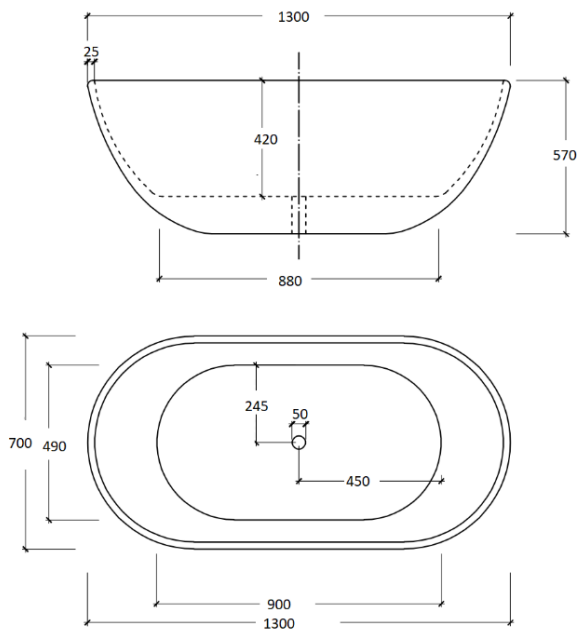

DESCRIPTION

- Modern & Minimalist design
- Egg Shape
- Matte white, UV stabilized, sanitary grade acrylic
- Inbuilt steel support frame
- Adjustable steel legs, No overflow
- No-porous, blemish resistant and easy maintenance
- Chrome waste included with bath

EGG SHAPE 1300MM-MATTE WHITE

EGG SHAPE 1400MM-MATTE WHITE

EGG SHAPE 1530MM-MATTE WHITE

EGG SHAPE 1690MM-MATTE WHITE

Prices include GST. All measurements are in millimeters and subject to change without notice. For products, please allow +/- 10mm tolerance for manufacturing variance.