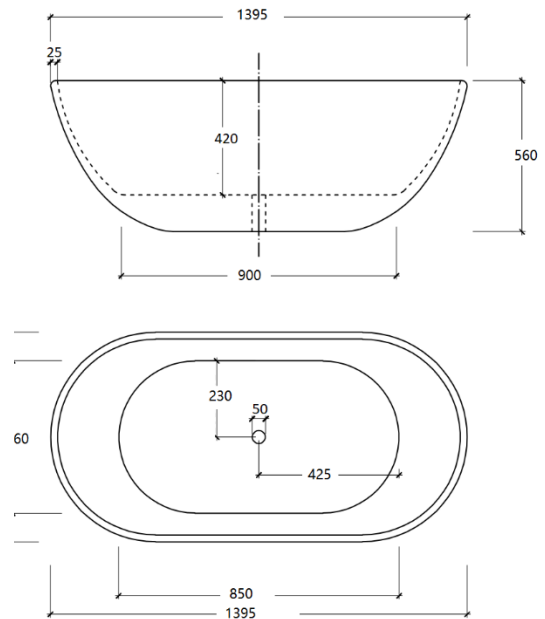

DESCRIPTION

- Modern & Minimalist design
- Egg Shape
- Matte white, UV stabilized, sanitary grade acrylic
- Inbuilt steel support frame
- Adjustable steel legs, No overflow
- No-porous, blemish resistant and easy maintenance
- Chrome waste included with bath

EGG SHAPE 1300MM-MATTE WHITE

EGG SHAPE 1400MM-MATTE WHITE

EGG SHAPE 1530MM-MATTE WHITE

EGG SHAPE 1690MM-MATTE WHITE

Prices include GST. All measurements are in millimeters and subject to change without notice. For products, please allow +/- 10mm tolerance for manufacturing variance.