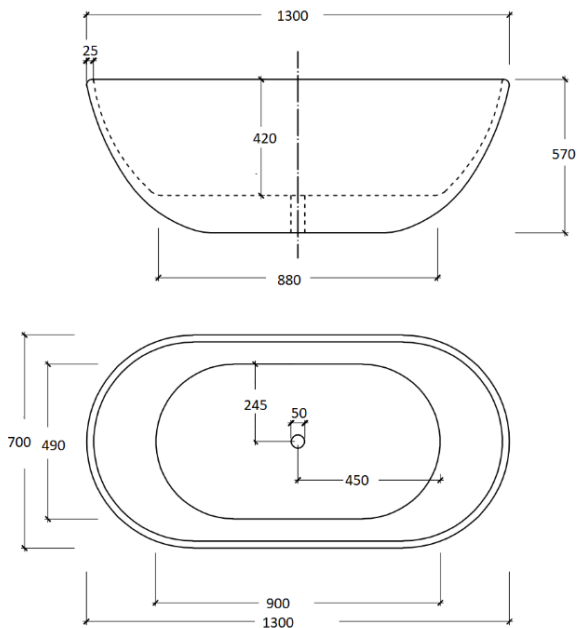

DESCRIPTION

- Modern & Minimalist design
- Egg Shape
- Gloss white, UV stabilized, sanitary grade acrylic
- Inbuilt steel support frame
- Adjustable steel legs, No overflow
- No-porous, blemish resistant and easy maintenance
- Chrome waste included with bath

EGG SHAPE 1300MM-GLOSS WHITE

EGG SHAPE 1400MM-GLOSS WHITE

EGG SHAPE 1530MM-GLOSS WHITE

EGG SHAPE 1690MM-GLOSS WHITE

Prices include GST. All measurements are in millimeters and subject to change without notice. For products, please allow +/- 10mm tolerance for manufacturing variance.