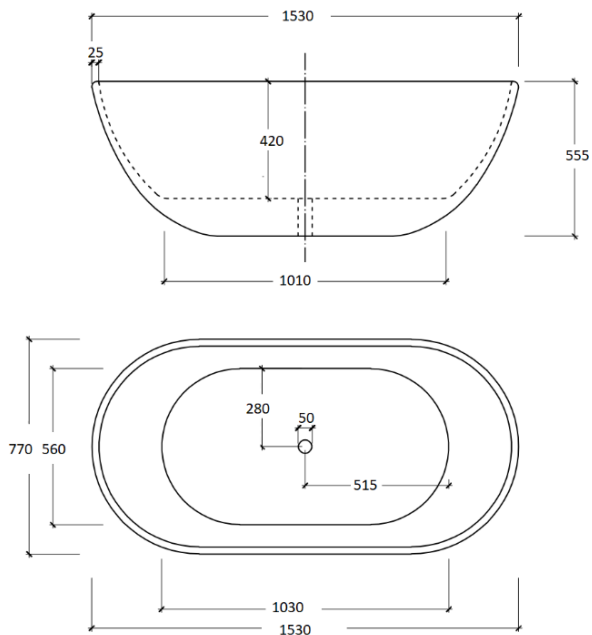

DESCRIPTION

- Modern & Minimalist design
- Egg Shape
- Gloss white, UV stabilized, sanitary grade acrylic
- Inbuilt steel support frame
- Adjustable steel legs, No overflow
- No-porous, blemish resistant and easy maintenance
- Chrome waste included with bath

EGG SHAPE 1300MM-GLOSS WHITE

EGG SHAPE 1400MM-GLOSS WHITE

EGG SHAPE 1530MM-GLOSS WHITE

EGG SHAPE 1690MM-GLOSS WHITE

Prices include GST. All measurements are in millimeters and subject to change without notice. For products, please allow +/- 10mm tolerance for manufacturing variance.