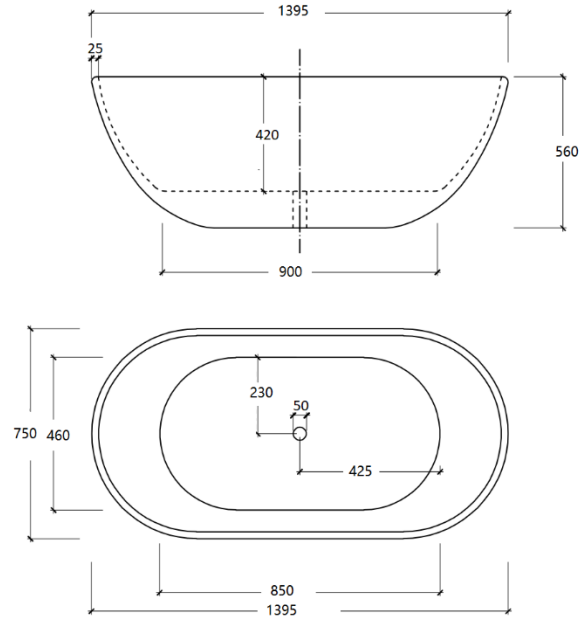

DESCRIPTION

- Modern & Minimalist design
- Egg Shape
- Gloss white, UV stabilized, sanitary grade acrylic
- Inbuilt steel support frame
- Adjustable steel legs, No overflow
- No-porous, blemish resistant and easy maintenance
- Chrome waste included with bath

EGG SHAPE 1300MM-GLOSS WHITE

EGG SHAPE 1400MM-GLOSS WHITE

EGG SHAPE 1530MM-GLOSS WHITE

EGG SHAPE 1690MM-GLOSS WHITE

Prices include GST. All measurements are in millimeters and subject to change without notice. For products, please allow +/- 10mm tolerance for manufacturing variance.