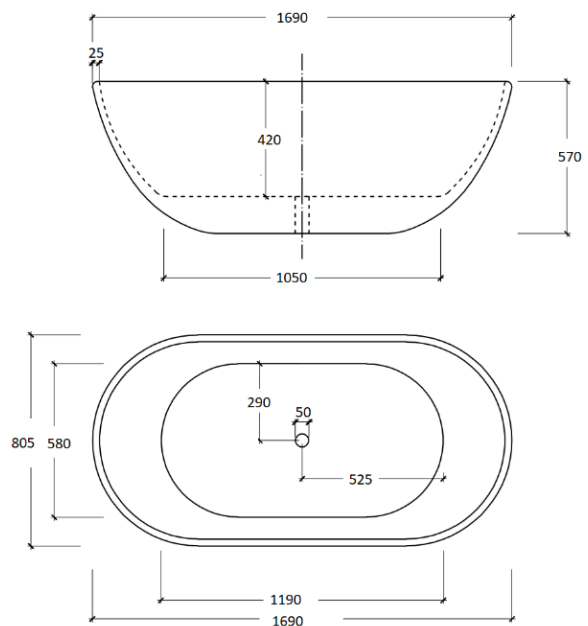

DESCRIPTION

- Modern & Minimalist design
- Egg Shape
- Gloss white, UV stabilized, sanitary grade acrylic
- Inbuilt steel support frame
- Adjustable steel legs, No overflow
- No-porous, blemish resistant and easy maintenance
- Chrome waste included with bath

EGG SHAPE 1300MM-GLOSS WHITE

EGG SHAPE 1400MM-GLOSS WHITE

EGG SHAPE 1530MM-GLOSS WHITE

EGG SHAPE 1690MM-GLOSS WHITE

Prices include GST. All measurements are in millimeters and subject to change without notice. For products, please allow +/- 10mm tolerance for manufacturing variance.