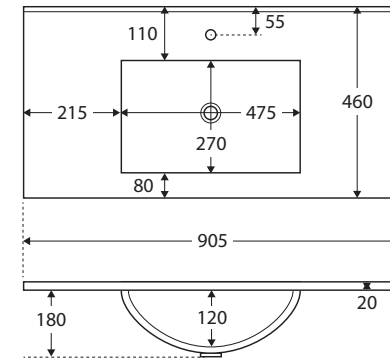

Dolce

FULL DEPTH CERAMIC BASIN-TOP 900MM

Features

- Rectangular bowl design
- 20 mm thick vitreous china
- Gloss white finish
- 3 mm tile lip
- 12 o'clock tap hole as standard (3 tap holes or no tap holes also available)
- Integrated overflow
- Chrome overflow ring included
- Requires 32 mm overflow waste (available separately)

Available in

1 tap hole
TCL90

3 tap hole
TCL90-3

No tap hole
TCL90-0

Cleaning & Care

- Wipe with a clean, soft cloth and mild soapy water or non-abrasive bathroom cleaner. Test in an inconspicuous area before cleaning the whole top.
- Avoid placing hot objects, such as hair straighteners, on any surface as these will cause discolouration and marking.
- Spills of hair dye, after-shave lotion, nail polish and remover, aerosol spray and other harsh chemicals should be removed immediately to prevent damage and discolouration. Clean immediately with mild soapy water using a clean, soft cloth.

While we aim to ensure specifications are correct at the time of publication, Fienza reserves the right to make modifications without prior notice. Physical colour may vary from image shown. All measurements are shown in millimetres. For ceramic products, please allow +/- 10 mm tolerance for manufacturing variance. Always use physical product measurements for mark-ups and roughing-in as the technical drawing may differ from actual product received.