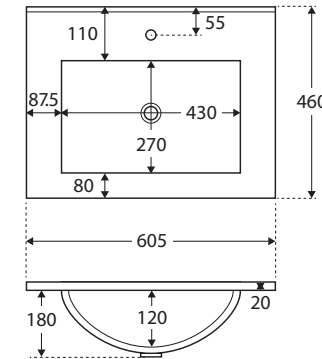

Dolce

FULL DEPTH CERAMIC BASIN-TOP 600MM

Features

- Rectangular bowl design
- 20 mm thick vitreous china
- Gloss white finish
- 3 mm tile lip
- 12 o'clock tap hole as standard (3 tap holes or no tap holes also available)
- Integrated overflow
- Chrome overflow ring included
- Requires 32 mm overflow waste (available separately)

Available in

1 tap hole
TCL60

3 tap hole
TCL60-3

No tap hole
TCL60-0

Cleaning & Care

- Wipe with a clean, soft cloth and mild soapy water or non-abrasive bathroom cleaner. Test in an inconspicuous area before cleaning the whole top.
- Avoid placing hot objects, such as hair straighteners, on any surface as these will cause discolouration and marking.
- Spills of hair dye, after-shave lotion, nail polish and remover, aerosol spray and other harsh chemicals should be removed immediately to prevent damage and discolouration. Clean immediately with mild soapy water using a clean, soft cloth.

While we aim to ensure specifications are correct at the time of publication, Fienza reserves the right to make modifications without prior notice. Physical colour may vary from image shown. All measurements are shown in millimetres. For ceramic products, please allow +/- 10 mm tolerance for manufacturing variance. Always use physical product measurements for mark-ups and roughing-in as the technical drawing may differ from actual product received.