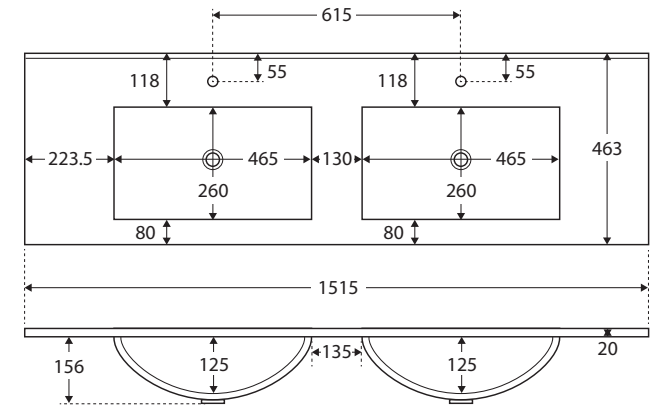

## FULL DEPTH DOUBLE BOWL CERAMIC BASIN-TOP 1500MM

### Features

- Rectangular bowl design
- 20 mm thick vitreous china
- Gloss white finish
- 3 mm tile lip
- 12 o'clock tap hole as standard (3 tap holes also available)
- Integrated overflow
- Chrome overflow ring included
- Requires 32 mm overflow waste (available separately)

### Available in

1 tap hole  
**TCL150D**

3 tap hole  
**TCL150D-3**

While we aim to ensure specifications are correct at the time of publication, Fienza reserves the right to make modifications without prior notice. Physical colour may vary from image shown. All measurements are shown in millimetres. For ceramic products, please allow +/- 10 mm tolerance for manufacturing variance. Always use physical product measurements for mark-ups and roughing-in as the technical drawing may differ from actual product received.