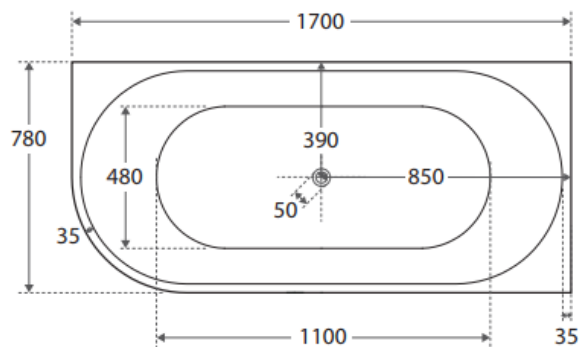

AURIS CORNER BACK TO WALL 1700MM-R/H CORNER

AURIS CORNER BACK TO WALL 1700MM-L/H CORNER

PART NO.	DESCRIPTION	RRP	PART NO.	DESCRIPTION	RRP
BT-NA1700RH	1700x780x600mm Bathtub Right Hand Side Corner	\$	BT-NA1700LH	1700x780x600mm Bathtub Left Hand Side Corner	\$