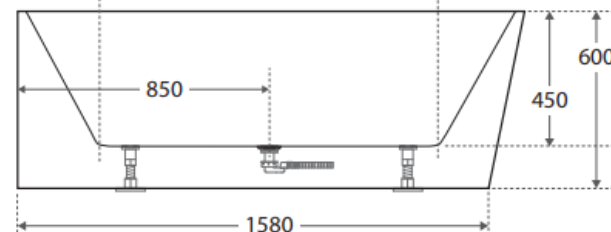

AURIS CORNER BACK TO WALL 1700MM-R/H CORNER

AURIS CORNER BACK TO WALL 1700MM-L/H CORNER

PART NO.	DESCRIPTION	RRP	PART NO.	DESCRIPTION	RRP
BT-NA1700RH	1700x780x600mm Bathtub Right Hand Side Corner	\$	BT-NA1700LH	1700x780x600mm Bathtub Left Hand Side Corner	\$