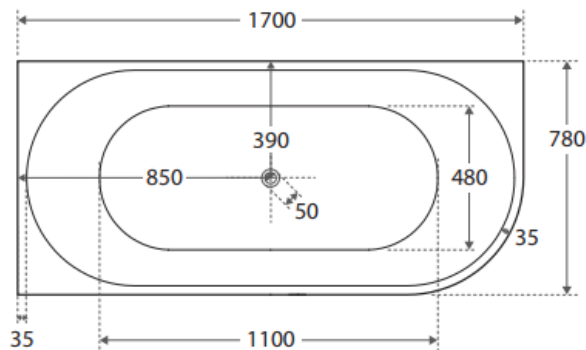

AURIS CORNER BACK TO WALL 1700MM-R/H CORNER

AURIS CORNER BACK TO WALL 1700MM-L/H CORNER

PART NO.	DESCRIPTION	RRP	PART NO.	DESCRIPTION	RRP
BT-NA1700RH	1700x780x600mm Bathtub Right Hand Side Corner	\$	BT-NA1700LH	1700x780x600mm Bathtub Left Hand Side Corner	\$