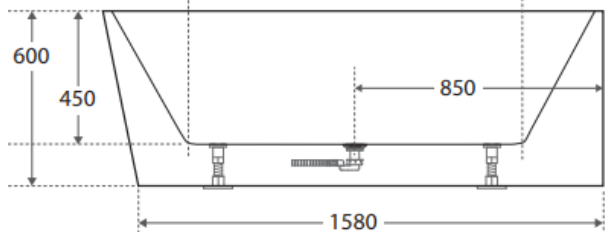

AURIS CORNER BACK TO WALL 1700MM-R/H CORNER

AURIS CORNER BACK TO WALL 1700MM-L/H CORNER

PART NO.	DESCRIPTION	RRP	PART NO.	DESCRIPTION	RRP
BT-NA1700RH	1700x780x600mm Bathtub Right Hand Side Corner	\$	BT-NA1700LH	1700x780x600mm Bathtub Left Hand Side Corner	\$