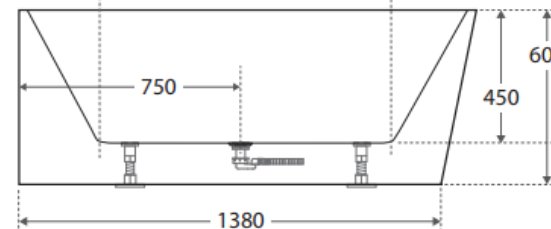

AURIS CORNER BACK TO WALL 1500MM-R/H CORNER

AURIS CORNER BACK TO WALL 1500MM-L/H CORNER

PART NO.	DESCRIPTION	RRP	PART NO.	DESCRIPTION	RRP
BT-NA1500RH	1500x750x600mm Bathtub Right Hand Side Corner	\$	BT-NA1500LH	1500x750x600mm Bathtub Left Hand Side Corner	\$