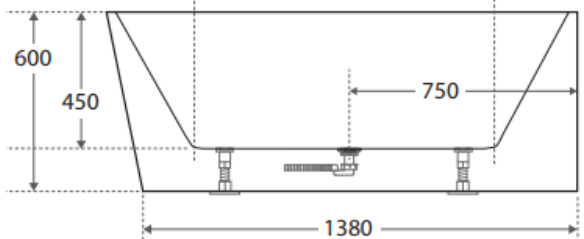

AURIS CORNER BACK TO WALL 1500MM-R/H CORNER

AURIS CORNER BACK TO WALL 1500MM-L/H CORNER

PART NO.	DESCRIPTION	RRP	PART NO.	DESCRIPTION	RRP
BT-NA1500RH	1500x750x600mm Bathtub Right Hand Side Corner	\$	BT-NA1500LH	1500x750x600mm Bathtub Left Hand Side Corner	\$