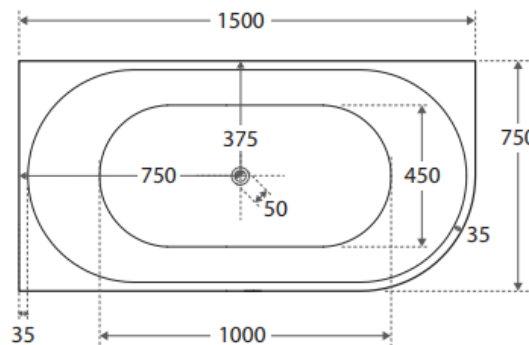

AURIS CORNER BACK TO WALL 1500MM-R/H CORNER

AURIS CORNER BACK TO WALL 1500MM-L/H CORNER

PART NO.	DESCRIPTION	RRP	PART NO.	DESCRIPTION	RRP
BT-NA1500RH	1500x750x600mm Bathtub Right Hand Side Corner	\$	BT-NA1500LH	1500x750x600mm Bathtub Left Hand Side Corner	\$