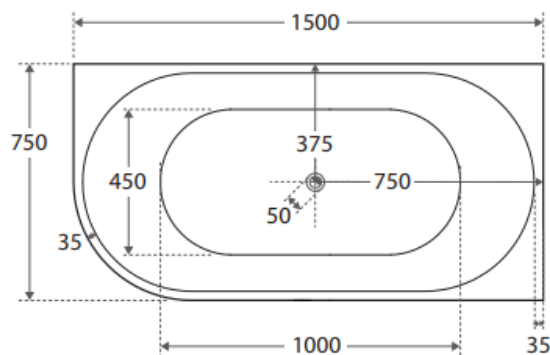

AURIS CORNER BACK TO WALL 1500MM-R/H CORNER

AURIS CORNER BACK TO WALL 1500MM-L/H CORNER

PART NO.	DESCRIPTION	RRP	PART NO.	DESCRIPTION	RRP
BT-NA1500RH	1500x750x600mm Bathtub Right Hand Side Corner	\$	BT-NA1500LH	1500x750x600mm Bathtub Left Hand Side Corner	\$