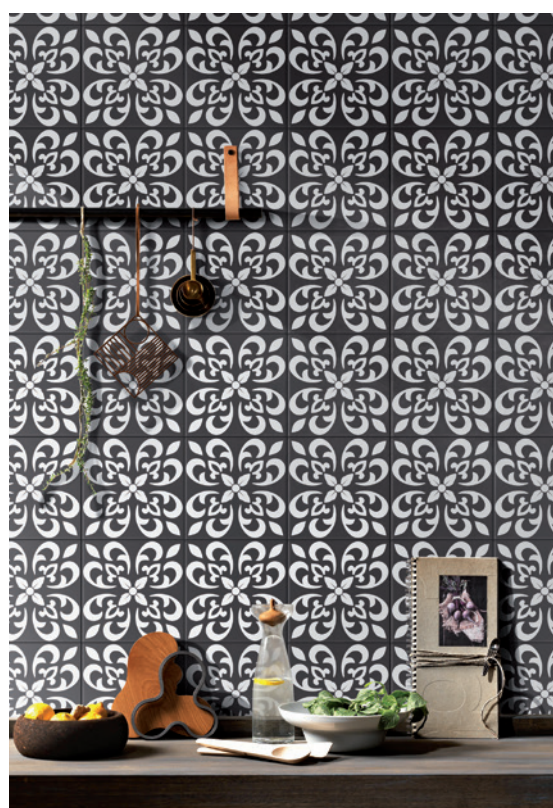

HIGHLIGHTING the Picasso range

MADE IN CHINA

Picasso is a series of 200 x 200mm decorated glazed floor tiles reminiscent of cement and encaustic tiles. Available in 13 distinctive patterns and suitable for both wall and floor applications including wet areas. Picasso can be used to create that striking feature in both residential and commercial environments.

Uniform Appearance

Terrace Black and White

PIC201 (matt)

Classic Grey

PIC2011 (matt)

Lantern White

PIC2014 (matt)

Braga Teal