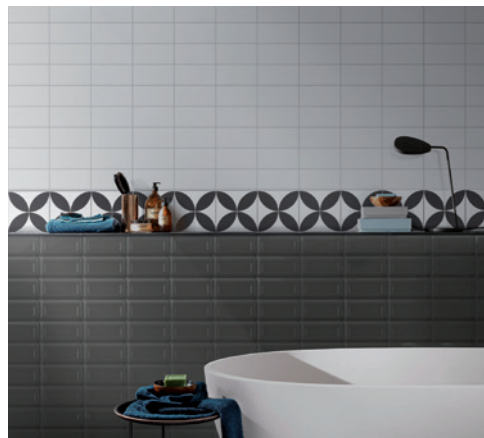

HIGHLIGHTING the Picasso range

MADE IN CHINA

Picasso is a series of 200 x 200mm decorated glazed floor tiles reminiscent of cement and encaustic tiles. Available in 13 distinctive patterns and suitable for both wall and floor applications including wet areas. Picasso can be used to create that striking feature in both residential and commercial environments.

PIC2015 (matt)

Floral Navy

PIC2016 (matt)

Classic Black and White

PIC2017 (matt)

Great Dane Black and White

PIC202 (matt)

Arabic Black and White