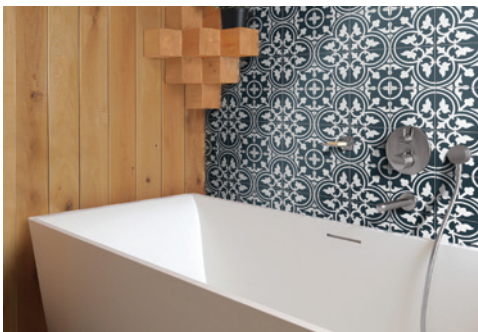

HIGHLIGHTING

the Picasso 2 range

MADE IN CHINA

Picasso 2 is a series of 200 x 200mm decorated glazed floor tiles reminiscent of cement and encaustic tiles. Available in 3 distinctive patterns each with 5 different colour ways, this range is suitable for both wall and floor applications including wet areas. Picasso can be used to create that striking feature in both residential and commercial environments.

Shadow Grey

PIC704 (matt)

Shadow Baby Blue

PIC317 (matt)

Shadow Navy Blue

PIC320 (matt)

Shadow Pale Green

PIC323 (matt)