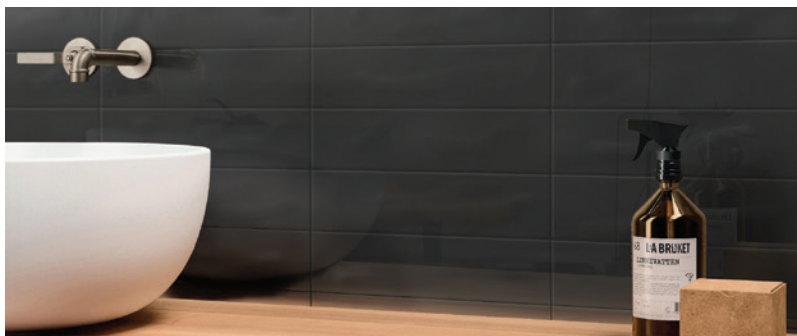

HIGHLIGHTING

the Marlow range

MADE IN CHINA

The Marlow range emulates the look of yesteryear giving the appearance of traditional handmade tiles. Whether laid in the tradition of days gone or personalized to create a modern look, Marlow is perfect for splashbacks and feature walls.

This range is available in nine gloss colourways – cloud, earth, mist, sand, smoke, tide, charcoal, ocean and blue – and in one size 75 x 300mm. Cloud is also available in a matt finish.

Uniform Appearance

Blue

75 x 300mm
MARLBL7530 (gloss wall)

Cloud

75 x 300mm
MARLCL7530 (gloss wall)
MARLCL7530M (matt wall)

Charcoal

75 x 300mm
MARLCH7530 (gloss wall)

Earth

75 x 300mm
MARLEA7530 (gloss wall)

Mist

75 x 300mm
MARLMIS7530 (gloss wall)

Ocean

75 x 300mm
MARLOC7530 (gloss wall)

Sand

75 x 300mm
MARLSA7530 (gloss wall)

Smoke

75 x 300mm
MARLSM7530 (gloss wall)