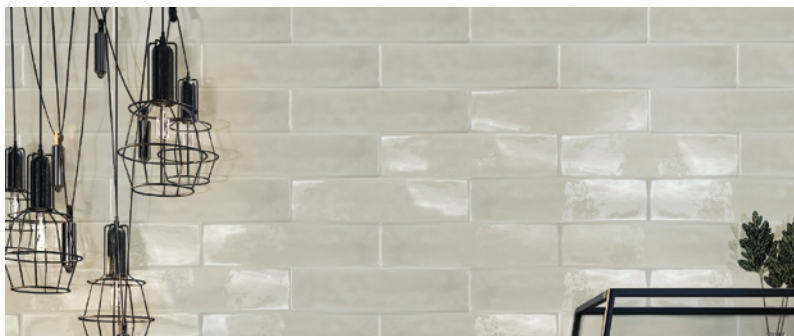

This range is available in nine gloss colourways – cloud, earth, mist, sand, smoke, tide, charcoal, ocean and blue – and in one size 75 x 300mm. Cloud is also available in a matt finish.

Uniform Appearance

Mist

75 x 300mm
MARLMIS7530 (gloss wall)

Ocean

75 x 300mm
MARLOC7530 (gloss wall)

Sand

75 x 300mm
MARLSA7530 (gloss wall)

Smoke

75 x 300mm
MARLSM7530 (gloss wall)