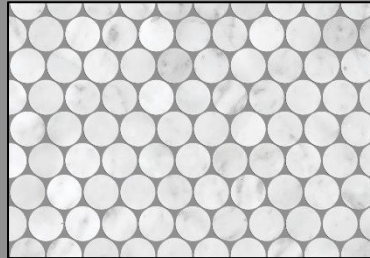

## Artemis

Delicate and sophisticated, the Artemis series of marble mosaics provides a beautiful and elegant choice to give a serene look to any space. The series has now been expanded to include twelve different marbles and comes in 23mm Penny Rounds, 35x150mm Herringbones and 50x103mm Feather Mosaics.

# Artemis

23mm Penny Round Mosaics

35x150mm Herringbone Mosaics

50x103mm Feather Mosaics

Calacatta Gold

Carrara

Nero Marquina

Norwegian Pink

Ming Green

Blue Sandstone

Carrara Grey

New Grey

Indian Green

New York Stone

Rojo Alicante

Rosa Portogallo