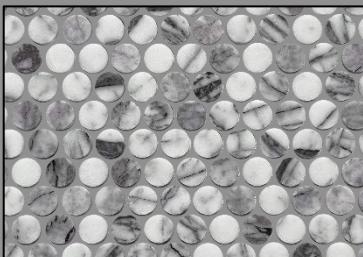

Ming Green

Blue Sandstone

Carrara Grey

New Grey

Indian Green

New York Stone

Rojo Alicante

Rosa Portogallo

Natural  
Stone

**V4**  
Variation

Rectified  
Edge

Honed  
Finish

Sealing  
Recommended