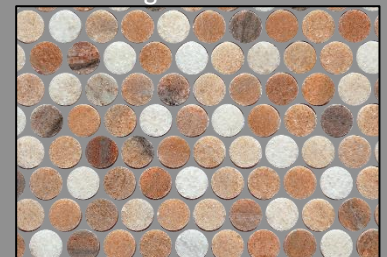

Ming Green

Blue Sandstone

Carrara Grey

New Grey

Indian Green

New York Stone

Rojo Alicante

Rosa Portogallo

Natural  
Stone

**V4**  
Variation

Rectified  
Edge

Honed  
Finish

Sealing  
Recommended