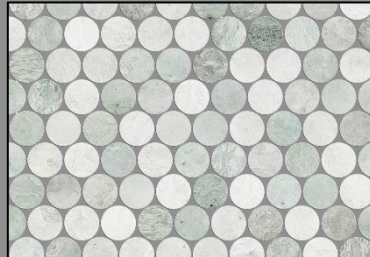

## Artemis

Delicate and sophisticated, the Artemis series of marble mosaics provides a beautiful and elegant choice to give a serene look to any space. The series has now been expanded to include twelve different marbles and comes in 23mm Penny Rounds, 35x150mm Herringbones and 50x103mm Feather Mosaics.

# Artemis

23mm Penny Round Mosaics

35x150mm Herringbone Mosaics

50x103mm Feather Mosaics

Calacatta Gold

Carrara

Nero Marquina

Norwegian Pink

Ming Green

Blue Sandstone

Carrara Grey

New Grey

Indian Green

New York Stone

Rojo Alicante

Rosa Portogallo

Natural  
Stone

**V4**  
Variation

Rectified  
Edge

Honed  
Finish

Sealing  
Recommended