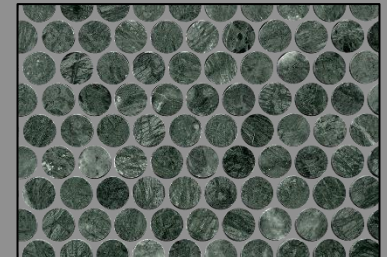

Ming Green

Blue Sandstone

Carrara Grey

New Grey

Indian Green

New York Stone

Rojo Alicante

Rosa Portogallo

Natural  
Stone

**V4**  
Variation

Rectified  
Edge

Honed  
Finish

Sealing  
Recommended