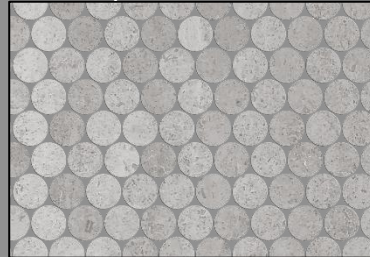

Ming Green

Blue Sandstone

Carrara Grey

New Grey

Indian Green

New York Stone

Rojo Alicante

Rosa Portogallo

Natural  
Stone

**V4**  
Variation

Rectified  
Edge

Honed  
Finish

Sealing  
Recommended