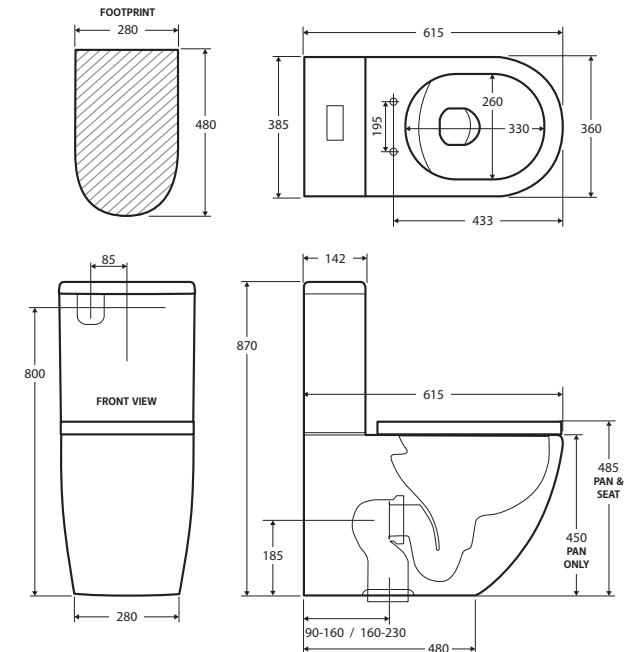

Alix BACK-TO-WALL TOILET SUITE

Features

- Can be installed to comply with Ambulant AS1428.1
- Rimless hygienic flush
- Extra height pan: 450mm
- Short projection from wall for tight spaces
- Gloss white finish
- Large, easy-push chrome flush buttons
- Concealed pan for easy cleaning
- White OR grey UF quick release, soft close seat
- High quality, R&T flush mechanism
- Top or bottom inlets:
 - Left top inlet
 - Left or right bottom inlet
- Available as P-Trap or S-Trap
- **WELS 4 Star rated, 4.5L/3L (3.3L average flush)**

Available in

P-Trap
White Seat
K011P

S-Trap 90-160
White Seat
K011A

S-Trap 160-230
White Seat
K011B

P-Trap
Grey Seat
K011GP

S-Trap 90-160
Grey Seat
K011GA

S-Trap 160-230
Grey Seat
K011GB

Cleaning & Care

While we aim to ensure specifications are correct at the time of publication, Fienza reserves the right to make modifications without prior notice. Physical colour may vary from image shown. All measurements are shown in millimetres. For ceramic products, please allow +/- 10 mm tolerance for manufacturing variance. Always use physical product measurements for mark-ups and roughing-in as the technical drawing may differ from actual product received.