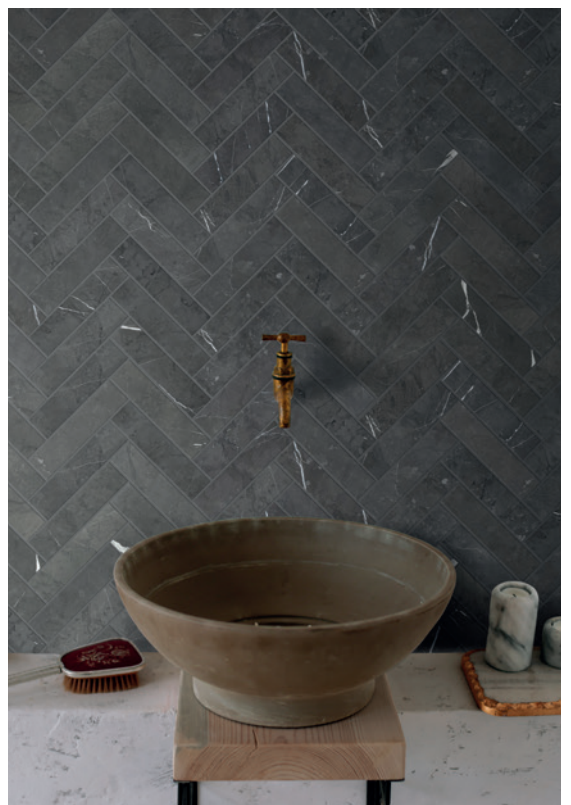

HIGHLIGHTING the Aura range

MADE IN CHINA

The Aura range is a carefully selected range of marble mosaics curated from around the world. Available in a variety of different subtle coloured marble mosaics sourced from the earth. In the aura range we have Ming Green, Norweigan Pink, Blue Sandstone, Pietra Grey, and the classic Carrara. All are available in a variety of different mosaic patterns such as Herringbone, Pennys, Brickbond, Fan and Squares.

New Grey, Carrara,
Pietra Grey

Slight variation

Ming Green

Moderate variation

Blue Sandstone,
Norwegian Pink

High variation

Blue Sandstone

Herringbone 214 x 263mm (sht)
35 x 150mm (pce)
AURABSH (honed)