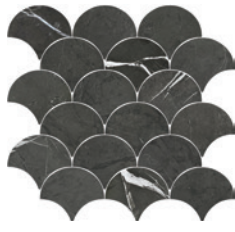

Penny 287 x 304mm (sht)
23mm Diameter (pce)
AURANGP (honed)

Square 305 x 305mm (sht)
75 x 75mm (pce)
AURANGS (honed)

Carrara

Herringbone 214 x 263mm (sht)
35 x 150mm (pce)
AURACAH (honed)

Fan 244 x 263mm (sht)
80 x 68mm (pce)
AURACAF (honed)

Brick 300 x 300mm (sht)
23 x 148mm (pce)
AURACAB (honed)

Penny 287 x 304mm (sht)
23mm Diameter (pce)
AURACAP (honed)

Square 305 x 305mm (sht)
75 x 75mm (pce)
AURACAS (honed)

Pietra Grey

Herringbone 214 x 263mm (sht)
35 x 150mm (pce)
AURAPGH (honed)