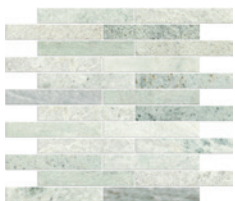

New Grey, Carrara,
Pietra Grey

Slight variation

Ming Green

Moderate variation

Blue Sandstone,
Norwegian Pink

High variation

Blue Sandstone

Herringbone 214 x 263mm (sht)
35 x 150mm (pce)
AURABSH (honed)

Brick 300 x 300mm (sht)
23 x 148mm (pce)
AURABSB (honed)

Fan 244 x 263mm (sht)
80 x 68mm (pce)
AURABSF (honed)

Penny 287 x 304mm (sht)
23mm Diameter (pce)
AURABSP (honed)

Norwegian Pink

Herringbone 214 x 263mm (sht)
35 x 150mm (pce)
AURANPH (honed)

Penny 287 x 304mm (sht)
23mm Diameter (pce)
AURANPP (honed)

Ming Gren

Herringbone 214 x 263mm (sht)
35 x 150mm (pce)
AURAMGH (honed)

Brick 300 x 300mm (sht)
23 x 148mm (pce)
AURAMGB (honed)

Fan 244 x 263mm (sht)
80 x 68mm (pce)
AURAMGF (honed)