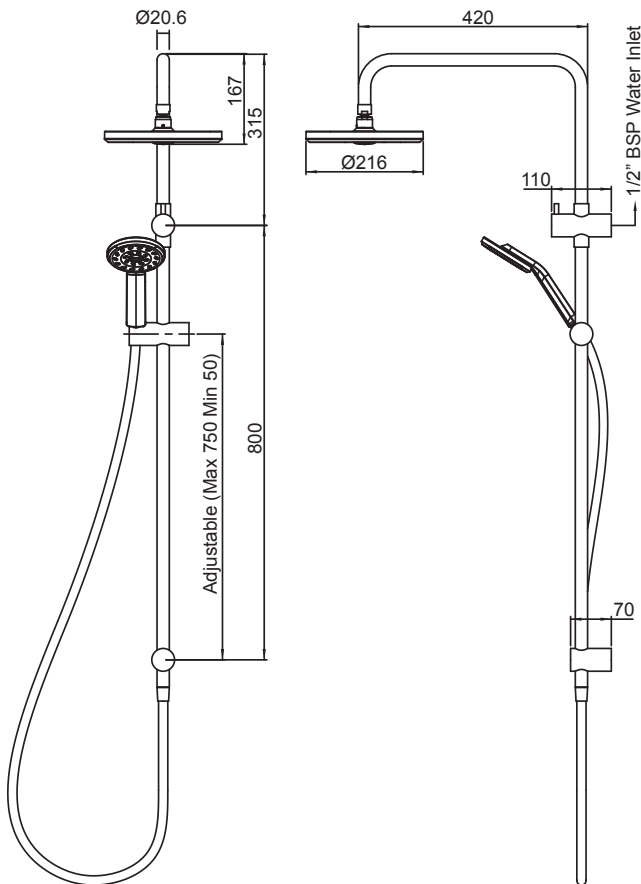

13-3253  
**KIRI TWIN SHOWER SYSTEM**

Satinjet®

**FINISH:** Chrome/Graphite

**FUNCTIONS:** Satinjet®

**MOUNTING METHOD:** Adjustable bottom mounting

**SUPPLY:** Mains Pressure

**CONNECTIONS:** 1/2" BSP Female

**WORKING PRESSURES:** 150 - 500 kpa

**OPERATING TEMPERATURE:** Recommended 50°C\*

\*ReferAS/NZS 3500

- Features the revolutionary Satinjet® spray design. Twin jets of water collide into thousands of tiny droplets to deliver voluminous shower coverage
- Single function handset featuring Satinjet® spray
- Single function 216mm round overhead shower featuring Satinjet® spray
- Exposure rail with in-built water delivery point to eliminate the need for a separate wall elbow
- Easily switches from handset to overhead shower with the integrated water diverter
- Adjustable bottom pillar for easy retro-fit installation
- Height adjustable handset holder with push button slider
- Strong and durable, Satin Lux hose