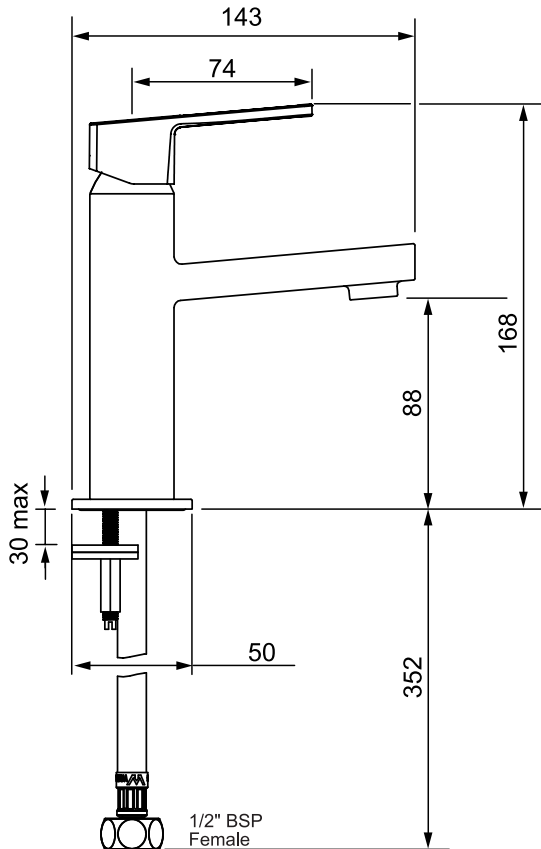

03-9425M
BLAZE BASIN MIXER

Also available in
MATTE BLACK FINISH

FINISH: Chrome

CONSTRUCTION: Brass
CARTRIDGE TYPE: 25mm ceramic
SUPPLY: Mains Pressure
CONNECTIONS: 1/2" BSP Female
WORKING PRESSURES: 150 - 500 kpa
OPERATING TEMPERATURE: 5°C to 70°C*

- 25mm ceramic disc cartridge
- Solid brass construction for longevity
- Solid easy-to-grip handle
- Fixed cast spout fitted with aerator
- Twin-stud mounting for secure basin installation
- Stainless steel flexible hoses – 1/2" BSP female
- Suitable for mains pressure installation
- WELS 5 Star 6l/min
- Also available in matte black finish (03-9425MBK)