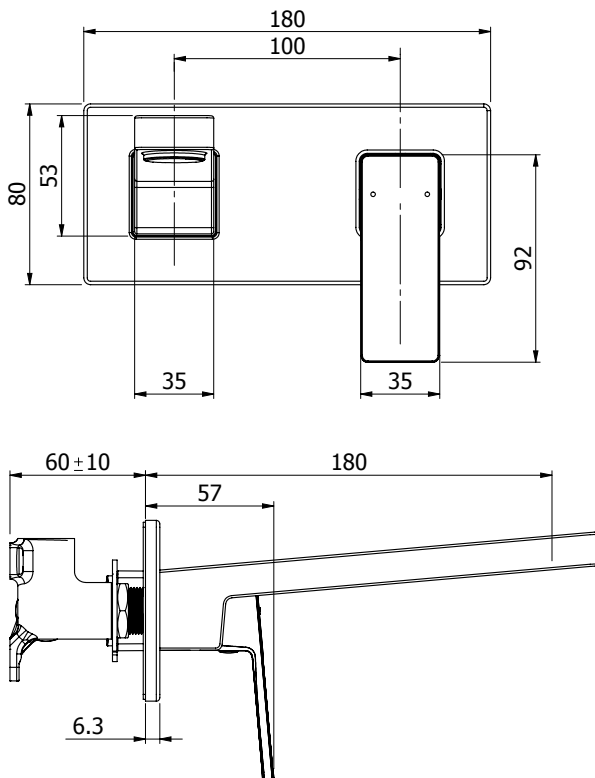

**03-9418M**  
**BLAZE WALL MOUNTED BATH**  
**MIXER WITH 200MM SPOUT**

**FINISH: Chrome**

**CONSTRUCTION:** Brass Body & Spout - Metal Plate

**CARTRIDGE TYPE:** 25mm ceramic

**SUPPLY:** Mains Pressure

**CONNECTIONS:** 1/2" BSP Female

**WORKING PRESSURES:** 150 - 500 kpa

**OPERATING TEMPERATURE:** 5°C to 70°C\*

- 25mm ceramic disc cartridge
- Metal wall plate and cast brass spout for longevity
- Solid easy-to-grip handle
- Body inlets - 1/2" BSP female
- Tiling template included with mixer body
- Suitable for mains pressure installation.
- Positive sealed faceplate
- Flush mounted aerator with slim stream flow director
- 20mm faceplate mount variability for ease of installation (*breach not included*)
- WELS rating not required

200mm and 300mm Square Bath Spout length options available  
*(sold separately)*

**THE METHVEN GUARANTEE.** For total peace of mind, all domestic tapware products include a 15 Year Parts and Labour Guarantee. For commercial installations, a Five Year Guarantee on Parts and Labour and a 10 Year Guarantee on Cartridge Replacements applies. For full terms and conditions, visit [www.methven.com](http://www.methven.com).