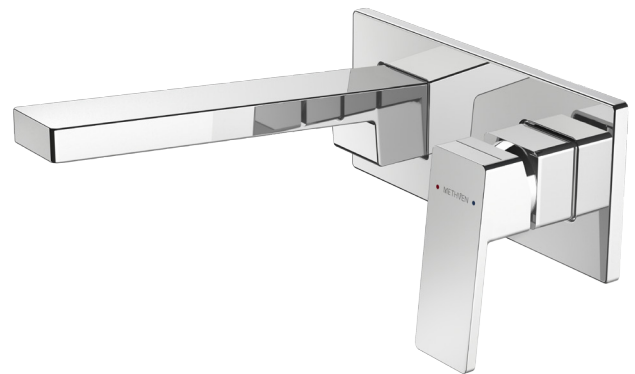

**03-9418M**  
**BLAZE WALL MOUNTED BATH**  
**MIXER WITH 200MM SPOUT**

**FINISH: Chrome**

**CONSTRUCTION:** Brass Body & Spout - Metal Plate

**CARTRIDGE TYPE:** 25mm ceramic

**SUPPLY:** Mains Pressure

**CONNECTIONS:** 1/2" BSP Female

**WORKING PRESSURES:** 150 - 500 kpa

**OPERATING TEMPERATURE:** 5°C to 70°C\*

- 25mm ceramic disc cartridge
- Metal wall plate and cast brass spout for longevity
- Solid easy-to-grip handle
- Body inlets - 1/2" BSP female
- Tiling template included with mixer body
- Suitable for mains pressure installation.
- Positive sealed faceplate
- Flush mounted aerator with slim stream flow director
- 20mm faceplate mount variability for ease of installation (*breach not included*)
- WELS rating not required

200mm and 300mm Square Bath Spout length options available  
*(sold separately)*

**THE METHVEN GUARANTEE.** For total peace of mind, all domestic tapware products include a 15 Year Parts and Labour Guarantee. For commercial installations, a Five Year Guarantee on Parts and Labour and a 10 Year Guarantee on Cartridge Replacements applies. For full terms and conditions, visit [www.methven.com](http://www.methven.com).