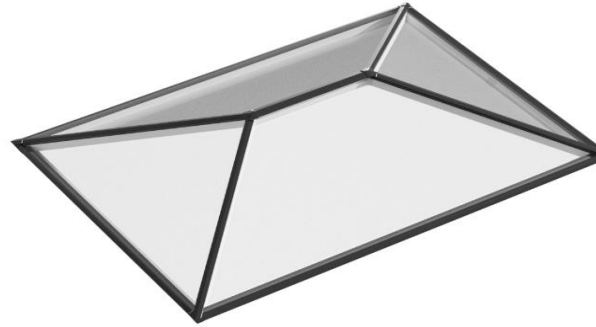

LEVO

For a better home.

Min / Max Sizes