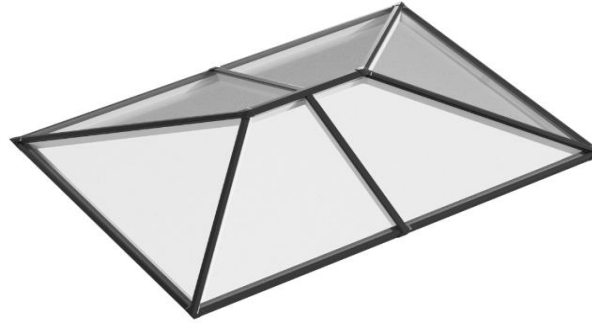

Pure White
RAL 9010
Matt

Anthracite Grey
RAL 7016
Matt

Jet Black
RAL 9005
Matt

LEVO

For a better home.

Min / Max Sizes

STYLE 3

S1 Aluminium Lantern