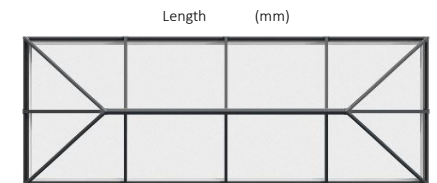

Pure White
RAL 9010
Matt

Anthracite Grey
RAL 7016
Matt

Jet Black
RAL 9005
Matt