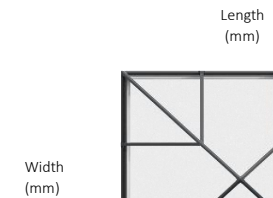

S1 Aluminium Lantern

STYLE 9

Sizes Available

Not Available

Available

		Length - mm							
		1800	2000	2200	2400	2600	2800	3000	3200
W i d t h - m m	1800	Available	Not Available						
	2000	Not Available	Available	Not Available					
	2200	Not Available		Available	Not Available				
	2400	Not Available			Available	Not Available			
	2600	Not Available				Available	Not Available		
	2800	Not Available					Available	Not Available	
	3000	Not Available						Available	Not Available
	3200	Not Available							Available

Pure White
RAL 9010
Matt

Anthracite Grey
RAL 7016
Matt

Jet Black
RAL 9005
Matt