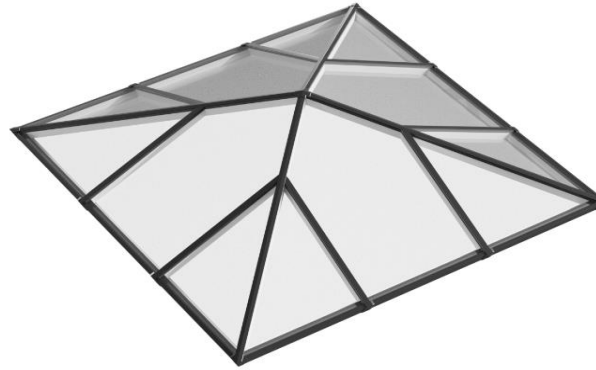

Pure White
RAL 9010
Matt

Anthracite Grey
RAL 7016
Matt

Jet Black
RAL 9005
Matt

Length
(mm)

Width
(mm)

LEVO

For a better home.

Min / Max Sizes

S1 Aluminium Lantern

STYLE 9

Sizes Available

Not Available

Available

		Length - mm							
		1800	2000	2200	2400	2600	2800	3000	3200
W i d t h - m m	1800	Available	Not Available						
	2000	Not Available	Available	Not Available					
	2200	Not Available		Available	Not Available				
	2400	Not Available			Available	Not Available			
	2600	Not Available				Available	Not Available		
	2800	Not Available					Available	Not Available	
	3000	Not Available						Available	Not Available
	3200	Not Available							Available