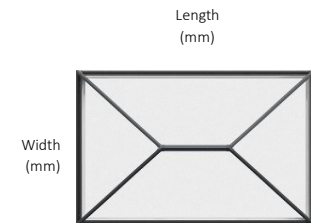

S1 Aluminium Lantern

Sizes Available

Not Available

Available

		Length - mm											
		800	1000	1200	1400	1600	1800	2000	2200	2400	2600	2800	3000
W i d t h - m m	600	Available	Available	Available	Available	Available	Available	Available	Available	Available	Available	Available	Available
	800	Not Available	Available	Available	Available	Available	Available	Available	Available	Available	Available	Available	Available
	1000	Not Available		Available	Available	Available	Available	Available	Available	Available	Available	Available	Available
	1200	Not Available			Available	Available	Available	Available	Available	Available	Available	Available	Available
	1400	Not Available				Available	Available	Available	Available	Available	Available	Available	Available
	1600	Not Available					Available	Available	Available	Available	Available	Available	Available
	1800	Not Available						Available	Available	Available	Available	Available	Available
	2000	Not Available							Available	Available	Available	Available	Available
	2200	Not Available								Available	Available	Available	Available
	2400	Not Available									Available	Available	Available

Pure White
RAL 9010
Matt

Anthracite Grey
RAL 7016
Matt

Jet Black
RAL 9005
Matt