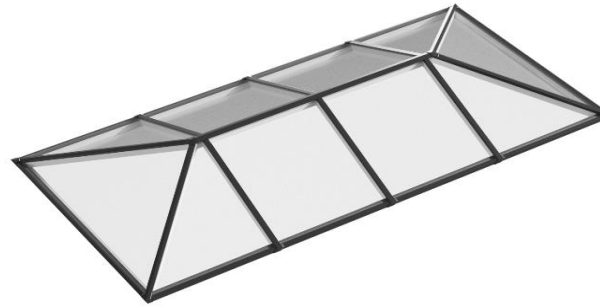

S1 Aluminium Lantern

STYLE 5

Sizes Available

Not Available

Available

Length - mm

	3000	3200	3400	3600	3800	4000	4200	4400	4600	4800	5000	5200	5400	5600	5800	6000
600	Available	Available	Available	Available	Available	Available	Available	Available	Available	Available	Available	Available	Available	Available	Available	Available
800	Available	Available	Available	Available	Available	Available	Available	Available	Available	Available	Available	Available	Available	Available	Available	Available
1000	Available	Available	Available	Available	Available	Available	Available	Available	Available	Available	Available	Available	Available	Available	Available	Available
1200	Available	Available	Available	Available	Available	Available	Available	Available	Available	Available	Available	Available	Available	Available	Available	Available
1400	Not Available	Available	Available	Available	Available	Available	Available	Available	Available	Available	Available	Available	Available	Available	Available	Available
1600	Not Available	Not Available	Available	Available	Available	Available	Available	Available	Available	Available	Available	Available	Available	Available	Available	Available
1800	Not Available	Not Available	Not Available	Available	Available	Available	Available	Available	Available	Available	Available	Available	Available	Available	Available	Available
2000	Not Available	Not Available	Not Available	Not Available	Available	Available	Available	Available	Available	Available	Available	Available	Available	Available	Available	Available
2200	Not Available	Not Available	Not Available	Not Available	Not Available	Available	Available	Available	Available	Available	Available	Available	Available	Available	Available	Available
2400	Not Available	Not Available	Not Available	Not Available	Not Available	Not Available	Available	Available	Available	Available	Available	Available	Available	Available	Available	Available