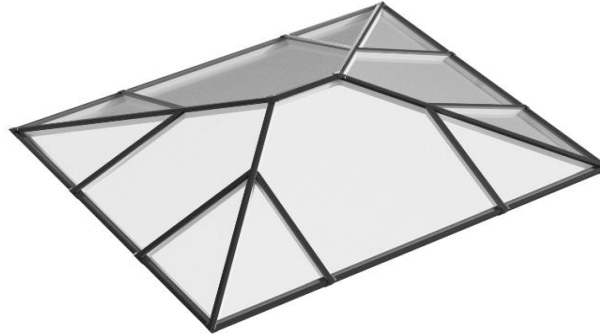

LEVO

For a better home.

STYLE 10

Min / Max Sizes