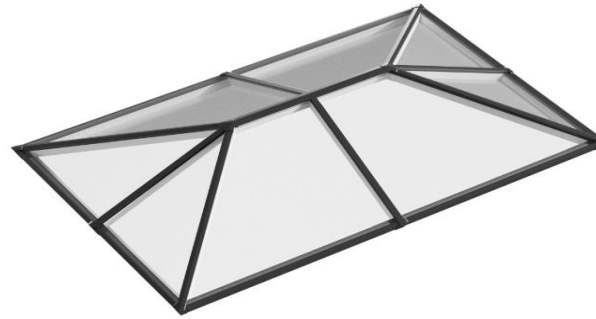

LEVO

For a better home.

Min / Max Sizes

STYLE 6

S1 Aluminium Lantern

Sizes Available

Not Available

Available

		Length - mm												
		1600	1800	2000	2200	2400	2600	2800	3000	3200	3400	3600	3800	4000
W i d t h - m m	1400	Available	Available	Available	Available	Available	Available	Available	Available	Available	Available	Available	Available	Available
	1600	Not Available	Available	Available	Available	Available	Available	Available	Available	Available	Available	Available	Available	Available
	1800	Not Available	Not Available	Available	Available	Available	Available	Available	Available	Available	Available	Available	Available	Available
	2000	Not Available	Not Available	Not Available	Available	Available	Available	Available	Available	Available	Available	Available	Available	Available
	2200	Not Available	Not Available	Not Available	Not Available	Available	Available	Available	Available	Available	Available	Available	Available	Available
	2400	Not Available	Not Available	Not Available	Not Available	Not Available	Available	Available	Available	Available	Available	Available	Available	Available
	2600	Not Available	Not Available	Not Available	Not Available	Not Available	Not Available	Available	Available	Available	Available	Available	Available	Available
	2800	Not Available	Not Available	Not Available	Not Available	Not Available	Not Available	Not Available	Available	Available	Available	Available	Available	Available
	3000	Not Available	Not Available	Not Available	Not Available	Not Available	Not Available	Not Available	Not Available	Available	Available	Available	Available	Available
	3200	Not Available	Not Available	Not Available	Not Available	Not Available	Not Available	Not Available	Not Available	Not Available	Available	Available	Available	Available

Pure White
RAL 9010
Matt

Anthracite Grey
RAL 7016
Matt

Jet Black
RAL 9005
Matt

Length
(mm)

Width
(mm)