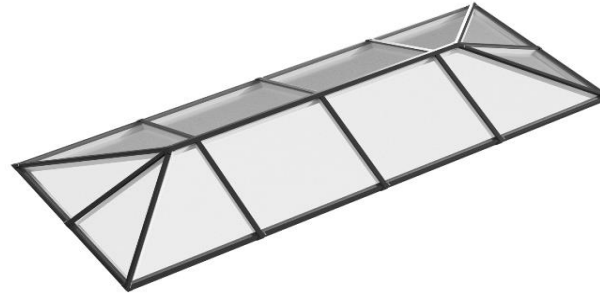

Min / Max Sizes

S1 Aluminium Lantern

Sizes Available

Not Available

Available

		Length - mm													
		3400	3600	3800	4000	4200	4400	4600	4800	5000	5200	5400	5600	5800	6000
W i d t h - m m	1400	Available	Available	Available	Available	Available	Available	Available	Available	Available	Available	Available	Available	Available	Available
	1600	Available	Available	Available	Available	Available	Available	Available	Available	Available	Available	Available	Available	Available	Available
	1800	Available	Available	Available	Available	Available	Available	Available	Available	Available	Available	Available	Available	Available	Available
	2000	Available	Available	Available	Available	Available	Available	Available	Available	Available	Available	Available	Available	Available	Available
	2200	Not Available	Available	Available	Available	Available	Available	Available	Available	Available	Available	Available	Available	Available	Available
	2400	Not Available	Not Available	Available	Available	Available	Available	Available	Available	Available	Available	Available	Available	Available	Available
	2600	Not Available	Not Available	Not Available	Available	Available	Available	Available	Available	Available	Available	Available	Available	Available	Available
	2800	Not Available	Not Available	Not Available	Not Available	Available	Available	Available	Available	Available	Available	Available	Available	Available	Available
	3000	Not Available	Not Available	Not Available	Not Available	Not Available	Available	Available	Available	Available	Available	Available	Available	Available	Available
	3200	Not Available	Not Available	Not Available	Not Available	Not Available	Not Available	Available	Available	Available	Available	Available	Available	Available	Available