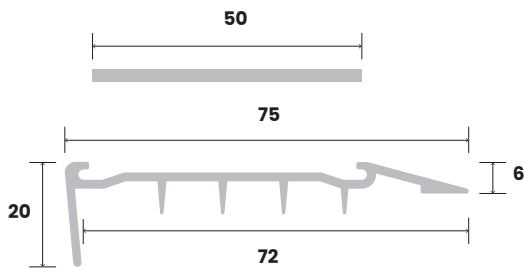

Venturi® Carbtech Stair Nosing

The Venturi® Carbtech stair nosing is suitable for both internal and external applications, providing a non-slip surface in oily, wet, dry or soiled conditions. Carbtech is UV stabilised and manufactured from silicon carbide. It is impact, chemical and corrosion resistant; however, it is also very abrasive making it less suitable for barefoot traffic areas. The inserts are available in a variety of colours that have been matched to complement our TGSi range.

Luminous
Contrast
Requirement

30%

Venturi® Carbtech Carpet with Underlay

SUBSTRATES

CARPET WITH UNDERLAY | BROADLOOM CARPET

Silver Nosing	222411	222413	222418	222419
Black Nosing	222421	222423	222428	222429
Insert option	Black	Grey	Yellow	Luminous
Mean Dry Luminance	4.94	27.53	48.44	57.89
Mean Wet Luminance	3.94	27.36	47.78	57.86
Slip Resistance Classification	P5			
Warranty	10 years			