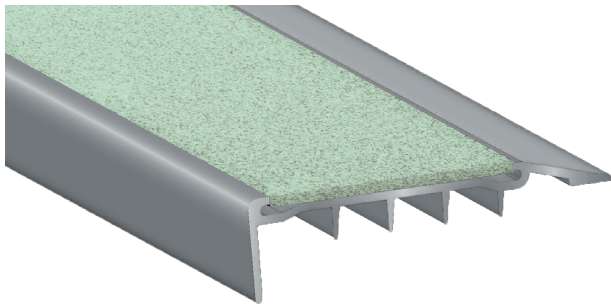

Venturi® Carbtech Stair Nosing

The Venturi® Carbtech stair nosing is suitable for both internal and external applications, providing a non-slip surface in oily, wet, dry or soiled conditions. Carbtech is UV stabilised and manufactured from silicon carbide. It is impact, chemical and corrosion resistant; however, it is also very abrasive making it less suitable for barefoot traffic areas. The inserts are available in a variety of colours that have been matched to complement our TGSi range.

Luminous
Contrast
Requirement

30%

Venturi® Carbtech Carpet with Underlay

SUBSTRATES

CARPET WITH UNDERLAY | BROADLOOM CARPET

Silver Nosing	222411	222413	222418	222419
Black Nosing	222421	222423	222428	222429
Insert option	Black	Grey	Yellow	Luminous
Mean Dry Luminance	4.94	27.53	48.44	57.89
Mean Wet Luminance	3.94	27.36	47.78	57.86
Slip Resistance Classification	P5			
Warranty	10 years			