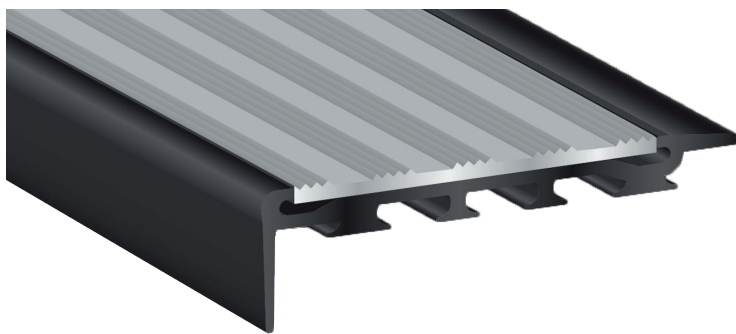

Venturi® Aluminium (L) Stair Nosing

Flooring Tile - 25 x 66mm

The latest addition to Venturi® is the aluminium insert. This aluminium profile can be interchanged in a multitude of combinations giving the creative license back to the designer. Made from quality T6 aluminium, and treated with tough anodising, this slip resistant nosing complies with all regulatory standards. Venturi® Aluminium stair nosing is suitable for the most ornate, or the more rudimentary application.

Luminous
Contrast
Requirement

30%

SUBSTRATES

CARPET TILE | VINYL TILE

Silver Nosing	221611	221612	221614	221615
Black Nosing	221621	221622	221624	331625
Insert Option	Silver Corrugated	Silver Striped	Black Corrugated	Black Striped
Mean Dry Luminance	40.19	50.38	2.22	3.33
Mean Wet Luminance	39.43	48.73	2.22	3.31
Slip Resistance Classification	P5	P4	P5	P4
Warranty	10 years			