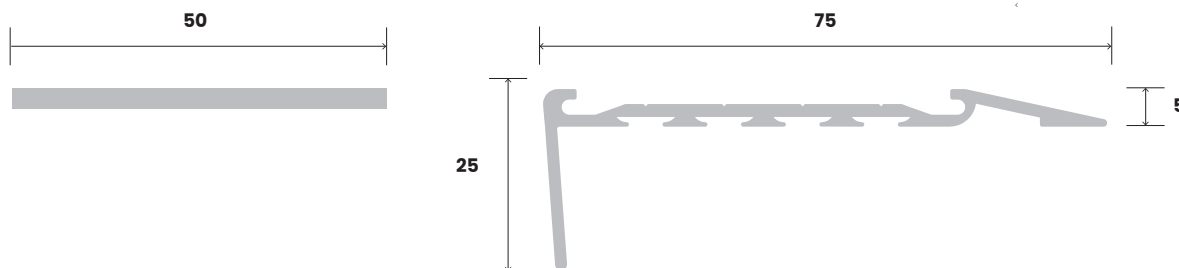

Venturi® Aluminium (L) Stair Nosing

Flooring Tile - 25 x 66mm

The latest addition to Venturi® is the aluminium insert. This aluminium profile can be interchanged in a multitude of combinations giving the creative license back to the designer. Made from quality T6 aluminium, and treated with tough anodising, this slip resistant nosing complies with all regulatory standards. Venturi® Aluminium stair nosing is suitable for the most ornate, or the more rudimentary application.

Luminous
Contrast
Requirement

30%

SUBSTRATES

CARPET TILE | VINYL TILE

Silver Nosing	221611	221612	221614	221615
Black Nosing	221621	221622	221624	331625
Insert Option	Silver Corrugated	Silver Striped	Black Corrugated	Black Striped
Mean Dry Luminance	40.19	50.38	2.22	3.33
Mean Wet Luminance	39.43	48.73	2.22	3.31
Slip Resistance Classification	P5	P4	P5	P4
Warranty	10 years			