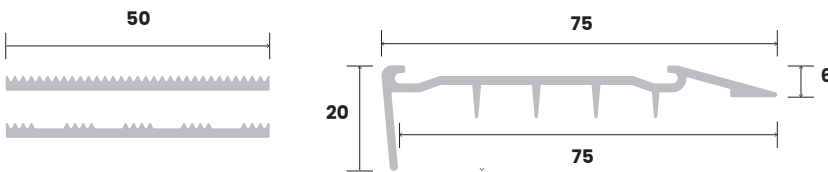

Venturi® Aluminium Stair Nosing

The latest addition to Venturi® is the aluminium insert. This aluminium profile can be interchanged in a multitude of combinations giving the creative license back to the designer. Made from quality T6 aluminium, and treated with tough anodising, this slip resistant nosing complies with all regulatory standards. Venturi® Aluminium stair nosing is suitable for the most ornate, or the more rudimentary application.

Luminous
Contrast
Requirement

30%

Venturi® Aluminium Carpet with Underlay

SUBSTRATES

CARPET WITH UNDERLAY | BROADLOOM CARPET

Silver Nosing	221311	221312	221314	221315
Black Nosing	221321	221322	221324	331325
Insert Option	Silver Corrugated	Silver Striped	Black Corrugated	Black Striped
Mean Dry Luminance	40.19	50.38	2.22	3.33
Mean Wet Luminance	39.43	48.73	2.22	3.31
Slip Resistance Classification	P5	P4	P5	P4
Warranty	10 years			