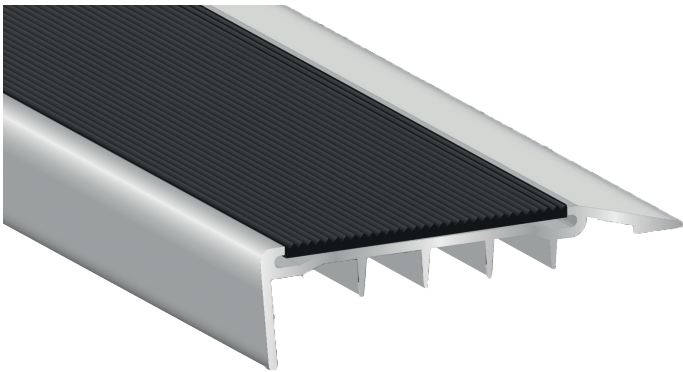

Venturi® Aluminium Stair Nosing

The latest addition to Venturi® is the aluminium insert. This aluminium profile can be interchanged in a multitude of combinations giving the creative license back to the designer. Made from quality T6 aluminium, and treated with tough anodising, this slip resistant nosing complies with all regulatory standards. Venturi® Aluminium stair nosing is suitable for the most ornate, or the more rudimentary application.

Luminous
Contrast
Requirement

30%

Venturi® Aluminium Carpet with Underlay

SUBSTRATES

CARPET WITH UNDERLAY | BROADLOOM CARPET

Silver Nosing	221311	221312	221314	221315
Black Nosing	221321	221322	221324	331325
Insert Option	Silver Corrugated	Silver Striped	Black Corrugated	Black Striped
Mean Dry Luminance	40.19	50.38	2.22	3.33
Mean Wet Luminance	39.43	48.73	2.22	3.31
Slip Resistance Classification	P5	P4	P5	P4
Warranty	10 years			