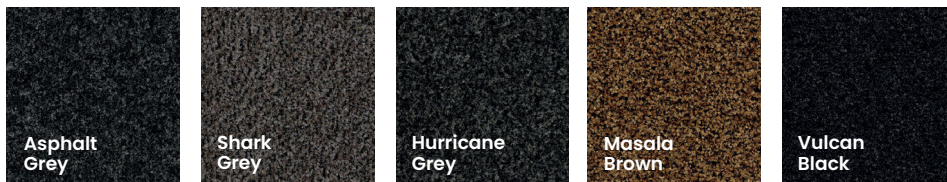

# Rohre® Brass Horizon Entrance Matting

Immerse yourself in the remarkable absorption capabilities of Rohre Brass Horizon, a key component of Korb's Brass Entrance Flooring Systems. Engineered to accommodate the high-traffic demands of entrances, these inserts exhibit unmatched moisture retention, fostering a dry and secure indoor ambiance. Their proven performance and durability extend the longevity of your flooring, minimising maintenance tasks and related costs. Choose Rohre Brass Horizon for a matting solution that merges functionality with exceptional aesthetic sophistication.

### Step 1

Choose your carrier colour

Brass

### Step 2

Choose your matting colour

Brass Carrier	332212	332215	332213	332214	332211
Matting colour	Asphalt Grey	Shark Grey	Hurricane Grey	Masala Brown	Vulcan Black
Slip Resistance Classification	P5				
Warranty	10 years				