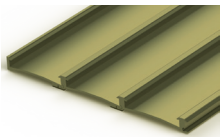

Rohre® Brass Horizon

Step 1

Choose your carrier colour

Brass