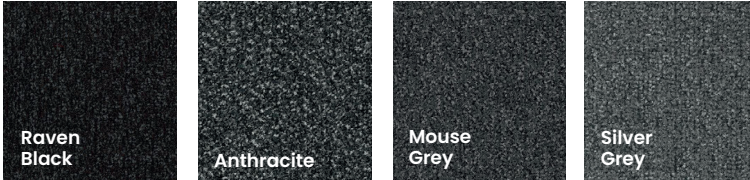

# Rohre® Aluminium Realm Entrance Matting

Introducing Rohre Realm, a pivotal component of Korb's Aluminium Entrance Flooring Systems. This top-tier carpet variant excels in debris removal, ensuring a clean threshold at every entrance. Its sturdy construction is proficient in capturing and holding dirt, cutting down significantly on cleaning requirements. Realm not only assures exceptional functionality but also provides a chic, modern aesthetic appeal, amplifying the design value of your entranceway.

## Rohre® Aluminium Realm

### Step 1

Choose your carrier colour

### Step 2

Choose your matting colour

Mill Carrier	331212	331215	331213	331214	331211
Black Carrier	331222	331225	331223	331224	331221
Gold Carrier	331232	331235	331233	331234	331231
Heritage Carrier	331252	331255	331253	331254	331251
Champagne Carrier	331242	331245	331243	331244	331241
Matting colour	Asphalt Grey	Shark Grey	Hurricane Grey	Masala Brown	Vulcan Black
Slip Resistance Classification	P5				
Warranty	10 years				