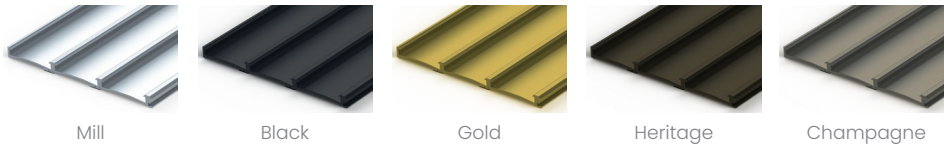

# Rohre® Aluminium Realm Entrance Matting

Introducing Rohre Realm, a pivotal component of Korb's Aluminium Entrance Flooring Systems. This top-tier carpet variant excels in debris removal, ensuring a clean threshold at every entrance. Its sturdy construction is proficient in capturing and holding dirt, cutting down significantly on cleaning requirements. Realm not only assures exceptional functionality but also provides a chic, modern aesthetic appeal, amplifying the design value of your entranceway.

### Step 2

Choose your matting colour

Mill Carrier	331212	331215	331213	331214	331211
Black Carrier	331222	331225	331223	331224	331221
Gold Carrier	331232	331235	331233	331234	331231
Heritage Carrier	331252	331255	331253	331254	331251
Champagne Carrier	331242	331245	331243	331244	331241
Matting colour	Asphalt Grey	Shark Grey	Hurricane Grey	Masala Brown	Vulcan Black
Slip Resistance Classification	P5				
Warranty	10 years				