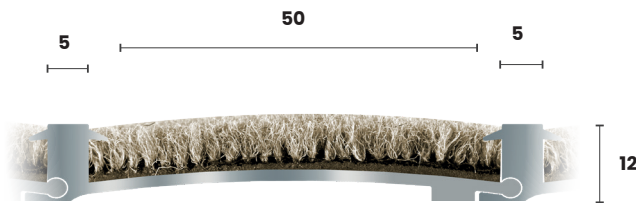

Mill Carrier	331212	331215	331213	331214	331211
Black Carrier	331222	331225	331223	331224	331221
Gold Carrier	331232	331235	331233	331234	331231
Heritage Carrier	331252	331255	331253	331254	331251
Champagne Carrier	331242	331245	331243	331244	331241
Matting colour	Asphalt Grey	Shark Grey	Hurricane Grey	Masala Brown	Vulcan Black
Slip Resistance Classification	P5				
Warranty	10 years				

Check it out
on our
new site!

NATIONAL (Head Office)
T 1300 00 KORB (5672)
E info@korb.au

MELBOURNE
17 Anderson Road, Thornbury VIC 3071
T +61 3 8506 0106
E melbourne@korb.au

ADELAIDE
71 Maria Street, Thebarton SA 5031
T +61 8 7081 9811
E adelaide@korb.au