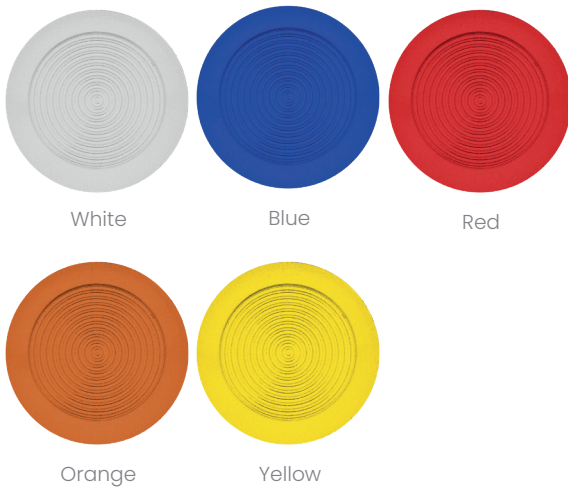

Luminous Contrast Requirement

45%

Infix

Renzo® Classic Discrete Warning

SUBSTRATES

CARPET WITH UNDERLAY

Tactile Colour	White	Blue	Red	Orange	Yellow
7/13 Carpet 1 Base Plate	126114	126115	126116	126117	126118
Mean Dry Luminance (LRV)	87.60	8.73	16.26	25.42	70.01
Mean Wet Luminance (LRV)	87.65	8.66	15.85	25.21	69.75
Slip Resistance Classification	P5				
Product Warranty	5 Years				