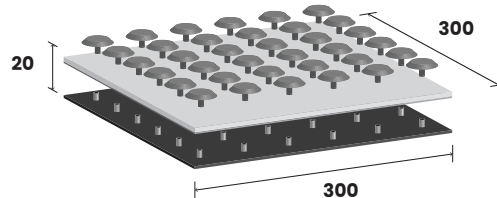

Renzo® Classic

TGSI

Carpet System

Designed specifically with carpet and underlay applications in mind, the system's configurable base plate and ferrule heights allow for the installation of Tactile Ground Surface Indicators (TGSIs) on a diverse range of carpet and underlay combinations.

Where other systems can lead to uneven installations, the Korb system ensures uniformity of heights and centres, creating a visually pleasing and consistent environment. Furthermore, its robust design resists rotation and potential failure from loose tapping threads, ensuring its longevity matches the lifespan of your designs.

Designed exclusively for indoor use, Korb's Carpet System is the preferred choice for the integration of TGSIs into carpets with underlays. This system leads the industry in its aesthetic integration, practicality, adaptability, and durability.

Luminous Contrast Requirement

45%

Infix

Renzo® Classic Discrete Warning

SUBSTRATES

CARPET WITH UNDERLAY

Tactile Colour	White	Blue	Red	Orange	Yellow
7/13 Carpet 1 Base Plate	126114	126115	126116	126117	126118
Mean Dry Luminance (LRV)	87.60	8.73	16.26	25.42	70.01
Mean Wet Luminance (LRV)	87.65	8.66	15.85	25.21	69.75
Slip Resistance Classification	P5				
Product Warranty	5 Years				