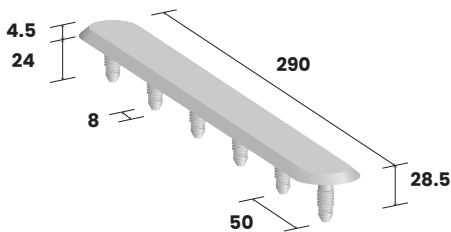

Luminous Contrast Requirement

45%

Infix

Australian Made

Renzo® Classic Discrete Directional

SUBSTRATES

STONE | CERAMIC | CONCRETE | MASONRY | TIMBER | ASPHALT | EXPOSED AGGREGATE | CARPET TILE

Infix Product Code	121121	121122	121123	121124	121125	121126	121127	121128
Tactile Colour	Black	Charcoal	Light Grey	White	Blue	Red	Orange	Yellow
Mean Dry Luminance (LRV)	1.91	11.34	58.89	87.60	8.73	16.26	25.42	70.01
Mean Wet Luminance (LRV)	1.89	11.61	58.63	87.65	8.66	15.85	25.21	69.75
Slip Resistance Classification	P5							
Product Warranty	5 Years							