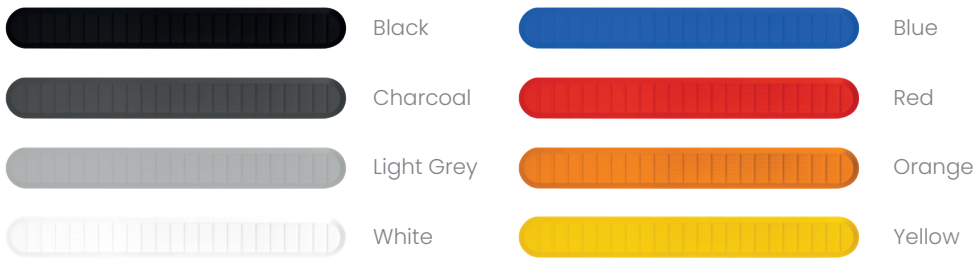

Luminous Contrast Requirement

Infix

Australian Made

Renzo® Classic Discrete Warning

SUBSTRATES

STONE | CERAMIC | CONCRETE | MASONRY | TIMBER | ASPHALT | EXPOSED AGGREGATE | CARPET TILE

Infix Product Code	121111	121112	121113	121114	121115	121116	121117	121118
Tactile Colour	Black	Charcoal	Light Grey	White	Blue	Red	Orange	Yellow
Mean Dry Luminance (LRV)	1.91	11.34	58.89	87.60	8.73	16.26	25.42	70.01
Mean Wet Luminance (LRV)	1.89	11.61	58.63	87.65	8.66	15.85	25.21	69.75
Slip Resistance Classification	P5							
Product Warranty	5 Years							

The Renzo® Classic is a popular alternative to the Nouvel® Classic TGSI due to its high versatility and comparative low cost. It is available in a wide range of colours making it complementary to Korb's Venturi Polymer stair nosing.

Luminous Contrast Requirement

45%

Infix

Australian Made

Renzo® Classic Discrete Directional

SUBSTRATES

STONE | CERAMIC | CONCRETE | MASONRY | TIMBER | ASPHALT | EXPOSED AGGREGATE | CARPET TILE

Infix Product Code	121121	121122	121123	121124	121125	121126	121127	121128
Tactile Colour	Black	Charcoal	Light Grey	White	Blue	Red	Orange	Yellow
Mean Dry Luminance (LRV)	1.91	11.34	58.89	87.60	8.73	16.26	25.42	70.01
Mean Wet Luminance (LRV)	1.89	11.61	58.63	87.65	8.66	15.85	25.21	69.75
Slip Resistance Classification	P5							
Product Warranty	5 Years							