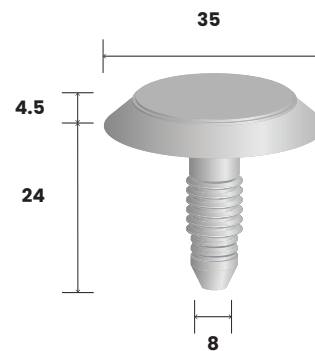

Luminous Contrast Requirement

Infix

Australian Made

Renzo® Classic Discrete Warning

SUBSTRATES

STONE | CERAMIC | CONCRETE | MASONRY | TIMBER | ASPHALT | EXPOSED AGGREGATE | CARPET TILE

Infix Product Code	121111	121112	121113	121114	121115	121116	121117	121118
Tactile Colour	Black	Charcoal	Light Grey	White	Blue	Red	Orange	Yellow
Mean Dry Luminance (LRV)	1.91	11.34	58.89	87.60	8.73	16.26	25.42	70.01
Mean Wet Luminance (LRV)	1.89	11.61	58.63	87.65	8.66	15.85	25.21	69.75
Slip Resistance Classification	P5							
Product Warranty	5 Years							