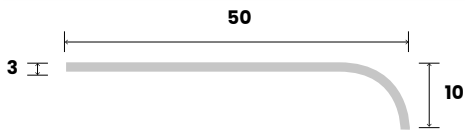

Carbtech® Stair Nosing

Carbtech® is a silicon carbide based product, with a metal backing that provides a durable, ready to install, anti slip surface. These Carbtech® products can be applied on slippery or hazardous areas to help provide firm footing. Effective application of the Carbtech® range can reduce exposure to trips and falls, limiting the most common form of workplace injury. This higher level of safety provides a reduction in loss-of-time injuries.

Luminous
Contrast
Requirement

30%

Carbtech® 50 x 10mm

SUBSTRATES

STONE | CERAMIC | CONCRETE | MASONRY | TIMBER | VINYL | CHECKER PLATE | EXPANDED MESH

	252211	252213	252214	252218
Colour	Black	Grey	White	Yellow
Mean Dry Luminance	4.94	41.44	58.22	48.44
Mean Wet Luminance	3.94	39.62	56.72	47.78
Recommended Rebate (width x depth)	52 x 3mm			
Slip Resistance Classification	P5			
Warranty	10 years			