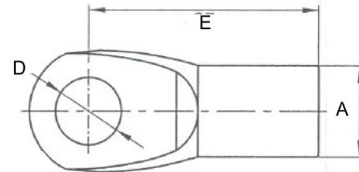

Product Code	D	E	M	T	A	Material
KEM06060524	6.1	24	M6X1.0	5	10	Black Zinc
KEM06080524	8.1	24	M6X1.0	5	10	Black Zinc
KEM08080519	8.1	19	M8X1.25	5	11	Black Zinc
KEM08080528	8.1	28	M8X1.25	5	10	Black Zinc
KEM08100528	10.1	28	M8X1.25	5	10	Black Zinc
KEM10100530	10.1	30	M10x1.5	5	14	Black Zinc