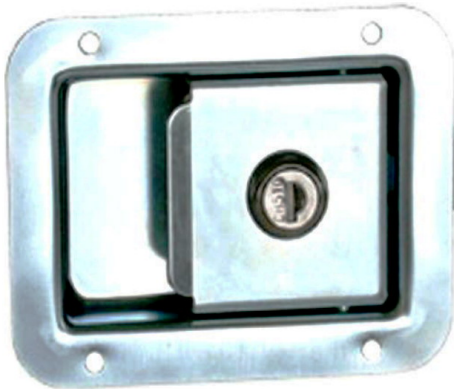

STRUTS AUSTRALIA

PADDLE LOCKS

Product Code	Key	Description	Material
MCN902ZP-INT	510	Paddle lock interior release	Zinc
MCN902SS-INT	510	Paddle lock interior release	Stainless Steel
MCN902B-INT	510	Paddle lock interior release	Black Zinc

Unit 3/110 Fitzgerald Road. Laverton North, Victoria 3026

E-mail: Info@strutsaustralia.com

Web: www.strutsaustralia.com.au

Ph: 03 9369 8113 Fax: 03 9369 8070

Page: 54

Created by: Azz Ref: 100119