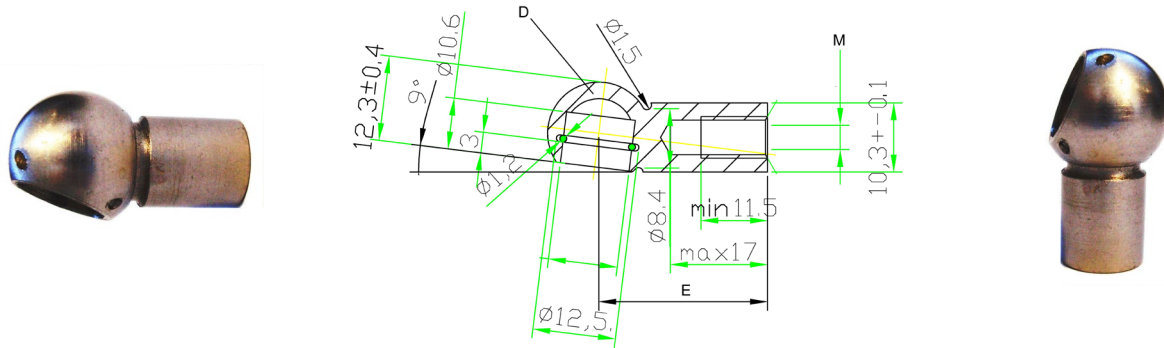

STRUTS AUSTRALIA

METAL BALL CUP SERIES

Product Code	e	d	m
KBCM10-19AM6	19	10	M6 x 1.0
KBCM10-19AM8	19	10	M8x1.25