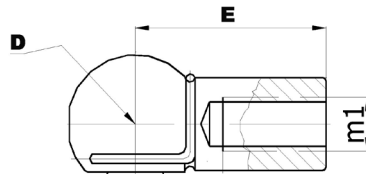

## METAL BALL CUP SERIES

Product Code	D	E	M1	Material
KBCM08-18EM6	8	18	M6 x 1.0	Black Zinc Plated
KBCM10-18EM6	10	18	M6 x 1.0	Black Zinc Plated
KBCM10-25EM6	10	25	M6 x 1.0	Black Zinc Plated
KBCM10-30EM6	10	30	M6 x 1.0	Black Zinc Plated
KBCM10-40EM6	10	40	M6 x 1.0	Black Zinc Plated
KBCM10-21EM8	10	21	M8 x 1.25	Black Zinc Plated
KBCM10-30EM8	10	30	M8 x 1.25	Black Zinc Plated
KBCM10-40EM8	10	40	M8 x 1.25	Black Zinc Plated
KBCM13-21EM6	13	21	M6 x 1.0	Black Zinc Plated
KBCM13-30EM6	13	30	M6 x 1.0	Black Zinc Plated
KBCM13-21EM8	13	21	M8 x 1.25	Black Zinc Plated
KBCM13-30EM8	13	30	M8 x 1.25	Black Zinc Plated
KBCM13-40EM8	13	40	M8 x 1.25	Black Zinc Plated
KBCM13-21EM10	13	21	M10 x 1.5	Black Zinc Plated
KBCM13-30EM10	13	30	M10 x 1.5	Black Zinc Plated
KBCM13-40EM10	13	40	M10 x 1.5	Black Zinc Plated
KBCM16-25EM10	16	25	M10 x 1.5	Black Zinc Plated
KBCM16-35EM10	16	35	M10 x 1.5	Black Zinc Plated