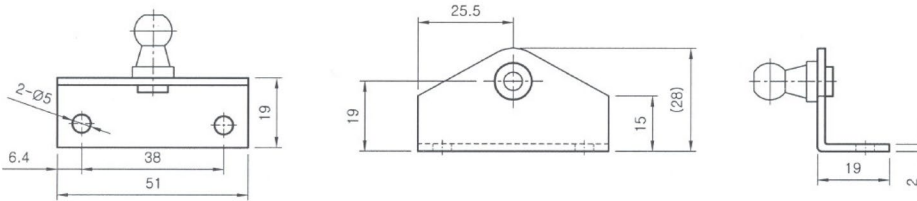

STRUTS AUSTRALIA

INDUSTRIAL BRACKET SERIES

Product Code	D	ball position	material
KBII02	10	Internal	Black Zinc
KBIE02	10	External	Black Zinc
KBIE02Z	10	External	Bright Zinc
KBII02S	10	Internal	Stainless Steel
KBIE02S	10	External	Stainless Steel