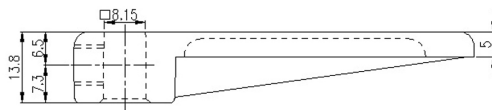

STRUTS AUSTRALIA

L & T HANDLES

Product Code	Type		Material
MCN1586	To suit T & L handle	Cam lever	Metal