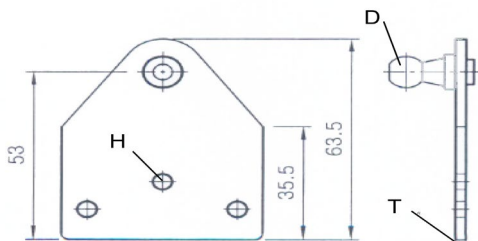

Product Code	D	ball position	material
KBII03	10	Internal	Black Zinc
KBIE03	10	External	Black Zinc
KBIE03S	10	External	Stainless Steel