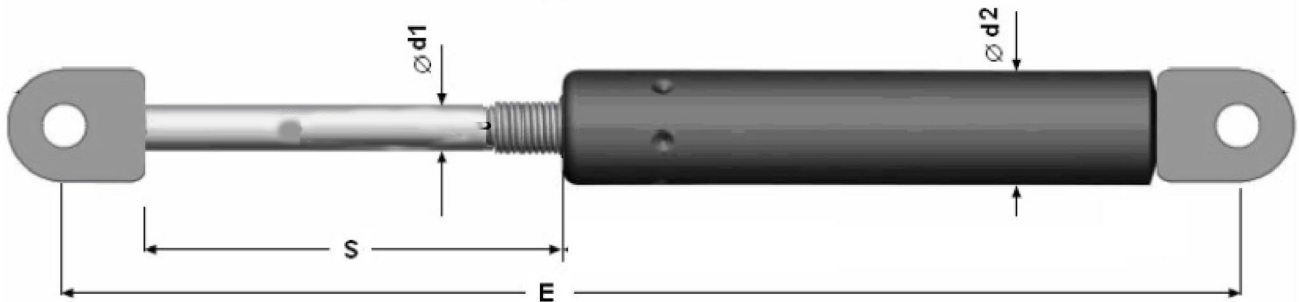

STRUTS AUSTRALIA

TRACTION GAS STRUTS

E Extended Length	S Stroke Length	Diameter D1/D2	Newton Force Range
Min 100 - Max 700	Min 25 -Max 300	8/18	150 - 700N
Min 150 - Max 900	Min 40 -Max 400	10/22	150 - 1200N
Min 250 - Max 1500	Min 50 -Max 700	10/27	250 - 1500N

* Please confirm end fittings required for application.