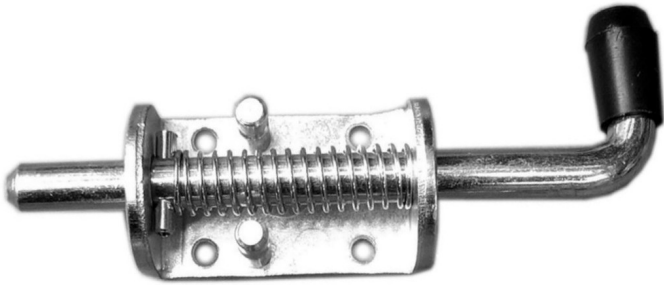

STRUTS AUSTRALIA

SPRING BOLTS

Product Code	Description	Material
70701	Spring bolt	Zinc plated
70101S	Spring bolt	Stainless Steel