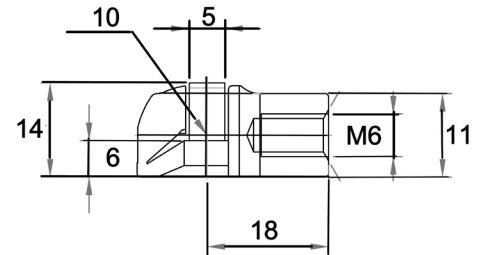

STRUTS AUSTRALIA

PLASTIC BALL CUP SERIES