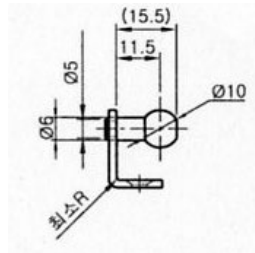

STRUTS AUSTRALIA

CABINET BRACKET SERIES

KBCA-2

KBCD

Unit 3/110 Fitzgerald Road. Laverton North, Victoria 3026

E-mail: Info@strutsaustralia.com

Web: www.strutsaustralia.com.au

Ph: 03 9369 8113 Fax: 03 9369 8070