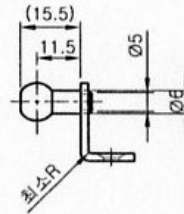

STRUTS AUSTRALIA

CABINET BRACKET SERIES

KBCA-2

Unit 3/110 Fitzgerald Road. Laverton North, Victoria 3026

E-mail: Info@strutsaustralia.com

Web: www.strutsaustralia.com.au

Ph: 03 9369 8113 Fax: 03 9369 8070