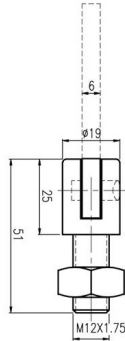

Product Code	Type	Description	Material
2255	Threaded	Anti luce fastener bolt on M12x1.25	Zinc