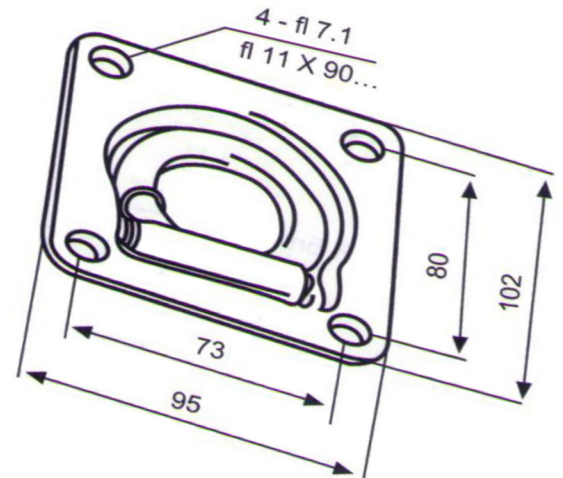

STRUTS AUSTRALIA

LASHING RINGS

Product Code	SWL	Description	Material
98700	700 kilo	Lashing ring medium	Zinc Plated
98701	700 kilo	Lashing ring medium with spring	Zinc Plated
98700S	700 kilo	Lashing ring medium	Stainless Steel
98701S	700 kilo	Lashing ring medium with spring	Stainless Steel