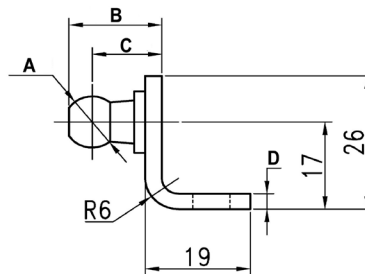

Product Code	A	B	C	D	E	F	ball position	material
KBII00	10	17	12	3	6.5	12	Internal	Bright Zinc
KBII00S	10	17	12	3	6.5	12	Internal	316 Stainless Steel
KBII0013	13	21	14	4	7.5	13.5	Internal	Bright Zinc