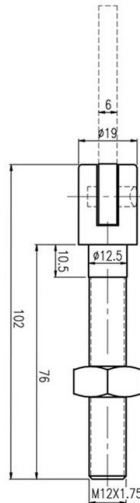

STRUTS AUSTRALIA

ANTI – LUCE FASTENERS

Product Code	Type	Description	Material
3244	Threaded	Anti luce fastener M12x1.75	Zinc