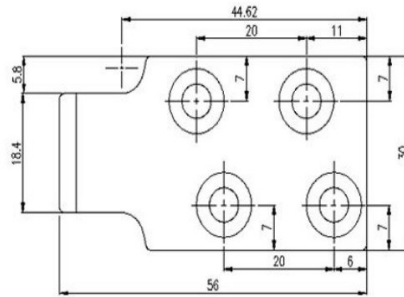

## OVER CENTRE HOOKS

Product Code	Type	Description	Material
702-10Z	To Suit 702	Over Centre Hook Medium	Zinc

Product Code	Type	Description	Material
703-20ZP	To Suit 703	Over Centre Bent Hook Large	Zinc

Product Code	Type	Description	Material
703-22ZP	To Suit 703	Over Centre Straight Hook Large	Zinc