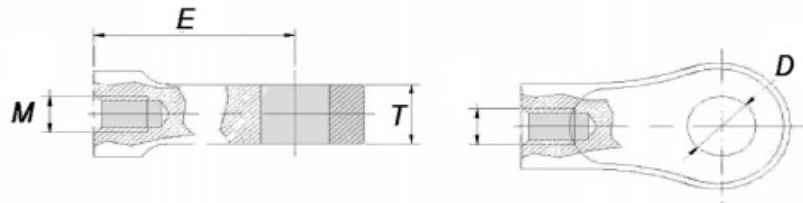

## EYELET SERIES

Product Code	D	E	M	T
KEPLSE1AM6	6,1	28.5	M6x1.0	10
KEPLSE1BM6	8,1	28.5	M6x1.0	10

Product Code	Specifications
KRVPIN	Rivet pin with plastic bush
KBRKTB8	Bracket to suit RV pin – 25mm centres 13mm dia