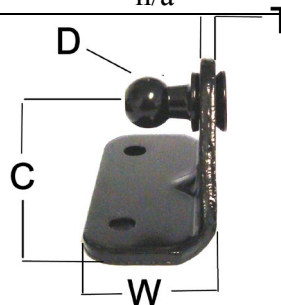

## INDUSTRIAL BRACKET SERIES

Product Code	D	Ball position	Material
KBIR13	6.1 dia hole	n/a	Black Zinc
KBIL13	6.1 dia hole	n/a	Black Zinc

Product Code	D	Ball position	Material
KBI14Z	8.1 dia hole	n/a	Bright Zinc
KBIB14	8.1 dia hole	n/a	Black Zinc