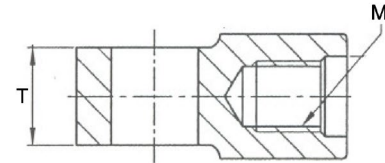

STRUTS AUSTRALIA

EYELET SERIES

Product Code	D	E	M	T	A	Material
KES06061118	6.1	18	M6X1.0	11	14	S/S 316
KES06081121	8.1	18	M6X1.0	11	16	S/S 316
KES09081121	8.1	21	M8X1.25	11	16	S/S 316
KES10081121	8.1	21	M10X1.5	11	16	S/S 316
KES10101121	10.1	21	M10X1.5	11	16	S/S 316
KEM09081121	8.1	21	M8X1.25	11	16	Black zinc
KEM09101121	10.1	21	M8X1.25	11	16	Black Zinc
KEM10081121	8.1	21	M10X1.5	11	16	Black Zinc
KEM10101121	10.1	21	M10X1.5	11	16	Black Zinc