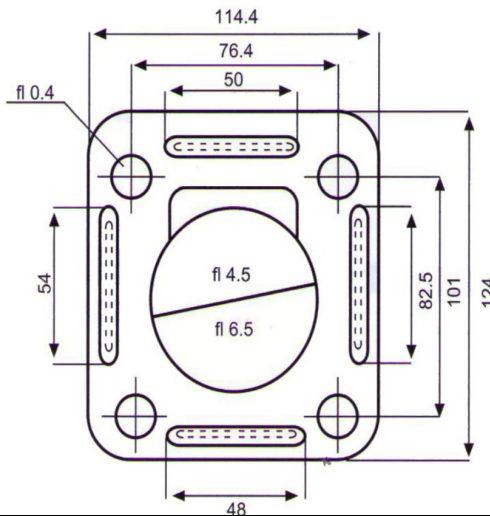

Product Code	SWL	Description	Material
MCN-LR	2000 kilo	Lashing ring large	Zinc Plated
MCN-LR-SS	2000 kilo	Lashing ring large	Stainless Steel

Unit 3/110 Fitzgerald Road. Laverton North, Victoria 3026

E-mail: Info@strutsaustralia.com

Web: www.strutsaustralia.com.au

Ph: 03 9369 8113 Fax: 03 9369 8070

Page: 73

Created by: Azz Ref: 100119