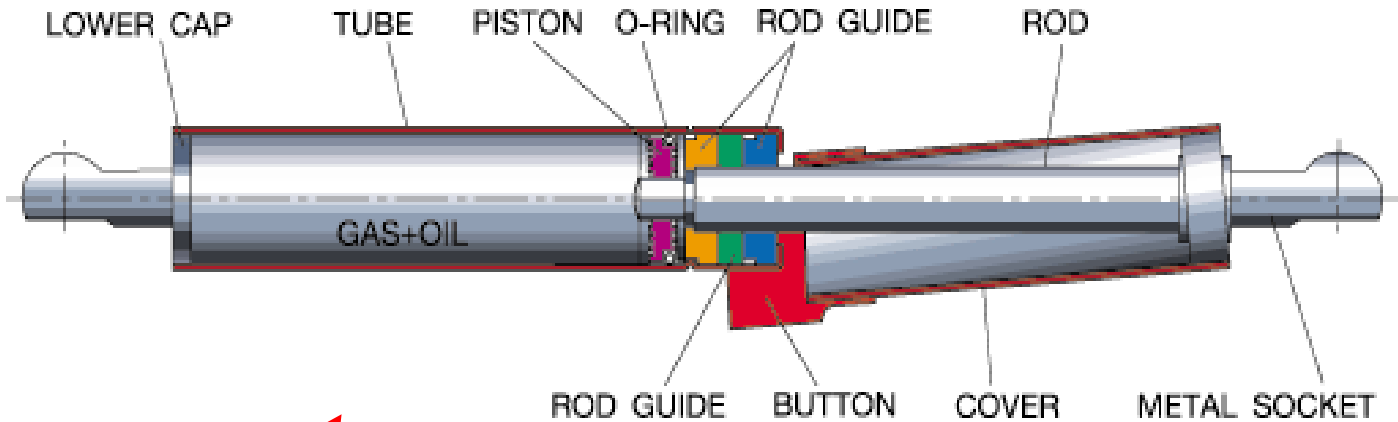

STRUTS AUSTRALIA

SAFETY GAS STRUTS

Product Code	Description
KS142-18	SAFETY KIT 8-18 RANGE K175-K375
KS242-18	SAFETY KIT 8-18 RANGE K385-K575
KS356-18	SAFETY KIT 8-18 RANGE K585-K800
KS152-22	SAFETY KIT 10-22 RANGE K250-K405
KS252-22	SAFETY KIT 10-22 RANGE K430-K595
KS352-22	SAFETY KIT 10-22 RANGE K620-K795
KS467-22	SAFETY KIT 10-22 RANGE K816-K1035
KS552-22	SAFETY KIT 10-22 RANGE K1100-K1200

Unit 3/110 Fitzgerald Road. Laverton North, Victoria 3026

E-mail: Info@strutsaustralia.com

Web: www.strutsaustralia.com.au

Ph: 03 9369 8113 Fax: 03 9369 8070

Page: 18

Created by: Azz Ref: 100119