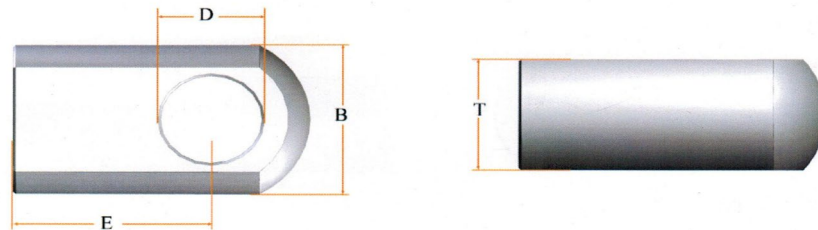

Product Code	D	T	M	E	B
KEMT22	8.1	12	M10X1.5	22	16
KEMT1Z7	10.1	12	M10X1.5	22	16
KEMT2Z8	8.1	12	M10X1.5	27	16
KEMT2Z10	10.1	12	M10X1.5	27	16