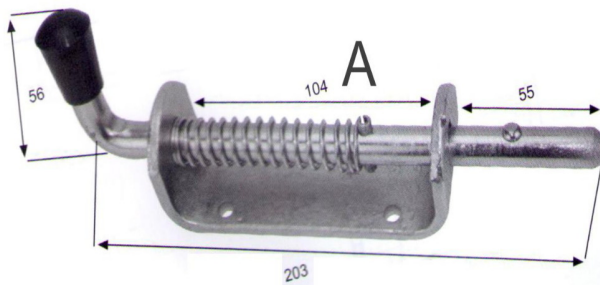

PRODUCT CODE	DETAIL	DESCRIPTION	MATERIAL
1561IW5	A	Spring bolt short throw	Zinc plated
1557IW2	B	Spring bolt long throw	Zinc plated

Unit 3/110 Fitzgerald Road. Laverton North, Victoria 3026

E-mail: Info@strutsaustralia.com

Web: www.strutsaustralia.com.au

Ph: 03 9369 8113 Fax: 03 9369 8070

Page: 70

Created by: Azz Ref: 100119