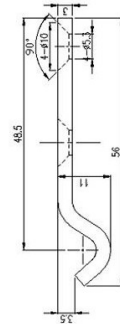

## OVER CENTRE HOOKS

Product Code	Type	Description	Material
702-10Z	To Suit 702	Over Centre Hook Medium	Zinc

Product Code	Type	Description	Material
703-20ZP	To Suit 703	Over Centre Bent Hook Large	Zinc

Product Code	Type	Description	Material
703-22ZP	To Suit 703	Over Centre Straight Hook Large	Zinc