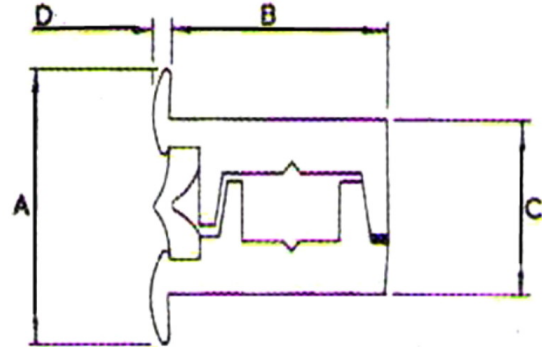

STRUTS AUSTRALIA

CENTAFLEX HINGE

- Durable - tested 50,000 cycles
- Low exterior profile
- Weatherproof
- Excellent flex life
- Maintenance free

- Secure interlocking profile
- Concealed fixings
- Corrosion resistant
- Competitive pricing
- UV stable

*Please note: SWL of 100 kilos per 1 metre of horizontally fitted length

Product Code	A	D	B	C	Length
2231/020	28	4	23	16	2 metre
2231/030	28	4	23	16	3 metre

SELF-ADHESIVE, SIDE-MOULDING.

Now available for, this new self-adhesive, side moulding made from black P.V.C. extrusion has been specifically designed to continue the low hinge profile along the full length of the application, thus, enhancing the vehicles appearance.