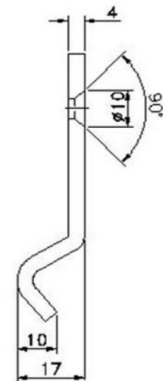

## OVER CENTRE HOOKS

Product Code	Type	Description	Material
702-10Z	To Suit 702	Over Centre Hook Medium	Zinc

Product Code	Type	Description	Material
703-20ZP	To Suit 703	Over Centre Bent Hook Large	Zinc

Product Code	Type	Description	Material
703-22ZP	To Suit 703	Over Centre Straight Hook Large	Zinc