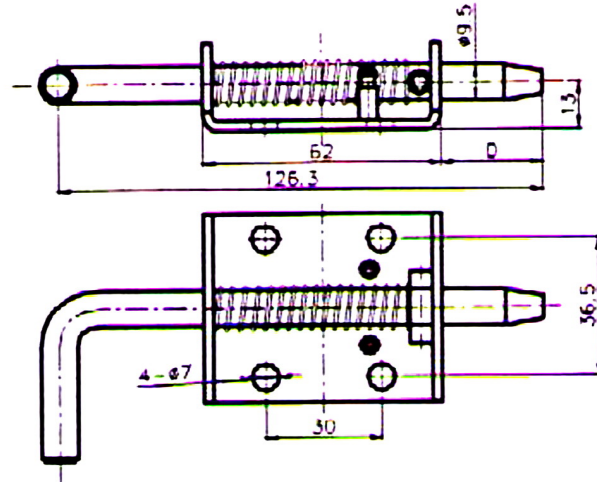

STRUTS AUSTRALIA

SPRING BOLTS

PRODUCT CODE	D	DESCRIPTION	MATERIAL
9535	25mm	Spring bolt weston type	Zinc plated
CL263	50mm	Spring bolt weston type	Zinc plated