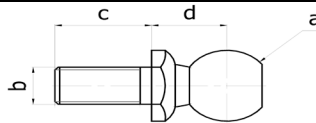

## METAL BALL STUD SERIES

KBSW10-11M8

KBSR10-18

KBSR10-13

Product Code	Specifications
KBSW10-11M8	10mm dia ball stud with fixed washer 17mm centres M8 x 1.25 10mm long thread
KBSR1018	10mm dia ball rivet 18mm centres
KBSR1013	10mm dia ball rivet 13mm centres