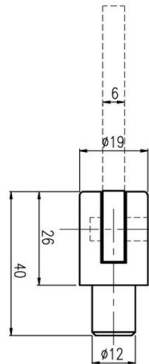

STRUTS AUSTRALIA

ANTI – LUCE FASTENERS

Product Code	Type	Description	Material
2224	Weld On	Anti luce fastener weld on	Zinc
2224S	Weld On	Anti luce fastener weld on	Stainless Steel