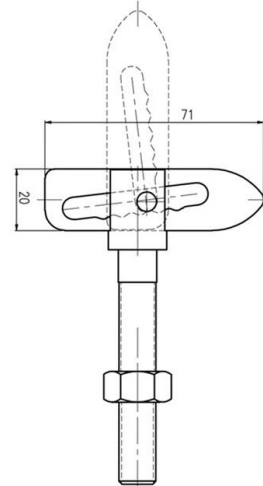

STRUTS AUSTRALIA

ANTI – LUCE FASTENERS

Product Code	Type	Description	Material
3244	Threaded	Anti luce fastener M12x1.75	Zinc