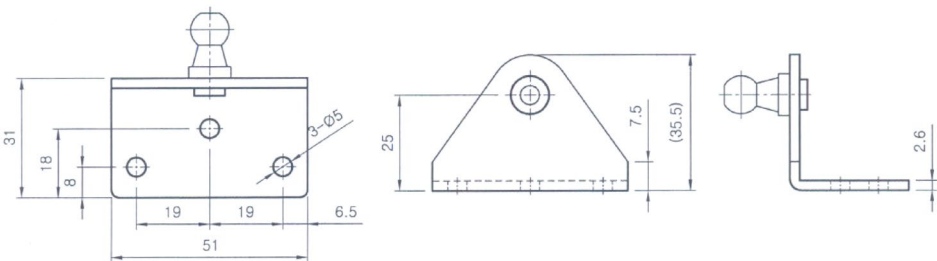

STRUTS AUSTRALIA

INDUSTRIAL BRACKET SERIES

Product Code	D	ball position	material
KBII02	10	Internal	Black Zinc
KBIE02	10	External	Black Zinc
KBIE02Z	10	External	Bright Zinc
KBII02S	10	Internal	Stainless Steel
KBIE02S	10	External	Stainless Steel

Product Code	D	ball position	material
KBII03	10	Internal	Black Zinc
KBIE03	10	External	Black Zinc
KBIE03S	10	External	Stainless Steel

Product Code	D	T	H	material
KBIF03	10	2.6	5.0	Black Zinc
KBI03F13	13	4.0	6.0	Black Zinc

Unit 3/110 Fitzgerald Road. Laverton North, Victoria 3026

E-mail: Info@strutsaustralia.com

Web: www.strutsaustralia.com.au

Ph: 03 9369 8113 Fax: 03 9369 8070

Page: 41

Created by: Azz Ref: 100119