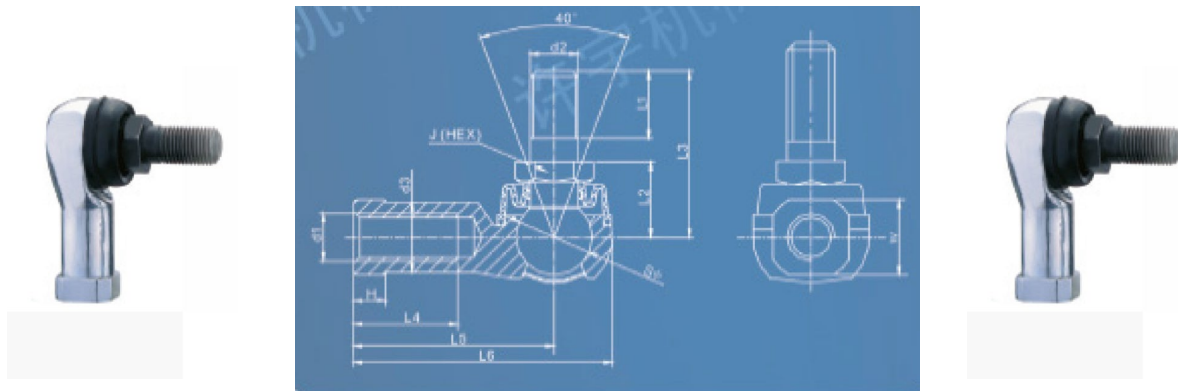

Product Code	d1	d3	L1	L2	L3	L4	L5	L6	H	W	J
KSRBLM06	M6X1.0	10	11	11	26	16	30	38	5	11	10
KSRBLM08	M8X1.25	13	12	14	31	19	38	45	6	14	12
KSRBLM10	M10X1.5	14	21	17	43	23	43	55	7	17	14

Unit 3/110 Fitzgerald Road. Laverton North, Victoria 3026

E-mail: Info@strutsaustralia.com

Web: www.strutsaustralia.com.au

Ph: 03 9369 8113 Fax: 03 9369 8070

Page: 38

Created by: Azz Ref: 100119