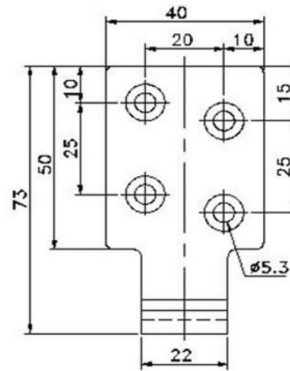

## OVER CENTRE HOOKS

Product Code	Type	Description	Material
702-10Z	To Suit 702	Over Centre Hook Medium	Zinc

Product Code	Type	Description	Material
703-20ZP	To Suit 703	Over Centre Bent Hook Large	Zinc

Product Code	Type	Description	Material
703-22ZP	To Suit 703	Over Centre Straight Hook Large	Zinc