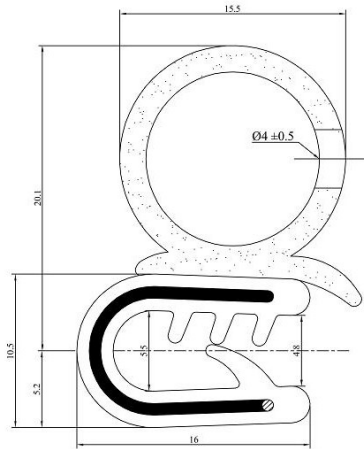

STRUTS AUSTRALIA

PINCHWELD – SIDE MOUNT

MCN055

GRIP RANGE 1.5 - 2.5mm