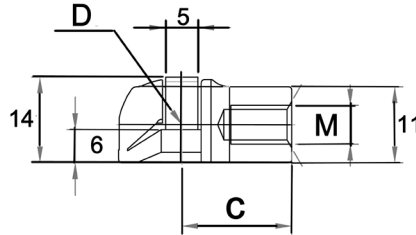

STRUTS AUSTRALIA

METAL BALL CUP SERIES

Product Code	D	C	M	Material
KBCM10-18XM6	10	18	M6 X 1.0mm	Black Zinc Plated
KBCM10-21XM8	10	18	M6 X 1.0mm	Black Zinc Plated