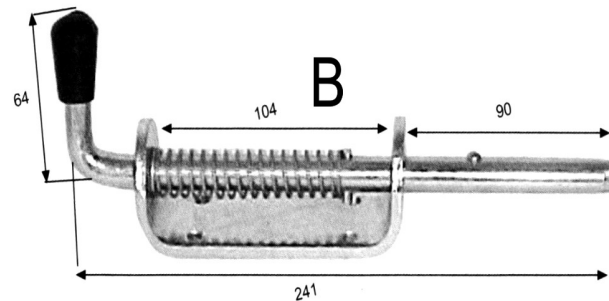

PRODUCT CODE	DETAIL	DESCRIPTION	MATERIAL
1561IW5	A	Spring bolt short throw	Zinc plated
1557IW2	B	Spring bolt long throw	Zinc plated

Unit 3/110 Fitzgerald Road. Laverton North, Victoria 3026

E-mail: Info@strutsaustralia.com

Web: www.strutsaustralia.com.au

Ph: 03 9369 8113 Fax: 03 9369 8070

Page: 70

Created by: Azz Ref: 100119