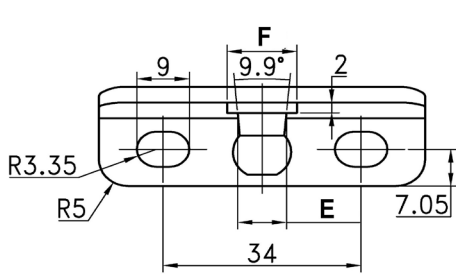

STRUTS AUSTRALIA

INDUSTRIAL BRACKET SERIES