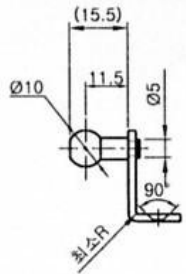

STRUTS AUSTRALIA

CABINET BRACKET SERIES

KBCA-2

KBCD

Unit 3/110 Fitzgerald Road. Laverton North, Victoria 3026

E-mail: Info@strutsaustralia.com

Web: www.strutsaustralia.com.au

Ph: 03 9369 8113 Fax: 03 9369 8070