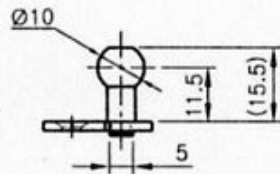

STRUTS AUSTRALIA

CABINET BRACKET SERIES

KBCA-2

KBCD-1

Unit 3/110 Fitzgerald Road. Laverton North, Victoria 3026

E-mail: Info@strutsaustralia.com

Web: www.strutsaustralia.com.au

Ph: 03 9369 8113 Fax: 03 9369 8070