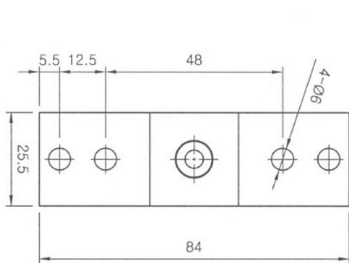

STRUTS AUSTRALIA

INDUSTRIAL BRACKET SERIES

Product Code	D	Ball position	Material
KBIE17	10	External	Black Zinc