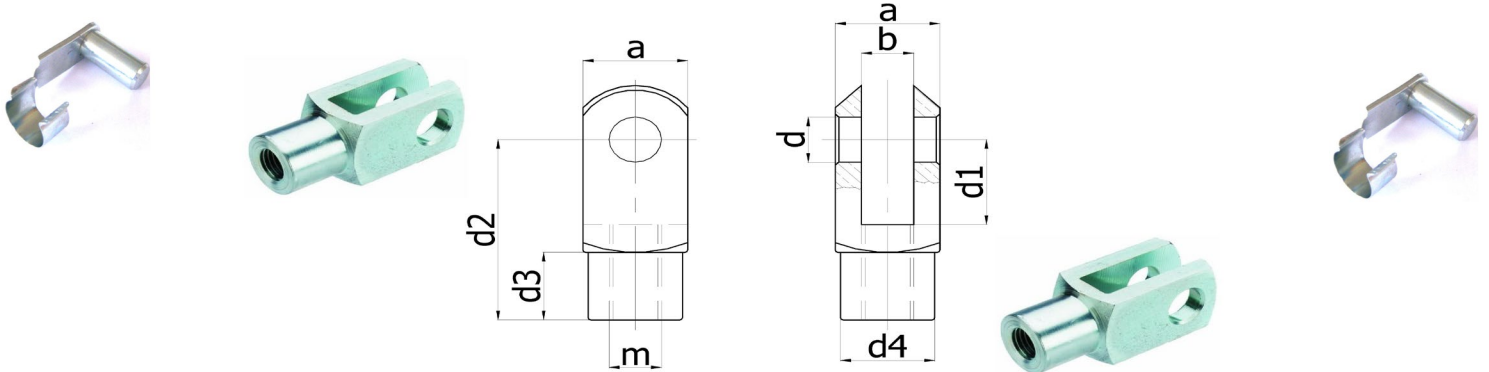

## CLEVIS & PIN SERIES

Product Code	a	b	d	d1	d2	d3	d4	m	Material
KCL0624M6	12	6	6	12	24	9	10	M6x1.0	Zinc Plated
KCL0636M6	12	6	6	24	36	9	10	M6x1.0	Zinc Plated
KCL0832M6	16	8	8	16	32	12	14	M6x1.0	Zinc Plated
KCL0832M8	16	8	8	16	32	12	14	M8X1.25	Zinc Plated
KCL0848M8	16	8	8	32	48	12	14	M8X1.25	Zinc Plated
KCL0832M10	16	8	8	16	32	12	14	M10X1.5	Zinc Plated
KCL1040M10	20	10	10	20	40	15	18	M10X1.5	Zinc Plated
KCL1060M10	20	10	10	40	60	15	18	M10X1.5	Zinc Plated