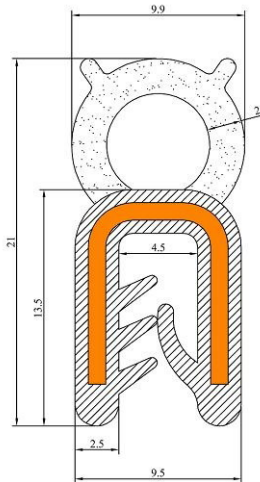

STRUTS AUSTRALIA

PINCHWELD – TOP MOUNT

MCN051

GRIP RANGE 0.5 - 1.5mm