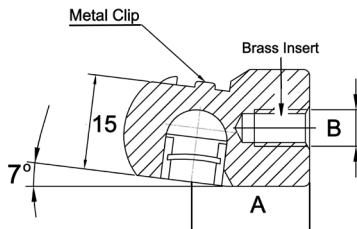

## PLASTIC BALL CUP SERIES

Product Code	C	D	M	Material
KBCP10-18PGM6	18	10	M6 X 1.0mm	Metal clip
KBCP10-18PBM6	18	10	M6 X 1.0mm	Metal clip
KBCPS10-18M6	18	10	M6 X 1.0mm	Stainless clip

Product Code	D	C	M	Colour
KBCP10-18GM6	10	18	M6 X 1.0mm	Grey
KBCP10-18BM6	10	18	M6 X 1.0mm	Black
KBCP10-18BM8	10	18	M8X1.25mm	Black
KBCP08-18BM6	8	18	M6 X 1.0mm	Black