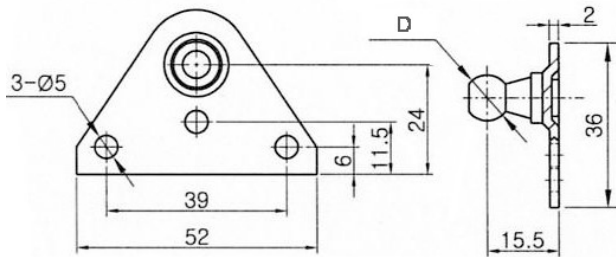

STRUTS AUSTRALIA

INDUSTRIAL BRACKET SERIES

Product Code	D	Ball position	Material
KBI04	10	n/a	Black Zinc
KBI04S	10	n/a	Stainless Steel