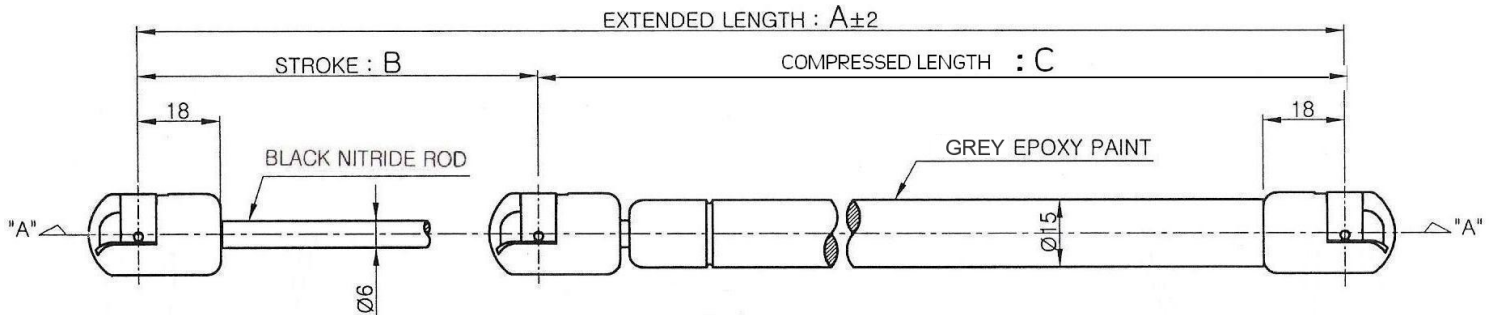

STRUTS AUSTRALIA

CABINET GAS STRUTS 6/15 DIA

Product Code	A Extended Length	B Stroke Length	C Compressed Length	Thread Pitch	Newton Force Range
K195-15-60G	195	60	135	M6x1.0	25 - 400N
K250-15-90G	250	90	160	M6x1.0	25 - 400N
K280-15-105G	280	105	175	M6x1.0	25 - 400N