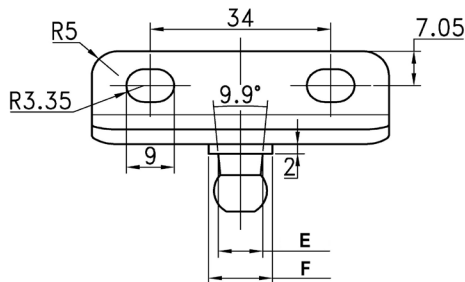

Product Code	A	B	C	D	E	F	ball position	material
KBII00	10	17	12	3	6.5	12	Internal	Bright Zinc
KBII00S	10	17	12	3	6.5	12	Internal	316 Stainless Steel
KBII0013	13	21	14	4	7.5	13.5	Internal	Bright Zinc