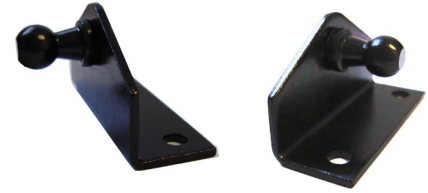

STRUTS AUSTRALIA

INDUSTRIAL BRACKET SERIES

Product Code	D	ball position	material
KBII02	10	Internal	Black Zinc
KBIE02	10	External	Black Zinc
KBIE02Z	10	External	Bright Zinc
KBII02S	10	Internal	Stainless Steel
KBIE02S	10	External	Stainless Steel