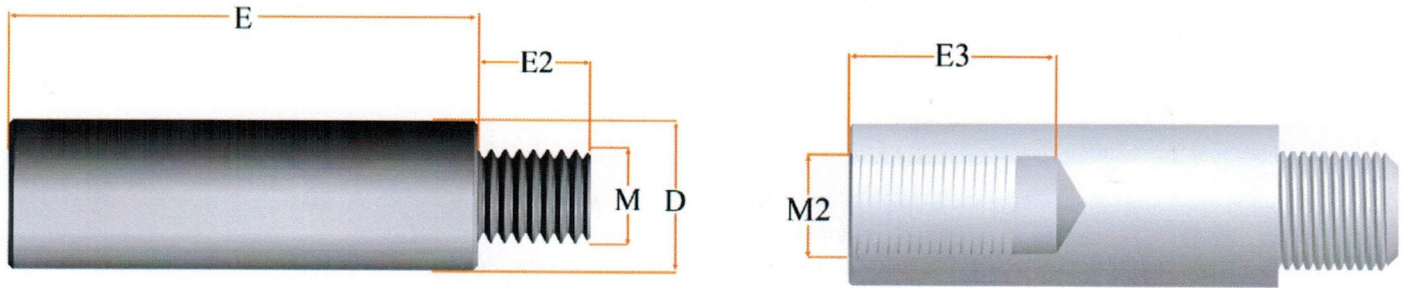

STRUTS AUSTRALIA

SHAFT EXTENSIONS

Product Code	M	M2	D	E	E2	E3	FINISH
EXT0810M6	M6	M6	8	10	8	10	Steel
EXT0820M6	M6	M6	8	20	8	10	Steel
EXT0830M6	M6	M6	8	30	8	10	Steel
EXT0840M6	M6	M6	8	40	8	10	Steel
EXT0850M6	M6	M6	8	50	8	10	Steel
EXT1010M8	M8	M8	10	10	10	12	Steel
EXT1020M8	M8	M8	10	20	10	12	Steel
EXT1030M8	M8	M8	10	30	10	12	Steel
EXT1040M8	M8	M8	10	40	10	12	Steel
EXT1050M8	M8	M8	10	50	10	12	Steel
EXT1420M10	M10	M10	14	20	12	15	Steel
EXT1430M10	M10	M10	14	30	12	15	Steel
EXT1440M10	M10	M10	14	40	12	15	Steel
EXT1450M10	M10	M10	14	50	12	15	Steel
EXTS0810M6	M6	M6	8	10	8	10	316 Stainless
EXTS0820M6	M6	M6	8	20	8	10	316 Stainless
EXTS0830M6	M6	M6	8	30	8	10	316 Stainless
EXTS0840M6	M6	M6	8	40	8	10	316 Stainless
EXTS0850M6	M6	M6	8	50	8	10	316 Stainless
EXTS1010M8	M8	M8	10	10	10	12	316 Stainless
EXTS1020M8	M8	M8	10	20	10	12	316 Stainless
EXTS1030M8	M8	M8	10	30	10	12	316 Stainless
EXTS1040M8	M8	M8	10	40	10	12	316 Stainless
EXTS1050M8	M8	M8	10	50	10	12	316 Stainless

Unit 3/110 Fitzgerald Road. Laverton North, Victoria 3026

E-mail: Info@strutsaustralia.com

Web: www.strutsaustralia.com.au

Ph: 03 9369 8113 Fax: 03 9369 8070

Page: 20

Created by: Azz Ref: 100119