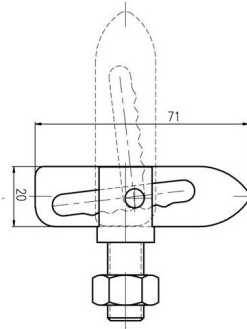

Product Code	Type	Description	Material
2255	Threaded	Anti luce fastener bolt on M12x1.25	Zinc