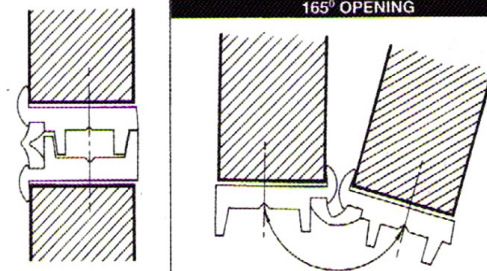

Unit 3/110 Fitzgerald Road. Laverton North, Victoria 3026

E-mail: Info@strutsaustralia.com

Web: www.strutsaustralia.com.au

Ph: 03 9369 8113 Fax: 03 9369 8070