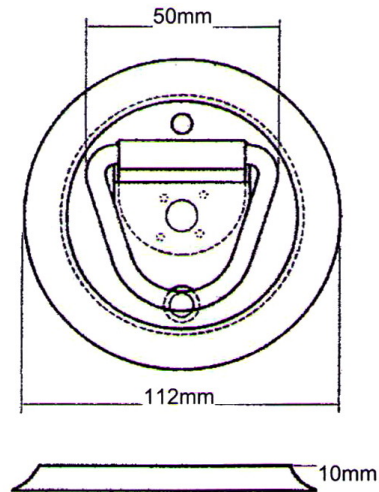

Product Code	SWL	Description	Material
9/01182	200 kilo	Lashing ring complete 300F	Zinc Plated
9/01181	200 kilo	Lashing ring only	Zinc Plated

Unit 3/110 Fitzgerald Road. Laverton North, Victoria 3026

E-mail: Info@strutsaustralia.com

Web: www.strutsaustralia.com.au

Ph: 03 9369 8113 Fax: 03 9369 8070

Page: 72

Created by: Azz Ref: 100119