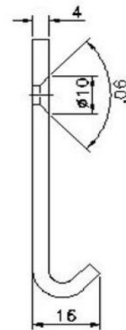

## OVER CENTRE HOOKS

Product Code	Type	Description	Material
702-10Z	To Suit 702	Over Centre Hook Medium	Zinc

Product Code	Type	Description	Material
703-20ZP	To Suit 703	Over Centre Bent Hook Large	Zinc

Product Code	Type	Description	Material
703-22ZP	To Suit 703	Over Centre Straight Hook Large	Zinc