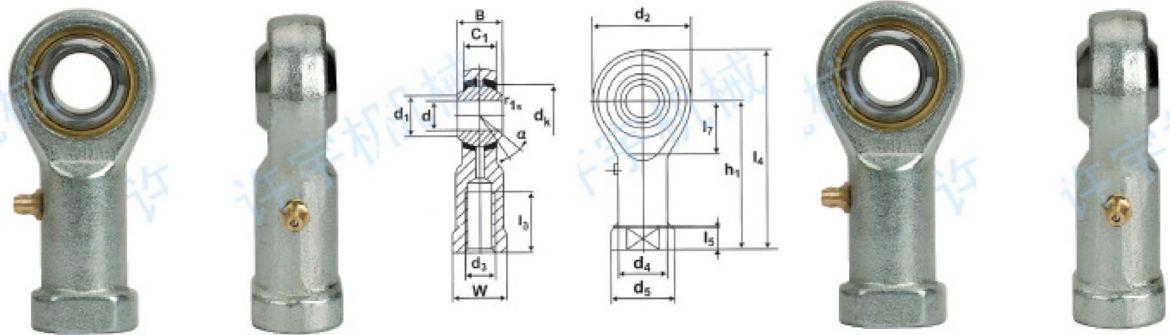

STRUTS AUSTRALIA

SPHERICAL & STUDDED ROD SERIES

Product Code	d	d₃	B	C₁	W	l₁	D₂	l₄	h₁	l₅	d₄	d₅	d_k	d₁
KSPHS06	6	M6	9	6.75	11	14	20	40	30	5	10	13	12.7	9
KSPHS08	8	M8	12	9	14	17	24	48	36	5	12.5	16	15.87	10.4
KSPHS10	10	M10	14	10.5	17	21	26	56	43	6.5	15	19	19.05	12.9