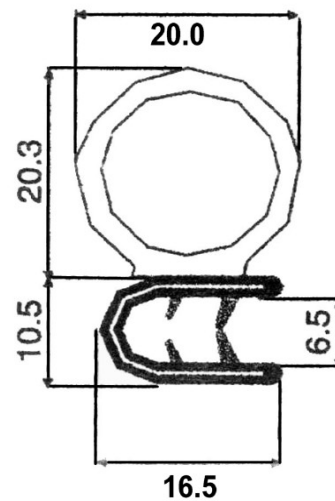

MCN054AA

GRIP RANGE 3.0 - 6.0mm

Unit 3/110 Fitzgerald Road. Laverton North, Victoria 3026

E-mail: Info@strutsaustralia.com

Web: www.strutsaustralia.com.au

Ph: 03 9369 8113 Fax: 03 9369 8070

Page: 79

Created by: Azz Ref: 100119