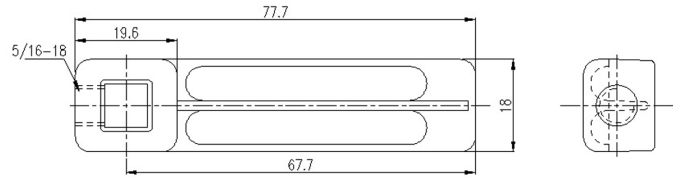

STRUTS AUSTRALIA

L & T HANDLES

Product Code	Type		Material
MCN1586	To suit T & L handle	Cam lever	Metal