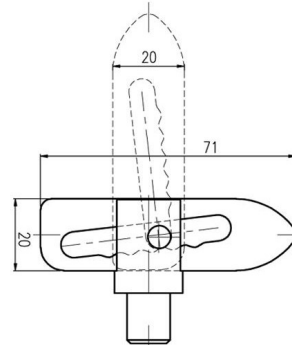

STRUTS AUSTRALIA

ANTI – LUCE FASTENERS

Product Code	Type	Description	Material
2224	Weld On	Anti luce fastener weld on	Zinc
2224S	Weld On	Anti luce fastener weld on	Stainless Steel