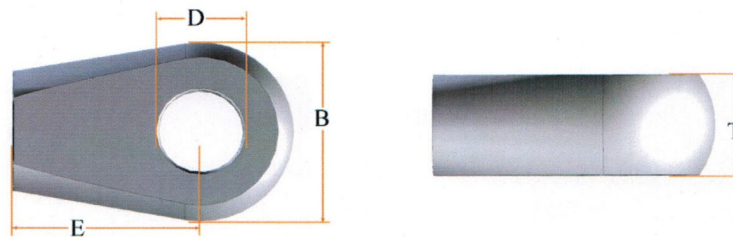

## EYELET SERIES

Product Code	D	E	M	B	T
KEMT1X4	6,1	18	M6x1.0	13	3
KEMT1X5	8,1	18	M6x1.0	13	3
KEMT1X6	6.1	27	M6x1.0	14	3

Product Code	D	T	M	E	B
KEMT22	8.1	12	M10X1.5	22	16
KEMT1Z7	10.1	12	M10X1.5	22	16
KEMT2Z8	8.1	12	M10X1.5	27	16
KEMT2Z10	10.1	12	M10X1.5	27	16