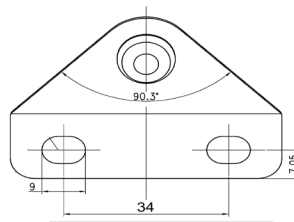

Product Code	A	B	C	D	E	F	ball position	material
KBIE00	10	17	12	3	6.5	12	External	Bright Zinc
KBIE00S	10	17	12	3	6.5	12	External	316 Stainless Steel
KBIE0013S	13	21	14	4	7.5	13.5	External	316 Stainless Steel

Product Code	D	ball position	material
KBI01	10	Flat	Bright Zinc
KBI011	13	Flat	Bright Zinc
KBI01S	10	Flat	Polished Stainless Steel
KBI011S	13	Flat	Polished Stainless Steel