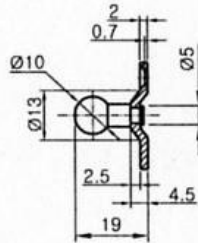

STRUTS AUSTRALIA

CABINET BRACKET SERIES

KBCA-2

KBCB

Unit 3/110 Fitzgerald Road. Laverton North, Victoria 3026

E-mail: Info@strutsaustralia.com

Web: www.strutsaustralia.com.au

Ph: 03 9369 8113 Fax: 03 9369 8070