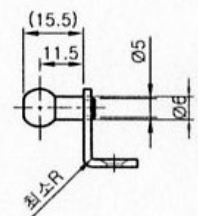

KBCD-2

Unit 3/110 Fitzgerald Road. Laverton North, Victoria 3026

E-mail: Info@strutsaustralia.com

Web: www.strutsaustralia.com.au

Ph: 03 9369 8113 Fax: 03 9369 8070