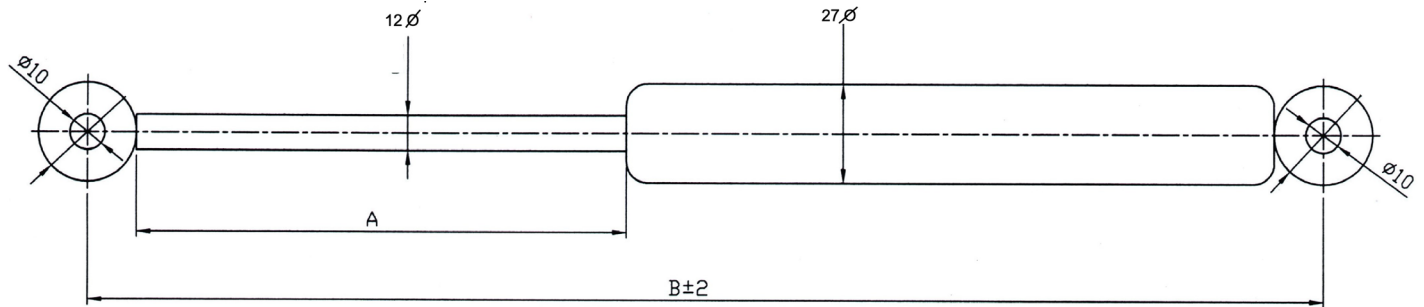

STRUTS AUSTRALIA

SEAT DAMPERS