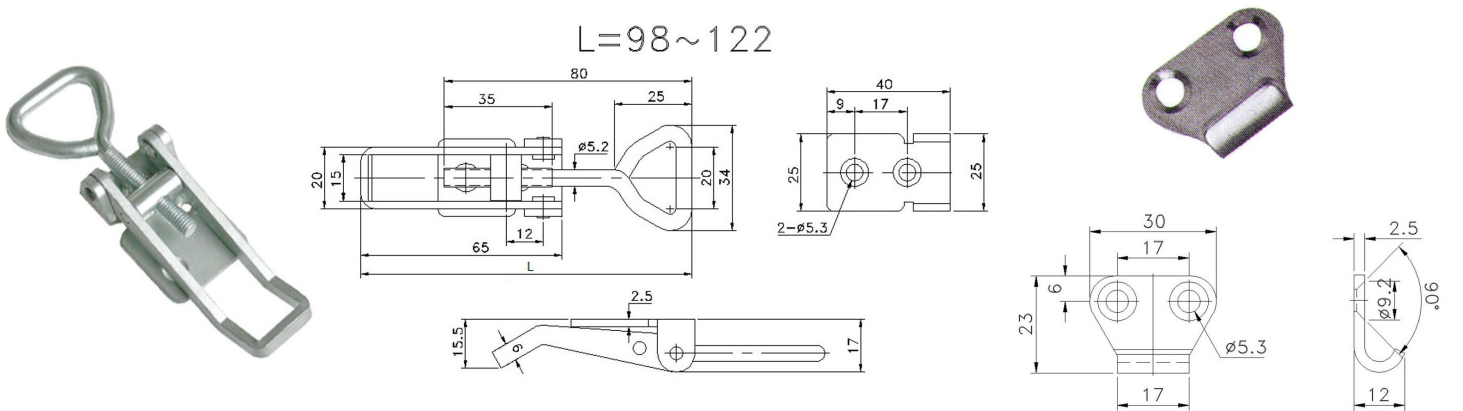

STRUTS AUSTRALIA

OVER CENTRE LATCH

Product Code	Type	Description	Material
702NLZP	Non locking	Over Centre Latch Medium	Zinc
702NLSS	Non locking	Over Centre Latch Medium	Stainless Steel
702-31ZP	Hook	Hook to suit 702NLZP	Zinc
702-31SS	Hook	Hook to suit 702NLSS	Stainless Steel