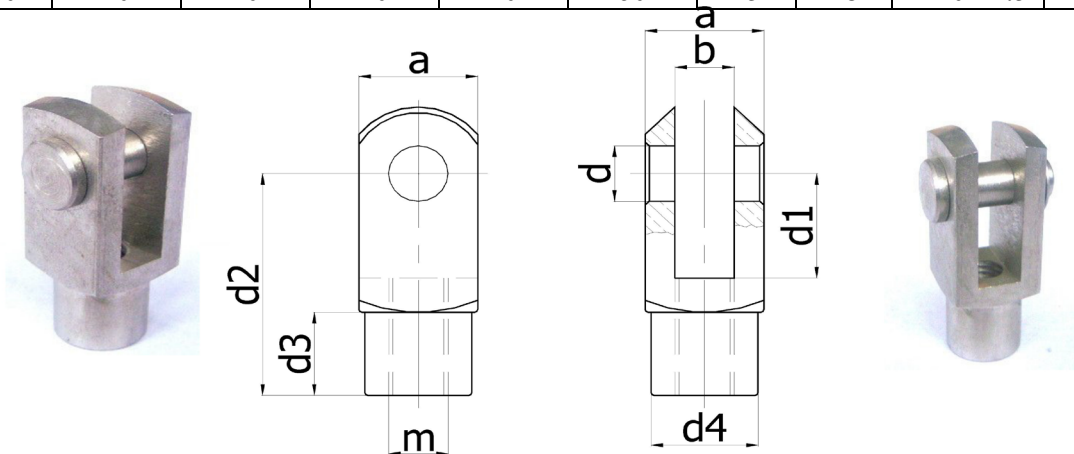

## CLEVIS & PIN SERIES

Product Code	a	b	d	d1	d2	d3	d4	m	Material
KCL0624M6	12	6	6	12	24	9	10	M6x1.0	Zinc Plated
KCL0636M6	12	6	6	24	36	9	10	M6x1.0	Zinc Plated
KCL0832M6	16	8	8	16	32	12	14	M6x1.0	Zinc Plated
KCL0832M8	16	8	8	16	32	12	14	M8X1.25	Zinc Plated
KCL0848M8	16	8	8	32	48	12	14	M8X1.25	Zinc Plated
KCL0832M10	16	8	8	16	32	12	14	M10X1.5	Zinc Plated
KCL1040M10	20	10	10	20	40	15	18	M10X1.5	Zinc Plated
KCL1060M10	20	10	10	40	60	15	18	M10X1.5	Zinc Plated