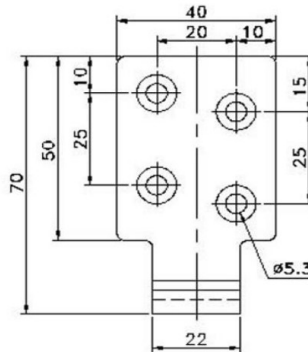

## OVER CENTRE HOOKS

Product Code	Type	Description	Material
702-10Z	To Suit 702	Over Centre Hook Medium	Zinc

Product Code	Type	Description	Material
703-20ZP	To Suit 703	Over Centre Bent Hook Large	Zinc

Product Code	Type	Description	Material
703-22ZP	To Suit 703	Over Centre Straight Hook Large	Zinc