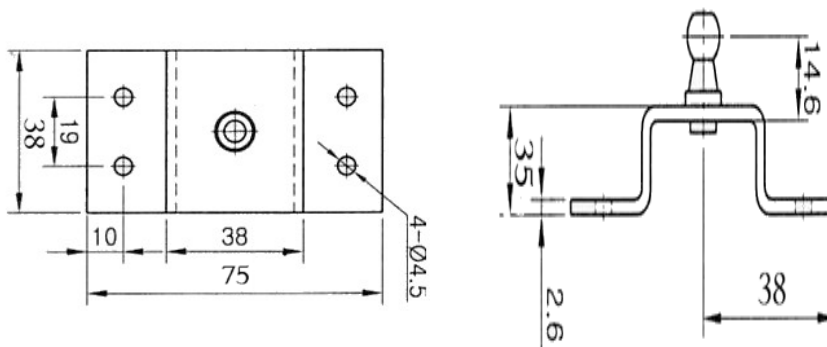

Product Code	D	Ball position	Material
KBI070	10	n/a	Black Zinc

Unit 3/110 Fitzgerald Road. Laverton North, Victoria 3026

E-mail: Info@strutsaustralia.com

Web: www.strutsaustralia.com.au

Ph: 03 9369 8113 Fax: 03 9369 8070