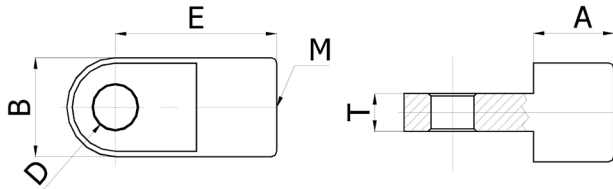

## EYELET SERIES

Product Code	D	E	M	T	B
KEMT068M6	6,1	18	M6x1.0	10	16
KEMT068D8	8,1	18	M6x1.0	10	16
KEMT829E21	8.1	21	M8X1.25	10	16

Product Code	D	E	M	T	B	A	Material
KEMT135221	10.1	21	M8X1.25	10	18	12	Bright Zinc
KEMT135221D10	10.1	21	M10X1.25	10	15	15	Bright Zinc
KEMT135221D8	8.1	21	M10X1.25	10	15	15	Bright Zinc
KEMT081025M8	8.1	25	M8X1.25	10	18	12	Bright Zinc
KEMT081025M10	8.1	25	M10X1.5	10	18	12	Bright Zinc
KEMT135221D830	8.1	30	M10X1.5	10	15	15	Bright Zinc
KEMT831	8.1	35	M8X1.25	10	20	20	Bright Zinc
KEMT1358	10.1	35	M8X1.25	10	20	20	Bright Zinc
KEMT1351	8,1	35	M10X1.5	10	18	20	Bright Zinc
KEMT135	10.1	35	M10X1.5	10	20	20	Bright Zinc