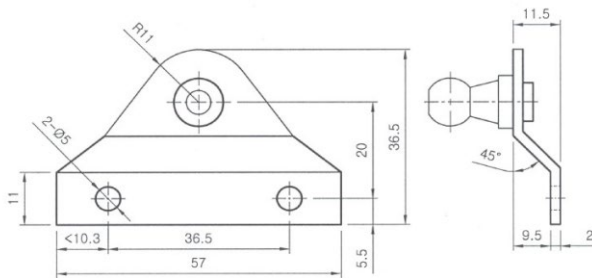

Product Code	D	Ball position	Material
KBI05	10	n/a	Black Zinc