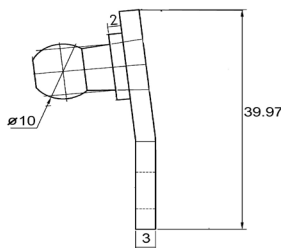

Product Code	A	B	C	D	E	F	ball position	material
KBIE00	10	17	12	3	6.5	12	External	Bright Zinc
KBIE00S	10	17	12	3	6.5	12	External	316 Stainless Steel
KBIE0013S	13	21	14	4	7.5	13.5	External	316 Stainless Steel

Product Code	D	ball position	material
KBI01	10	Flat	Bright Zinc
KBI011	13	Flat	Bright Zinc
KBI01S	10	Flat	Polished Stainless Steel
KBI011S	13	Flat	Polished Stainless Steel