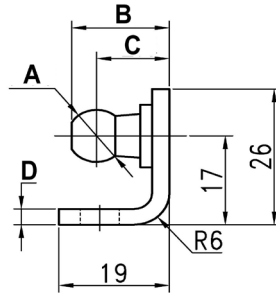

STRUTS AUSTRALIA

INDUSTRIAL BRACKET SERIES