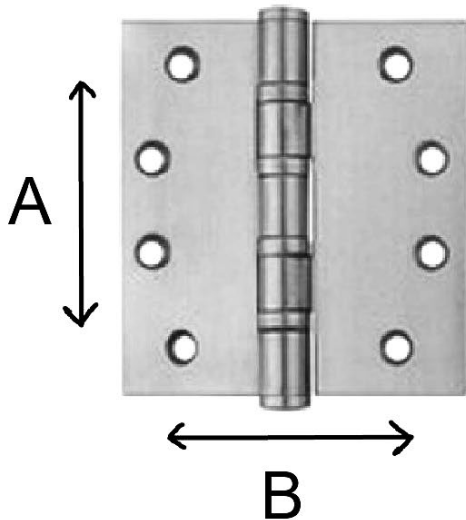

STRUTS AUSTRALIA

BUTT HINGE

Product Code	Material	A	B	Gauge
80019	S/S	50mm	38mm	1.2mm
80129	S/S	70mm	50mm	1.5mm
80139	S/S	85mm	60mm	1.5mm
80149	S/S	100mm	75mm	1.5mm
81149	S/S	100mm	75mm	2.5mm
89915	Z/P	100mm	75mm	2.5mm
89925	Z/P	100mm	100mm	2.5mm
91935	Z/P	70mm	70mm	1.5mm
91955	Z/P	100mm	100mm	1.6mm
92145	Z/P	63mm	63mm	1.5mm
91925	B/S	50mm	50mm	1.5mm
91931	B/S	70mm	70mm	1.5mm
89921	B/S	100mm	100mm	2.5mm

*S/S = Stainless Steel

Z/P = Zinc Plated

B/S = Bright Steel

Unit 3/110 Fitzgerald Road. Laverton North, Victoria 3026

E-mail: Info@strutsaustralia.com

Web: www.strutsaustralia.com.au

Ph: 03 9369 8113 Fax: 03 9369 8070

Page: 68

Created by: Azz Ref: 100119