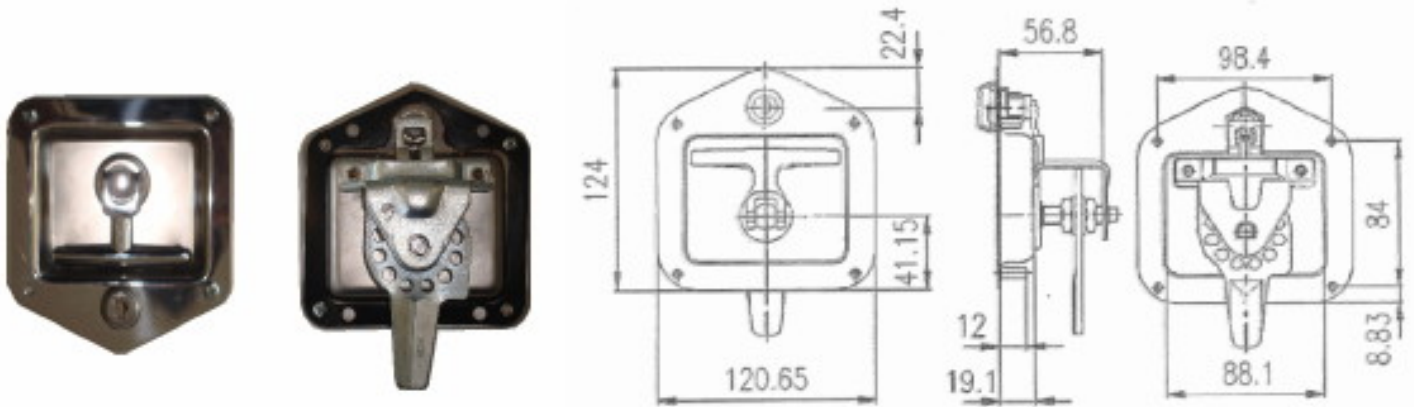

STRUTS AUSTRALIA

FOLDING T HANDLES

Product Code	Key	Description	Tongue	Material
50207-510	510	Folding T handle	Straight	Stainless Steel
50208-	510,511	Folding T handle	Bent	Stainless Steel