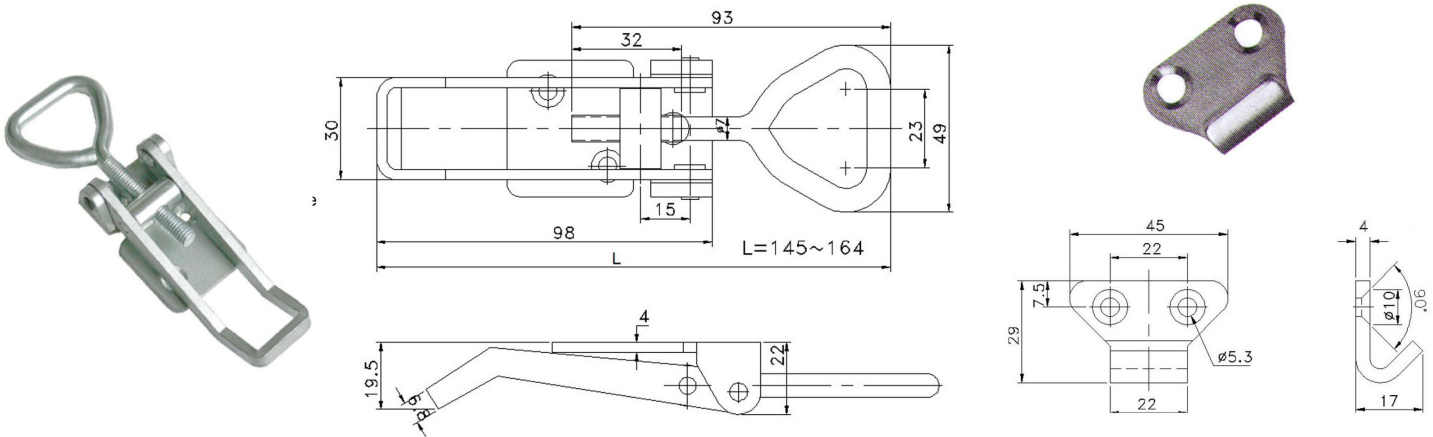

STRUTS AUSTRALIA

OVER CENTRE LATCH

Product Code	Type	Description	Material
703NLZP	Non locking	Over Centre Latch Large	Zinc
703NLSS	Non locking	Over Centre Latch Large	Stainless Steel
703-41ZP	Hook	Hook to suit 703NLZP	Zinc
703-41SS	Hook	Hook to suit 703NLSS	Stainless Steel