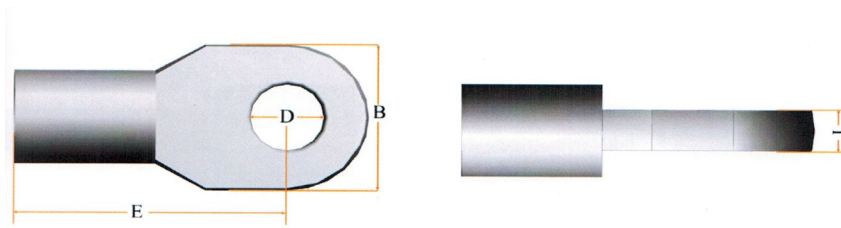

STRUTS AUSTRALIA

EYELET SERIES

Product Code	D	E	M	B	T
KEMT1X4	6,1	18	M6x1.0	13	3
KEMT1X5	8,1	18	M6x1.0	13	3
KEMT1X6	6.1	27	M6x1.0	14	3