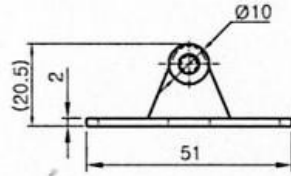

STRUTS AUSTRALIA

CABINET BRACKET SERIES

KBCA

KBCA-2

Unit 3/110 Fitzgerald Road. Laverton North, Victoria 3026

E-mail: Info@strutsaustralia.com

Web: www.strutsaustralia.com.au

Ph: 03 9369 8113 Fax: 03 9369 8070