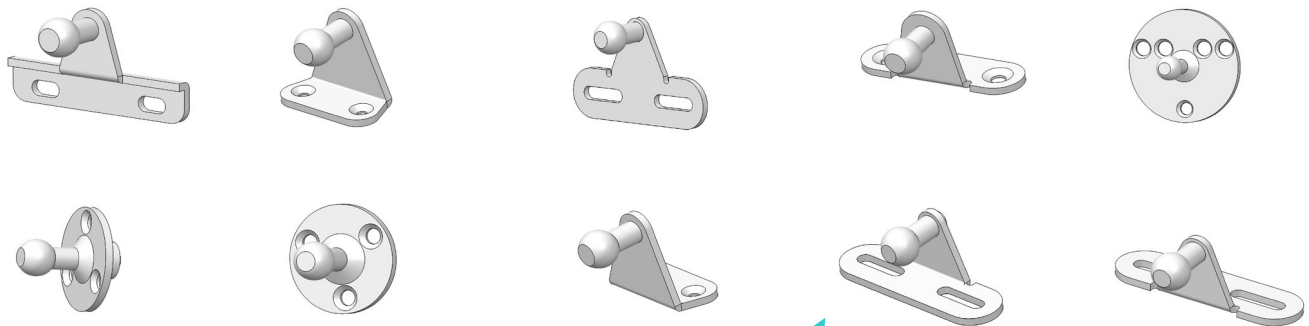

ADD END FITTINGS
TO SUIT
APPLICATION

Unit 3/110 Fitzgerald Road. Laverton North, Victoria 3026

E-mail: Info@strutsaustralia.com

Web: www.strutsaustralia.com.au

Ph: 03 9369 8113 Fax: 03 9369 8070

Page: 23

Created by: Azz Ref: 100119