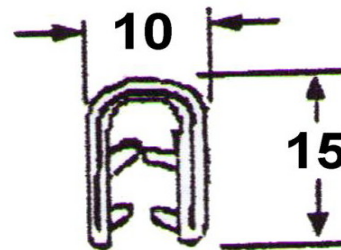

MCN269464

GRIP RANGE 2.0 - 3.0mm

Unit 3/110 Fitzgerald Road. Laverton North, Victoria 3026

E-mail: Info@strutsaustralia.com

Web: www.strutsaustralia.com.au

Ph: 03 9369 8113 Fax: 03 9369 8070