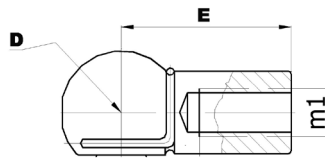

## METAL BALL CUP SERIES

Product Code	D	C	M	Material
KBCM10-18XM6	10	18	M6 X 1.0mm	Black Zinc Plated
KBCM10-21XM8	10	18	M6 X 1.0mm	Black Zinc Plated

duct Code	D	E	Retaining clip	M1	Material
<a href="#">KBCS10-18EM6</a>	10	18	External	M6 x 1.0mm	316 Stainless
<a href="#">KBCS10-18IM6</a>	10	18	Internal	M6 x 1.0mm	316 Stainless
<a href="#">KBCS10-30EM6</a>	10	30	External	M6 x 1.0mm	316 Stainless
<a href="#">KBCS10-21EM8</a>	10	21	External	M8 x 1.25mm	316 Stainless
<a href="#">KBCS10-18IM8</a>	10	18	Internal	M6 x 1.0mm	316 Stainless
<a href="#">KBCS10-30EM8</a>	10	30	External	M8 x 1.25mm	316 Stainless
<a href="#">KBCS13-21EM8</a>	13	21	External	M8 x 1.25mm	316 Stainless
<a href="#">KBCS13-30EM8</a>	13	30	External	M8 x 1.25mm	316 Stainless
<a href="#">KBCS13-40EM8</a>	13	40	External	M8 x 1.25mm	316 Stainless
<a href="#">KBCS13-21M10</a>	13	21	External	M10x1.5mm	316 Stainless
<a href="#">KBCS13-30M10</a>	13	30	External	M10x1.5mm	316 Stainless
<a href="#">KBCS13-40M10</a>	13	40	External	M10x1.5mm	316 Stainless