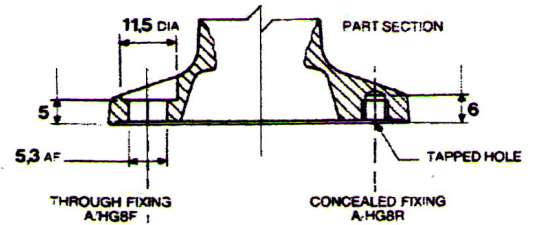

STRUTS AUSTRALIA

L & T HANDLES

Product Code	Type	Description	Material
60005CCW	Counter clockwise	T handle front fixing	Chrome
60005CW	Clockwise	T handle front fixing	Chrome
60006CW	Clockwise	T handle rear fixing	Chrome
60006CCW	Counter clockwise	T handle rear fixing	Chrome