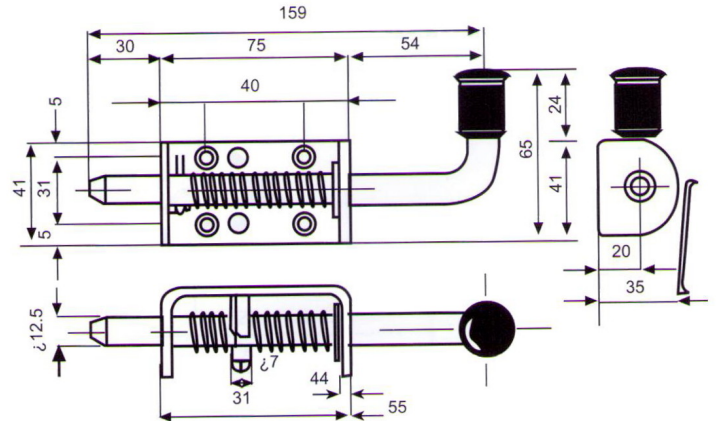

STRUTS AUSTRALIA

SPRING BOLTS

Product Code	Description	Material
70701	Spring bolt	Zinc plated
70101S	Spring bolt	Stainless Steel