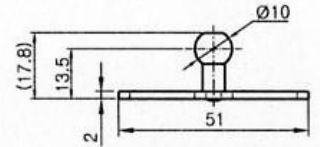

KBCA-1

KBCA-2