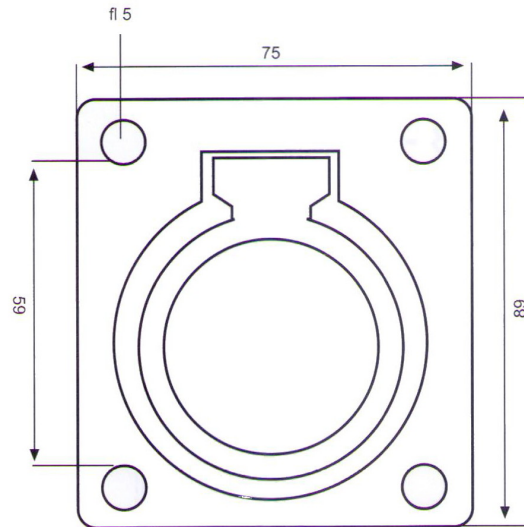

STRUTS AUSTRALIA

LASHING RINGS

Product Code	SWL	Description	Material
98600ZP	200 kilo	Lashing ring small	Zinc Plated
98600SS	200 kilo	Lashing ring small	Stainless Steel