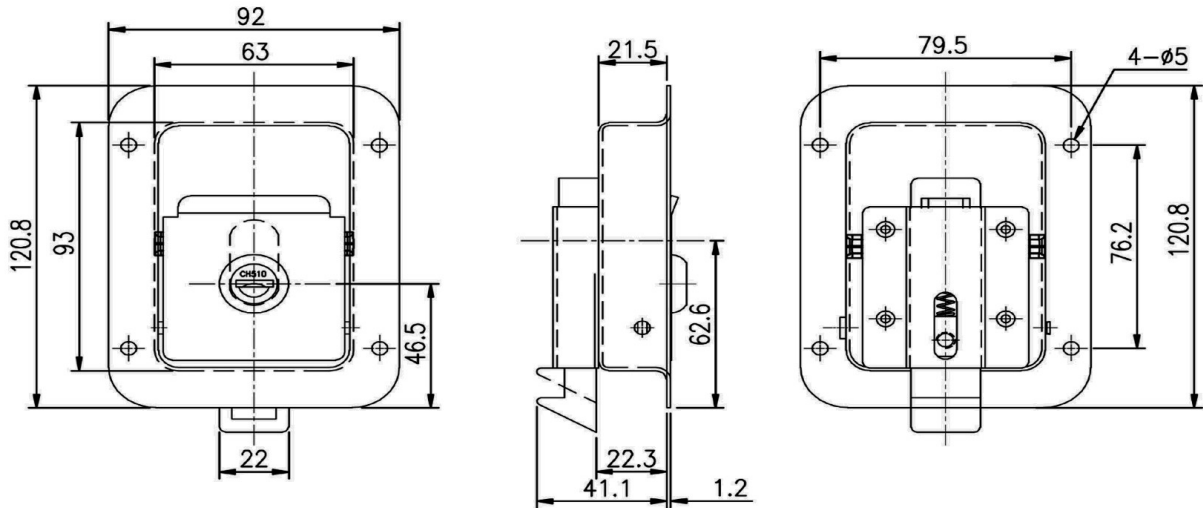

STRUTS AUSTRALIA

PADDLE LOCKS

Product Code	Key	Description	Material
MCN902ZP-INT	510	Paddle lock interior release	Zinc
MCN902SS-INT	510	Paddle lock interior release	Stainless Steel
MCN902B-INT	510	Paddle lock interior release	Black Zinc

Unit 3/110 Fitzgerald Road. Laverton North, Victoria 3026

E-mail: Info@strutsaustralia.com

Web: www.strutsaustralia.com.au

Ph: 03 9369 8113 Fax: 03 9369 8070

Page: 54

Created by: Azz Ref: 100119