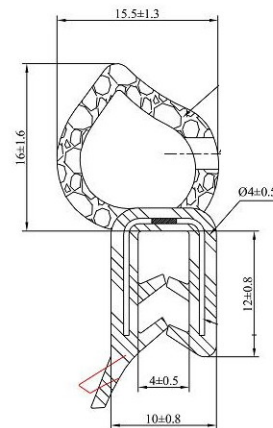

MCN016

GRIP RANGE 2.0 - 4.0mm

Unit 3/110 Fitzgerald Road. Laverton North, Victoria 3026

E-mail: Info@strutsaustralia.com

Web: www.strutsaustralia.com.au

Ph: 03 9369 8113 Fax: 03 9369 8070