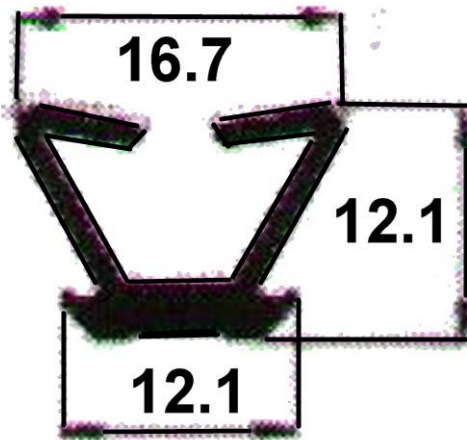

STRUTS AUSTRALIA

PINCHWELD – TOP MOUNT

GRIP RANGE 0.5 - 1.5mm

GRIP RANGE 2.0 - 4.0mm

GRC-12

GRIP RANGE 2.0 - 4.0mm

Unit 3/110 Fitzgerald Road. Laverton North, Victoria 3026

E-mail: Info@strutsaustralia.com

Web: www.strutsaustralia.com.au

Ph: 03 9369 8113 Fax: 03 9369 8070