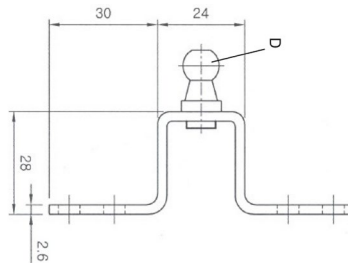

STRUTS AUSTRALIA

INDUSTRIAL BRACKET SERIES

Product Code	D	Ball position	Material
KBIE17	10	External	Black Zinc