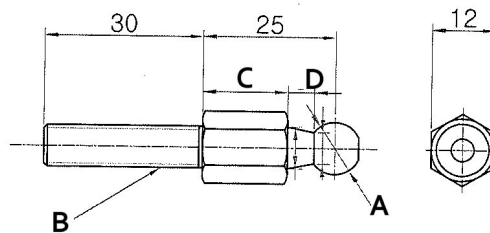

STRUTS AUSTRALIA

METAL BALL STUD SERIES

Product Code	Specifications
KBSW10-11M8	10mm dia ball stud with fixed washer 17mm centres M8 x 1.25 10mm long thread
KBSR1018	10mm dia ball rivet 18mm centres
KBSR1013	10mm dia ball rivet 13mm centres

Product Code	a	b	c	d	Material
KBS0810M6	8	M6X1.0	10	13	Black Zinc Plated
KBS1014M6	10	M6X1.0	14	16	Black Zinc Plated
KBS1014M8	10	M8X1.25	14	16	Black Zinc Plated
KBS1030M8	10	M8X1.25	30	16	Black Zinc Plated
KBS1316M8	13	M8X1.25	16	15	Black Zinc Plated
KBS1330M8	13	M8X1.25	30	15	Black Zinc Plated
KBS1316M10	13	M10X1.5	16	15	Black Zinc Plated
KBS1330M10	13	M10X1.5	30	15	Black Zinc Plated
KBS1340M10	13	M10X1.5	40	15	Black Zinc Plated
KBS1620M10	16	M10X1.5	20	16	Black Zinc Plated
KBSS1014M8	10	M8X1.25	14	16	316 Stainless Steel
KBSS1316M8	13	M8X1.25	16	15	316 Stainless Steel

Product Code	a	b	c	d	Material
KBSH1030M8	10	M8X1.25	16	5	Black Zinc Plated
KBSH1330M10	13	M10X1.5	14	6	Black Zinc Plated

Unit 3/110 Fitzgerald Road. Laverton North, Victoria 3026

E-mail: Info@strutsaustralia.com

Web: www.strutsaustralia.com.au

Ph: 03 9369 8113 Fax: 03 9369 8070

Page: 30

Created by: Azz Ref: 100119