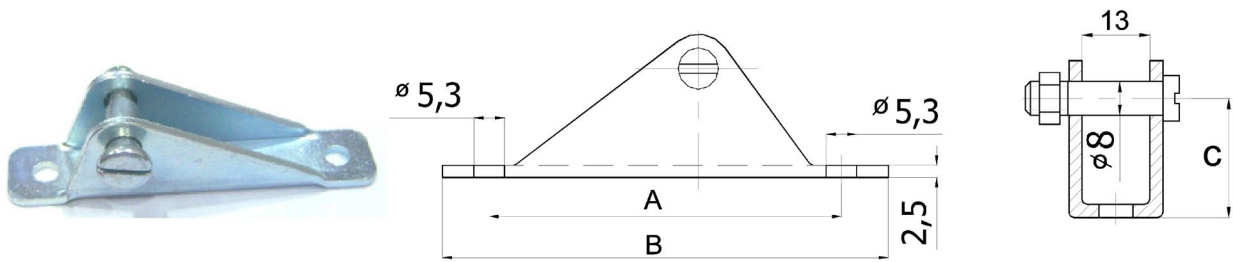

STRUTS AUSTRALIA

EYELET SERIES

Product Code	A	B	C
KBI031	75	95	20
KBI032	50	69	17