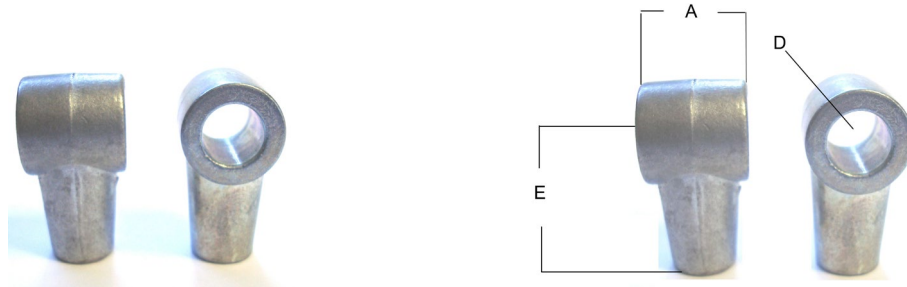

STRUTS AUSTRALIA

EYELET SERIES

Product Code	A	E	D	M	Material
KEMT510M8	18	25	10	M8x1.25	Bright Zinc
KEMT510M10	18	25	10	M10x1.5	Bright Zinc