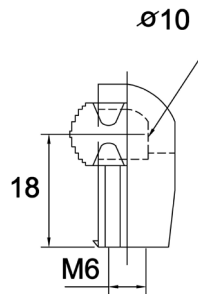

STRUTS AUSTRALIA

PLASTIC BALL CUP SERIES

KBCP10-18FM6