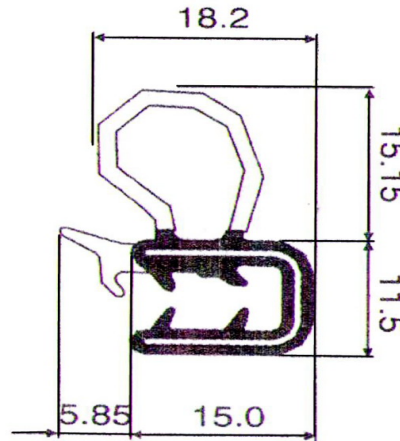

MCN004

GRIP RANGE 2.0 - 4.0mm

Unit 3/110 Fitzgerald Road. Laverton North, Victoria 3026

E-mail: Info@strutsaustralia.com

Web: www.strutsaustralia.com.au

Ph: 03 9369 8113 Fax: 03 9369 8070

Page: 80

Created by: Azz Ref: 100119