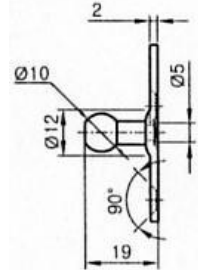

STRUTS AUSTRALIA

CABINET BRACKET SERIES

KBCA-2

KBCB-2

Unit 3/110 Fitzgerald Road. Laverton North, Victoria 3026

E-mail: Info@strutsaustralia.com

Web: www.strutsaustralia.com.au

Ph: 03 9369 8113 Fax: 03 9369 8070