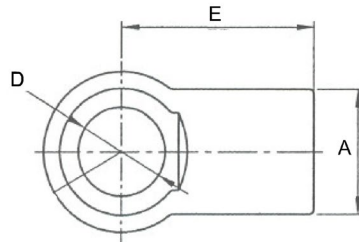

STRUTS AUSTRALIA

EYELET SERIES

Product Code	D	E	M	T	A	Material
KES06061118	6.1	18	M6X1.0	11	14	S/S 316
KES06081121	8.1	18	M6X1.0	11	16	S/S 316
KES09081121	8.1	21	M8X1.25	11	16	S/S 316
KES10081121	8.1	21	M10X1.5	11	16	S/S 316
KES10101121	10.1	21	M10X1.5	11	16	S/S 316
KEM09081121	8.1	21	M8X1.25	11	16	Black zinc
KEM09101121	10.1	21	M8X1.25	11	16	Black Zinc
KEM10081121	8.1	21	M10X1.5	11	16	Black Zinc
KEM10101121	10.1	21	M10X1.5	11	16	Black Zinc