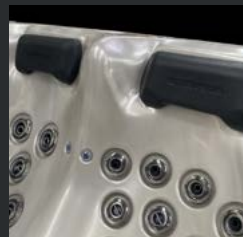

Colour palette

Embossed Headrests

In response to manufacturing challenges, we are replacing the current Lounger and Versatile head rests with one Sapphire Embossed headrest across all models. This will be a phased approach during 2022