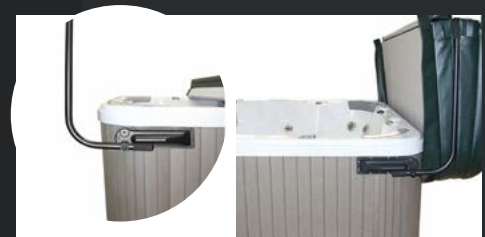

Accessories

myShade

The instant outdoor room allowing you to use your spa rain, hail or shine. With simple installation and the ability to roll in when not in use.

Cover-Lift-ECO

- powder coated aluminium
- heavy duty moulded side brackets
- easy removal & storage of spa cover