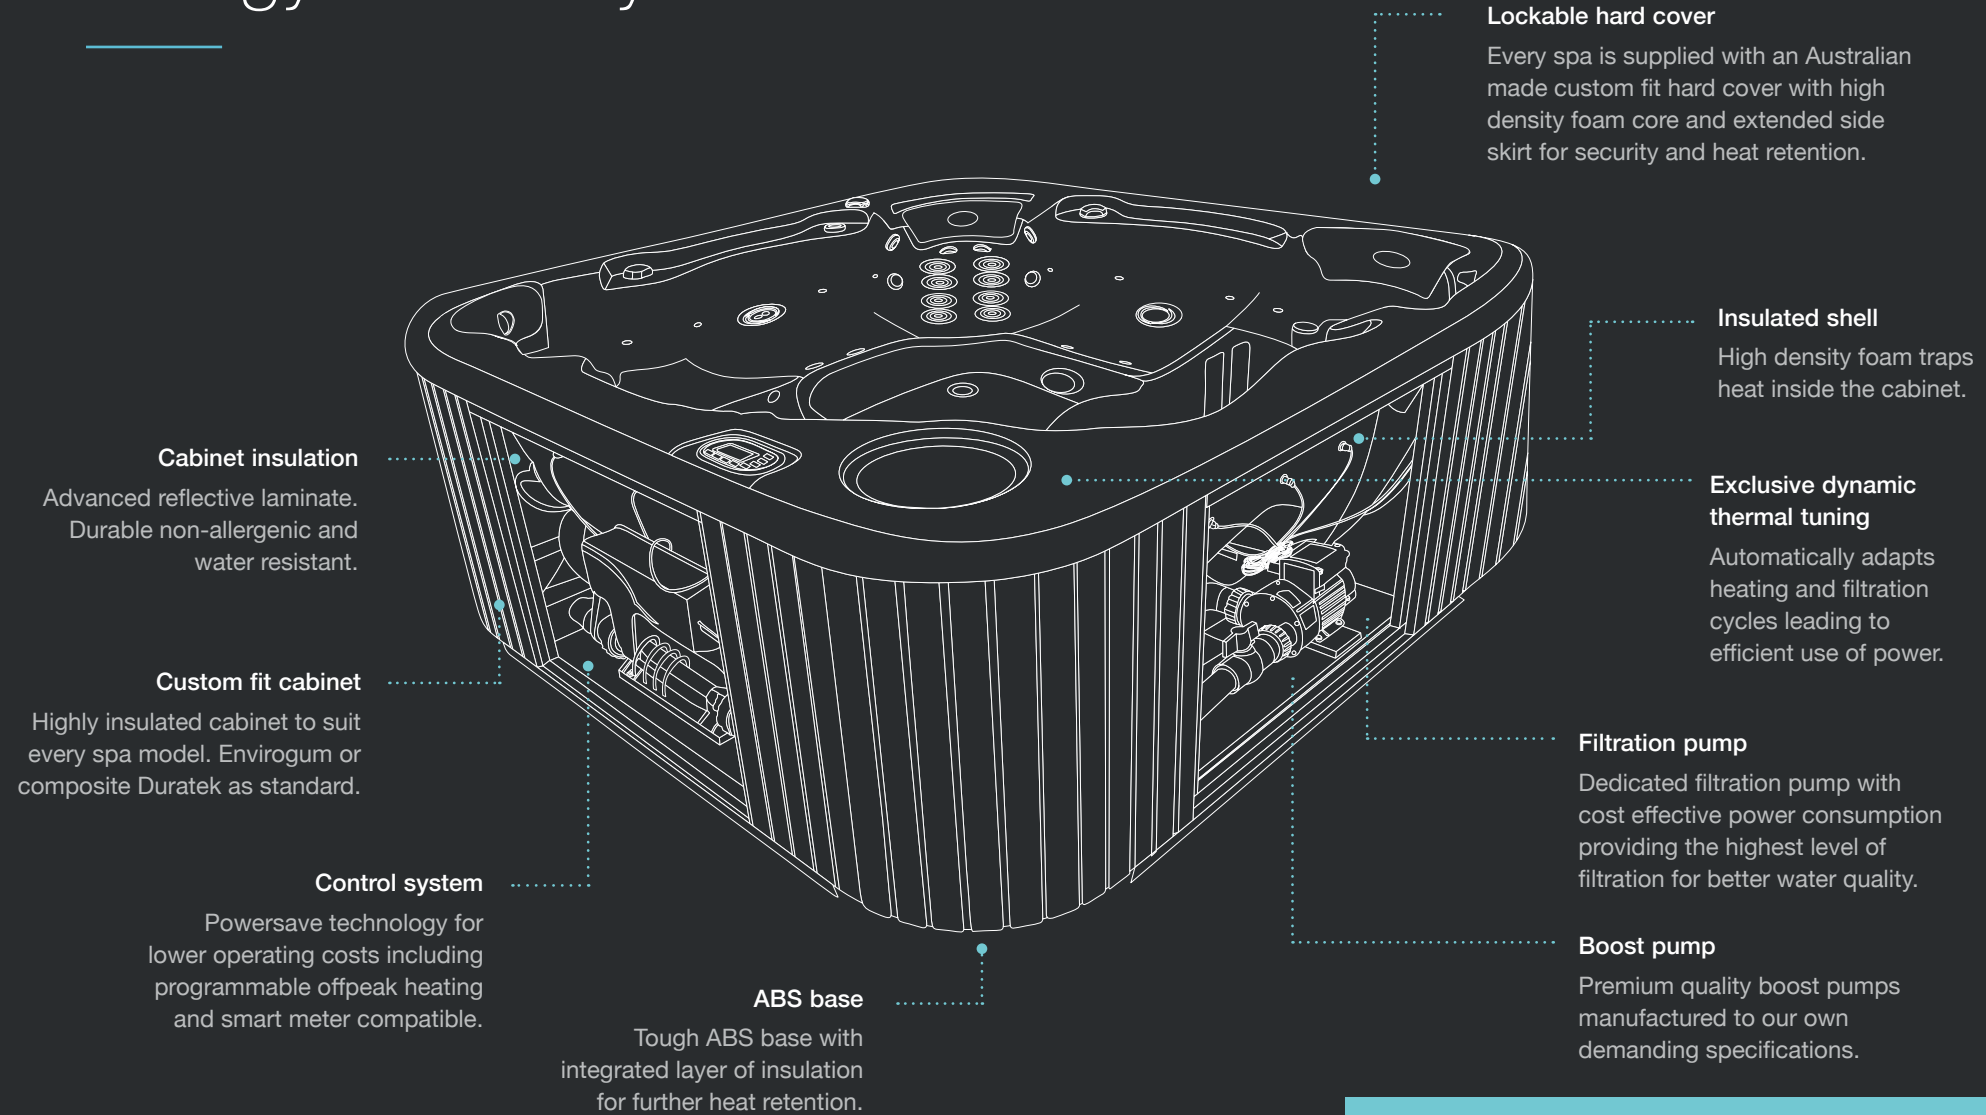

Legs, hips, thighs & buttocks

This purpose built recliner targets the muscles of your legs, hips, thighs, buttocks and calves to deliver an invigorating hydro workout without the sweat.

Energy efficiency

For technical information refer to our website

Superior performance with superior features

SQR jet system

- New spectrum jets on all sapphire spas.
- SQR (Simple, Quick, Reliable) System.
- Better seals to provide increased jet pressure.

Superior performance

- 20% increase in pressure achieved via a more effective venturi.
- Almost zero water bypass resulting in more water being forced into the jet.
- Free flowing jet that allows greater pressure at jet face.