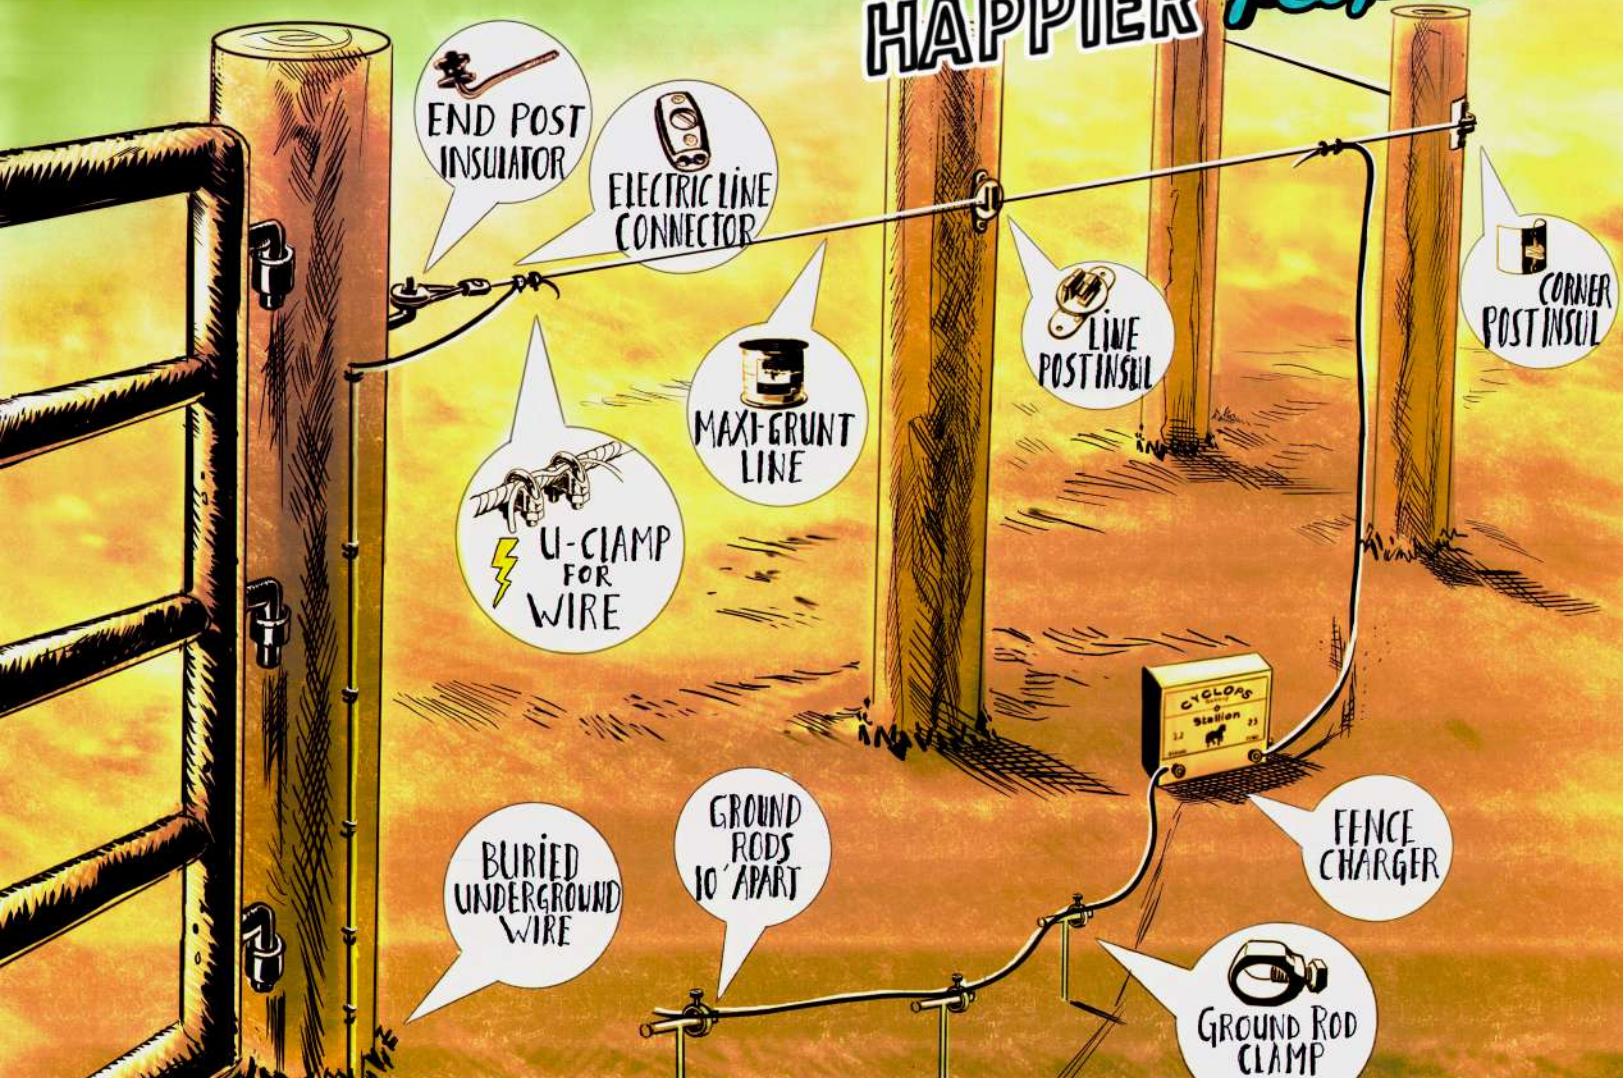

HERE'S HOW THE DURABLE CAMEO SYSTEM WORKS:
MOST CUSTOMERS CHOOSE 5-LINE CAMEO PLUS MAXI-GRUNT ELECTRIC TOP LINE

EASY TO INSTALL & HAND TIGHTEN!

PERMALUBE CAMEO PUTS A **STOP** TO "CHEESE CUTTER" INJURIES!

KEEPS HORSES SAFE
With Over

DURABILITY
TEN YEAR WARRANTY

5000 POUNDS

of GENTLE FORCE

STOP HEAVY LIFTING
1000' OF CAMEO WEIGHS 9 LBS!

Uses Any Post Style

SIGHT = SAFETY
Horses easily see white cameo

800.822.5426

CAMEO
THE SAFE HORSE FENCE
EST. 1996

ENERGIZE
YOUR FENCE WITH CAMEO

MAXI GRUNT!

Works with **ANY** fence system

EASIER *Installs*
SAFER *Horses*
HAPPIER *People!*

CAMEO FENCE SYSTEM - WWW.CAMEOFENCING.COM - 800.822.5426