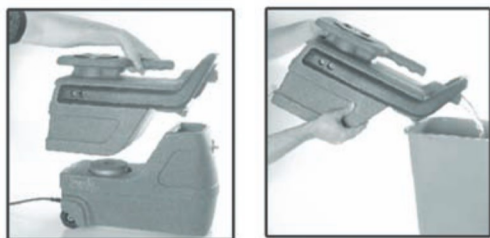

SEE THE BENEFITS of the 3-Gallon Spot Extractor

Warranty: Lifetime on body, 2-years on motor and pump, 1-year on all electrical components, 90-days on tools and accessories.

- The Spot Extractor offers fast, efficient spot cleaning of carpets, rugs and upholstery.
- Lightweight and great for small upholstery and spot cleaning jobs.
- A durable 55 PSI pump delivers extracting solution into the carpet.
- The 2-stage Ametek 804 Watt / 100 CFM vacuum motor efficiently recovers spent solution and soils which allows for faster carpet drying.
- Includes a smooth-glide slide-out, molded carrying handle and double ball-bearing urethane wheels for easy machine transport.
- Roto-molded polyethylene body withstands the toughest working environments and resist dents, chips and cracks.
- Includes (1) 20-Foot, 16/3-gauge safety power cord.

COMPARE THE FEATURES. COMPARE THE TECHNOLOGY

The choice is simple – the Ultimate Solutions Spotter!

ASK ABOUT OUR SUPER SPOT-XTRACT!

The Super Spot Extractor (Model No. 50-3000) includes a 2-stage super motor, that allows for 30% more water lift than our standard model. Feel the power of the Super Spot Extractor and 98.8" of water lift!

TROUBLE-FREE DISPOSAL

The recovery tank separates for clean, easy disposal of spent solution and soils.

SPOT EXTRACTOR KITS

- 50-1000 Spotter with 7 ft. Vacuum and Solution Hoses and 4" Clear View Upholstery Tool
- 50-1001 Spotter with 7 ft. Vacuum and Solution Hoses and 4" Stainless Steel Upholstery Tool
- 50-1002 Spotter Machine Only - No Hoses or Tools

SPECIFICATIONS

3-GALLON SPOT EXTRACTOR

- Tanks:** Roto-Molded Polyethylene, 3-Gallon Solution and 3-Gallon Recovery Tank Capacity
- Solution Pump:** 55 PSI (100 PSI also Available)
- Vacuum Motor:** 2-Stage Ametek, 804 Watt, 100 CFM
- Voltage:** 115 Volts
- Water lift:** 76"
- Power Cord:** (1) 20-Foot, 16/3-Gauge Safety Power Cord
- Dimensions:** 21" L x 10" W x 19" H
- Shipping Weight:** 19 lbs. (Model No. 50-1000)