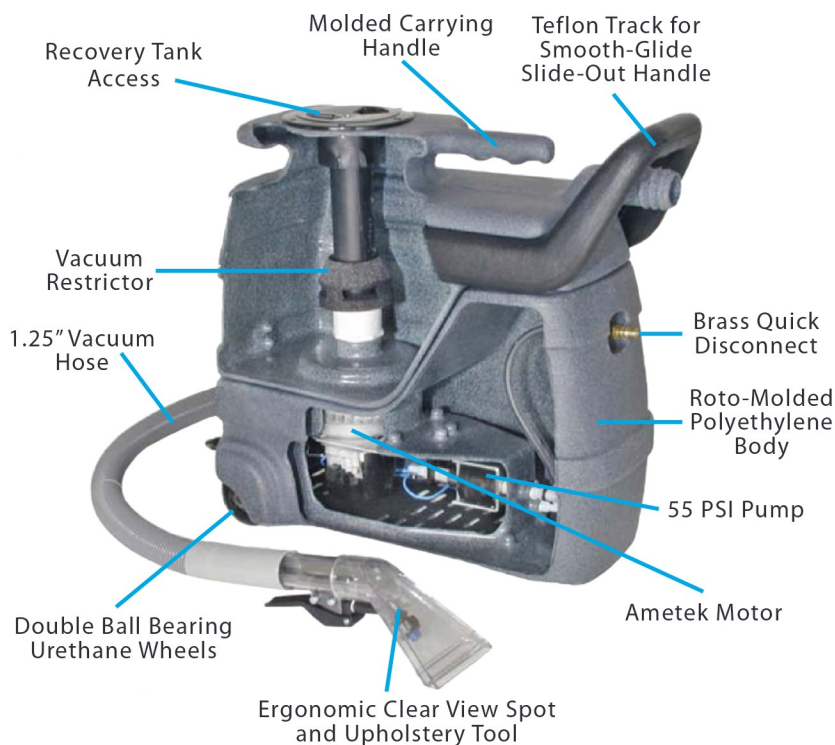

SEE THE BENEFITS of the 3-Gallon Spot Extractor

Warranty: Lifetime on body, 2-years on motor and pump, 1-year on all electrical components, 90-days on tools and accessories.

- The Spot Extractor offers fast, efficient spot cleaning of carpets, rugs and upholstery.
- Lightweight and great for small upholstery and spot cleaning jobs.
- A durable 55 PSI pump delivers extracting solution into the carpet.
- The 2-stage Ametek 804 Watt / 100 CFM vacuum motor efficiently recovers spent solution and soils which allows for faster carpet drying.
- Includes a smooth-glide slide-out, molded carrying handle and double ball-bearing urethane wheels for easy machine transport.
- Roto-molded polyethylene body withstands the toughest working environments and resist dents, chips and cracks.
- Includes (1) 20-Foot, 16/3-gauge safety power cord.

COMPARE THE FEATURES. COMPARE THE TECHNOLOGY

The choice is simple – the Ultimate Solutions Spotter!

ASK ABOUT OUR SUPER SPOT-XTRACT!

The Super Spot Extractor (Model No. 50-3000) includes a 2-stage super motor, that allows for 30% more water lift than our standard model. Feel the power of the Super Spot Extractor and 98.8" of water lift!

TROUBLE-FREE DISPOSAL

The recovery tank separates for clean, easy disposal of spent solution and soils.

SPOT EXTRACTOR KITS

- 50-1000 Spotter with 7 ft. Vacuum and Solution Hoses and 4" Clear View Upholstery Tool
- 50-1001 Spotter with 7 ft. Vacuum and Solution Hoses and 4" Stainless Steel Upholstery Tool
- 50-1002 Spotter Machine Only - No Hoses or Tools

SPECIFICATIONS

3-GALLON SPOT EXTRACTOR

- Tanks:** Roto-Molded Polyethylene, 3-Gallon Solution and 3-Gallon Recovery Tank Capacity
- Solution Pump:** 55 PSI (100 PSI also Available)
- Vacuum Motor:** 2-Stage Ametek, 804 Watt, 100 CFM
- Voltage:** 115 Volts
- Water lift:** 76"
- Power Cord:** (1) 20-Foot, 16/3-Gauge Safety Power Cord
- Dimensions:** 21" L x 10" W x 19" H
- Shipping Weight:** 19 lbs. (Model No. 50-1000)