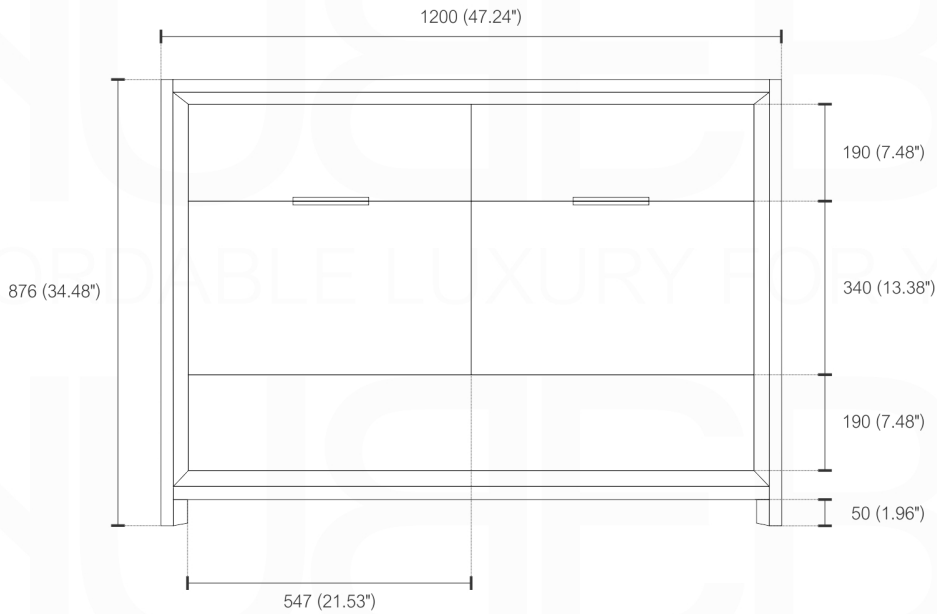

# NUDO 48 DOUBLE

Sink: SpainSink48D

Dimensions:	width	depth	height
inches	47.24"	20.43"	34.48"
mm	1200	519	876

NOTE: DIMENSIONS AND TECHNICAL DETAILS ARE SUBJECT TO CHANGE WITHOUT NOTICE

. FRONT ELEVATION

. SIDE ELEVATION

. TOP ELEVATION

**SQUARE SINK SPAIN**  
**48" DOUBLE**

. FRONT ELEVATION

. TOP ELEVATION

. SIDE ELEVATION