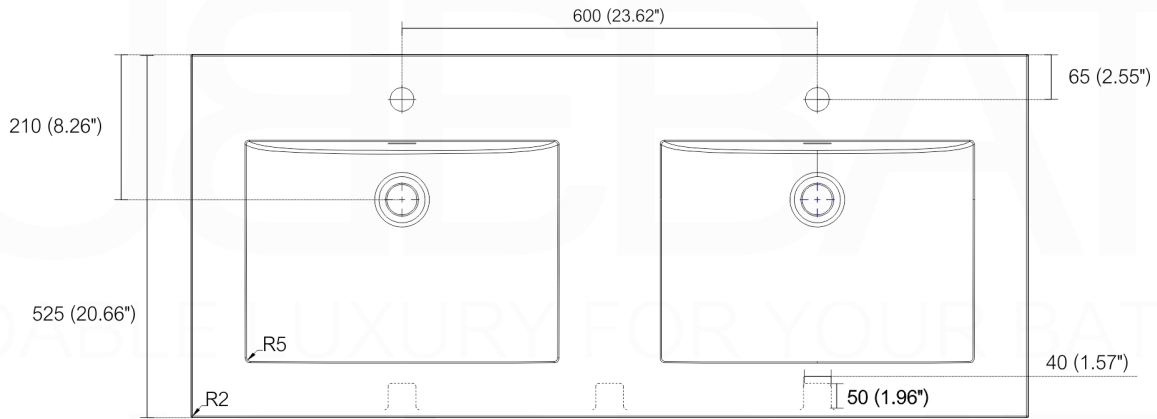

# NUDO 48 DOUBLE

Sink: SpainSink48D

Dimensions:	width	depth	height
inches	47.24"	20.43"	34.48"
mm	1200	519	876

NOTE: DIMENSIONS AND TECHNICAL DETAILS ARE SUBJECT TO CHANGE WITHOUT NOTICE

. FRONT ELEVATION

. SIDE ELEVATION

. TOP ELEVATION

**SQUARE SINK SPAIN**  
**48" DOUBLE**

. FRONT ELEVATION

. TOP ELEVATION

. SIDE ELEVATION