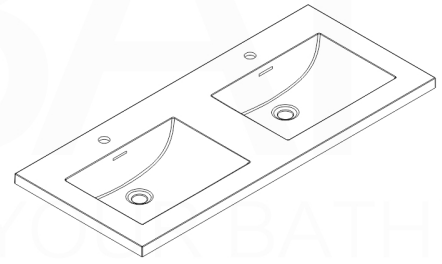

# NUDO 48 DOUBLE

Sink: SpainSink48D

Dimensions:	width	depth	height
inches	47.24"	20.43"	34.48"
mm	1200	519	876

NOTE: DIMENSIONS AND TECHNICAL DETAILS ARE SUBJECT TO CHANGE WITHOUT NOTICE

. FRONT ELEVATION

. SIDE ELEVATION

. TOP ELEVATION

**SQUARE SINK SPAIN**  
**48" DOUBLE**

. FRONT ELEVATION

. TOP ELEVATION

. SIDE ELEVATION