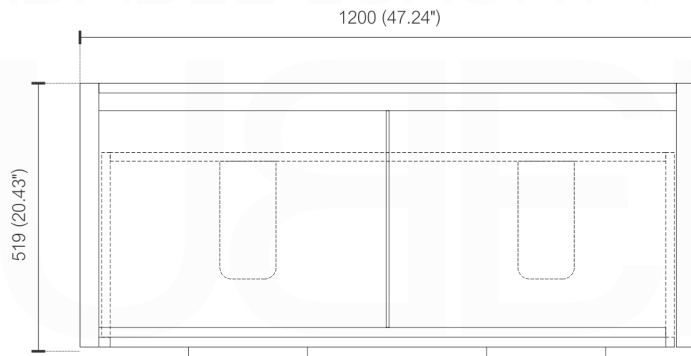

# NUDO 48 DOUBLE

Sink: SpainSink48D

Dimensions:	width	depth	height
inches	47.24"	20.43"	34.48"
mm	1200	519	876

NOTE: DIMENSIONS AND TECHNICAL DETAILS ARE SUBJECT TO CHANGE WITHOUT NOTICE

. FRONT ELEVATION

. SIDE ELEVATION

. TOP ELEVATION

**SQUARE SINK SPAIN**  
**48" DOUBLE**

. FRONT ELEVATION

. TOP ELEVATION

. SIDE ELEVATION