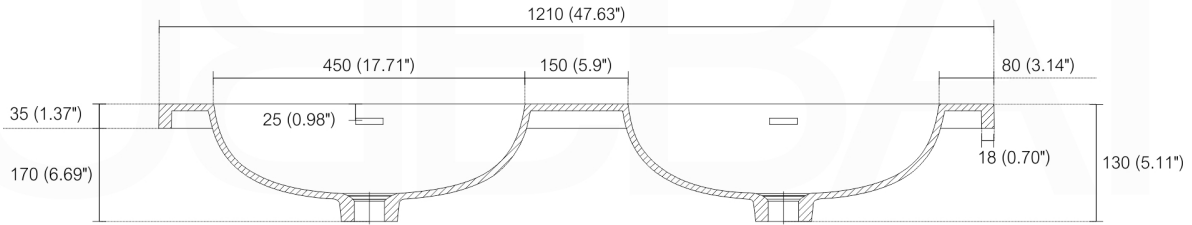

# NUDO 48 DOUBLE

Sink: SpainSink48D

Dimensions:	width	depth	height
inches	47.24"	20.43"	34.48"
mm	1200	519	876

NOTE: DIMENSIONS AND TECHNICAL DETAILS ARE SUBJECT TO CHANGE WITHOUT NOTICE

. FRONT ELEVATION

. SIDE ELEVATION

. TOP ELEVATION

**SQUARE SINK SPAIN**  
**48" DOUBLE**

. FRONT ELEVATION

. TOP ELEVATION

. SIDE ELEVATION