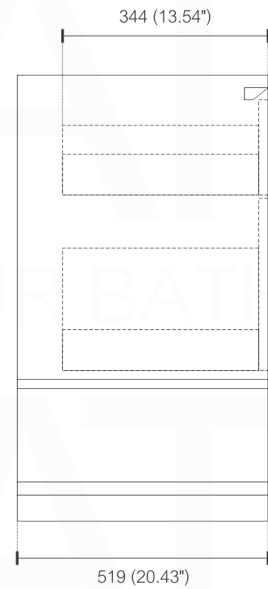

# NUDO 48 DOUBLE

Sink: SpainSink48D

Dimensions:	width	depth	height
inches	47.24"	20.43"	34.48"
mm	1200	519	876

NOTE: DIMENSIONS AND TECHNICAL DETAILS ARE SUBJECT TO CHANGE WITHOUT NOTICE

. FRONT ELEVATION

. SIDE ELEVATION

. TOP ELEVATION

**SQUARE SINK SPAIN**  
**48" DOUBLE**

. FRONT ELEVATION

. TOP ELEVATION

. SIDE ELEVATION