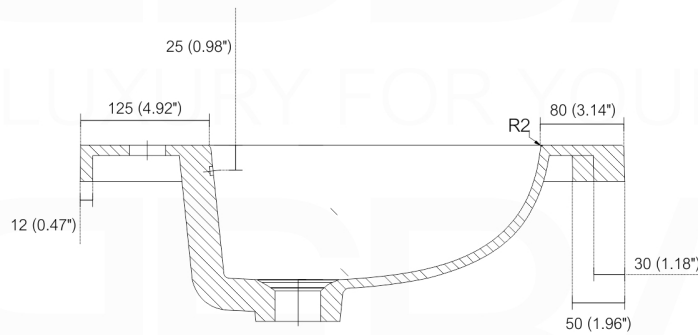

# NUDO 48 DOUBLE

Sink: SpainSink48D

Dimensions:	width	depth	height
inches	47.24"	20.43"	34.48"
mm	1200	519	876

NOTE: DIMENSIONS AND TECHNICAL DETAILS ARE SUBJECT TO CHANGE WITHOUT NOTICE

. FRONT ELEVATION

. SIDE ELEVATION

. TOP ELEVATION

**SQUARE SINK SPAIN**  
**48" DOUBLE**

. FRONT ELEVATION

. TOP ELEVATION

. SIDE ELEVATION