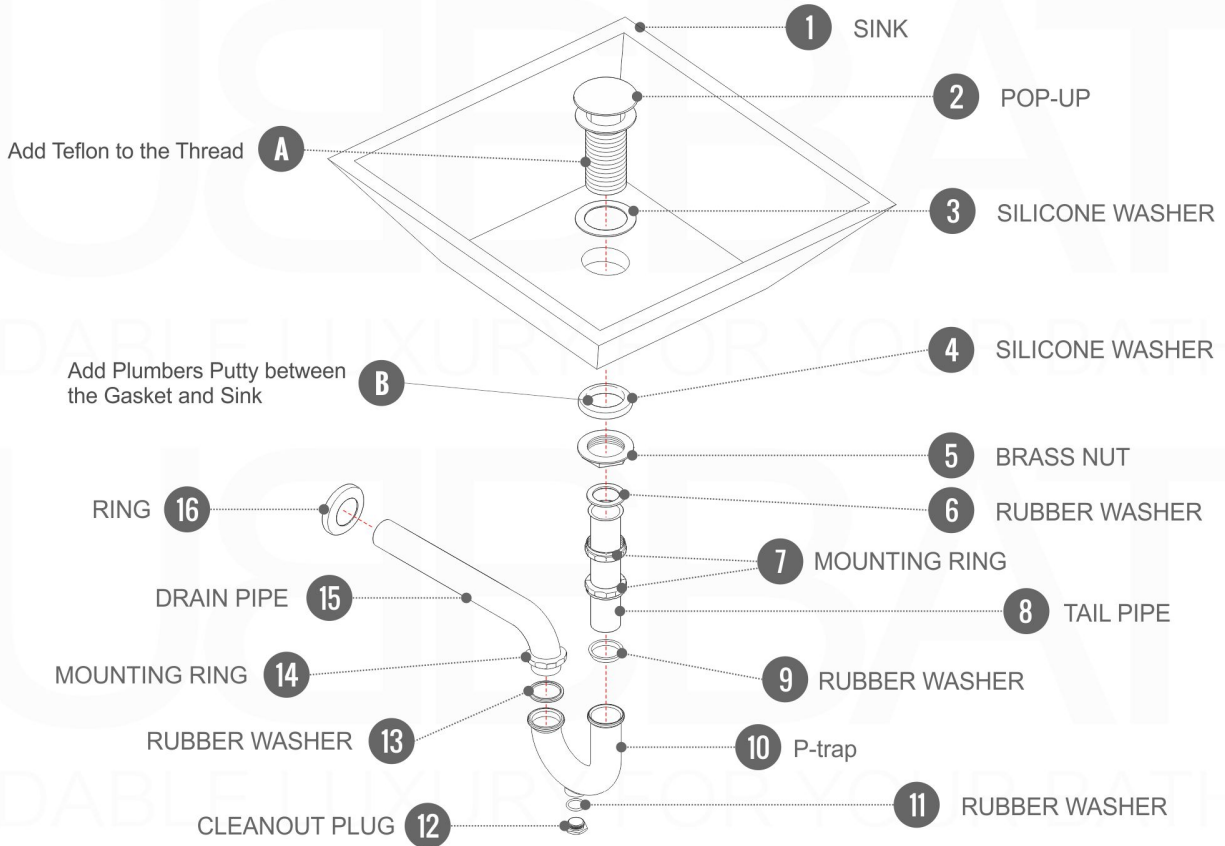

# NUDO 48 DOUBLE

Sink: SpainSink48D

Dimensions:	width	depth	height
inches	47.24"	20.43"	34.48"
mm	1200	519	876

NOTE: DIMENSIONS AND TECHNICAL DETAILS ARE SUBJECT TO CHANGE WITHOUT NOTICE

. FRONT ELEVATION

. SIDE ELEVATION

. TOP ELEVATION

**SQUARE SINK SPAIN**  
**48" DOUBLE**

. FRONT ELEVATION

. TOP ELEVATION

. SIDE ELEVATION

## Pop-Up / P-trap Installation Instructions

### INSTALLATION GUIDE

FOR SINKS WITHOUT OVERFLOW  
#SKU: P101N / P102N

OR

FOR SINKS WITHOUT OVERFLOW  
#SKU: P101 / P102