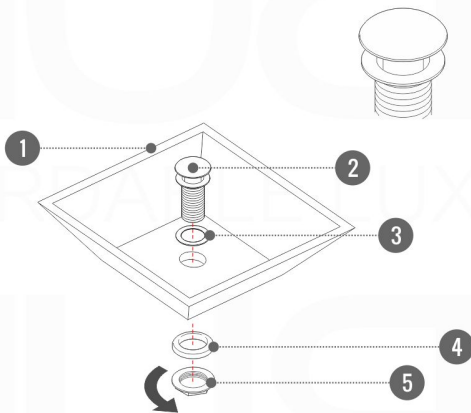

FOR SINKS WITHOUT OVERFLOW
#SKU: P101N / P102N