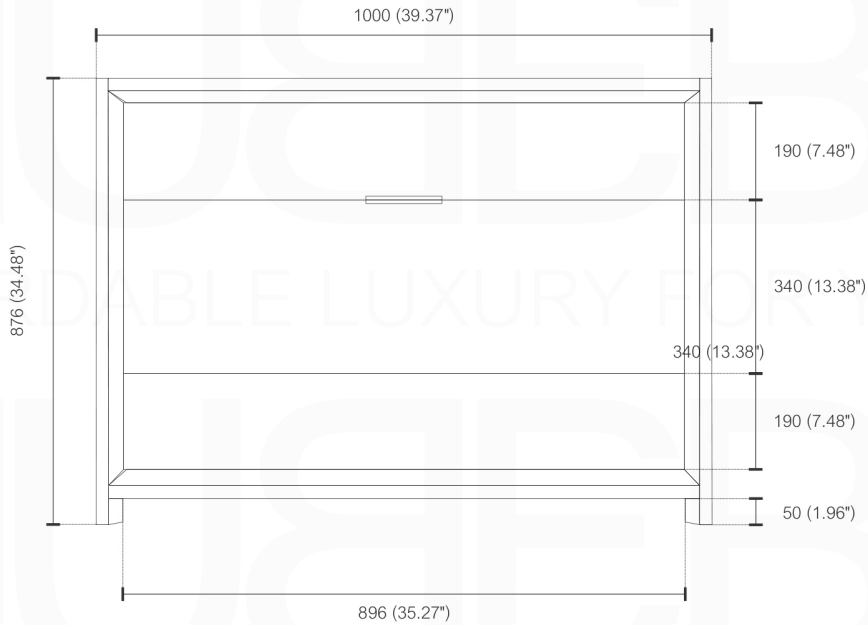

NUDO 40

Sink: SpainSink40

Dimensions:	width	depth	height
inches	39.37"	20.43"	34.48"
mm	1000	519	876

NOTE: DIMENSIONS AND TECHNICAL DETAILS ARE SUBJECT TO CHANGE WITHOUT NOTICE

FRONT ELEVATION

SIDE ELEVATION

TOP ELEVATION

SQUARE SINK SPAIN 40"

. FRONT ELEVATION

. TOP ELEVATION

. SIDE ELEVATION

Pop-Up / P-trap Installation Instructions

INSTALLATION GUIDE

FOR SINKS WITHOUT OVERFLOW
#SKU: P101N / P102N