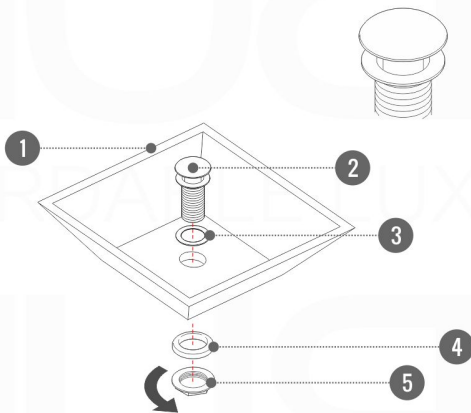

NUDO 40

Sink: SpainSink40

Dimensions:	width	depth	height
inches	39.37"	20.43"	34.48"
mm	1000	519	876

NOTE: DIMENSIONS AND TECHNICAL DETAILS ARE SUBJECT TO CHANGE WITHOUT NOTICE

FRONT ELEVATION

SIDE ELEVATION

TOP ELEVATION

SQUARE SINK SPAIN 40"

. FRONT ELEVATION

. TOP ELEVATION

. SIDE ELEVATION

Pop-Up / P-trap Installation Instructions

INSTALLATION GUIDE

FOR SINKS WITHOUT OVERFLOW
#SKU: P101N / P102N