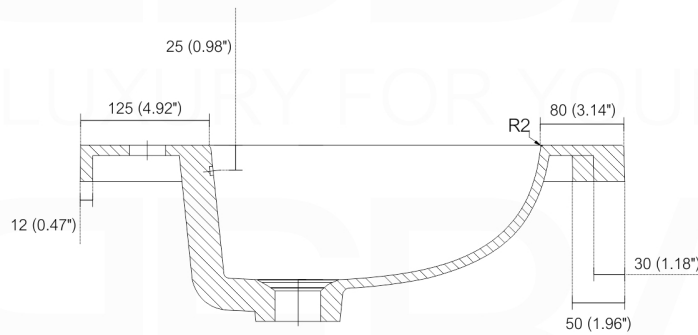

NUDO 40

Sink: SpainSink40

Dimensions:	width	depth	height
inches	39.37"	20.43"	34.48"
mm	1000	519	876

NOTE: DIMENSIONS AND TECHNICAL DETAILS ARE SUBJECT TO CHANGE WITHOUT NOTICE

FRONT ELEVATION

SIDE ELEVATION

TOP ELEVATION

SQUARE SINK SPAIN 40"

. FRONT ELEVATION

. TOP ELEVATION

. SIDE ELEVATION

Pop-Up / P-trap Installation Instructions

INSTALLATION GUIDE

FOR SINKS WITHOUT OVERFLOW
#SKU: P101N / P102N