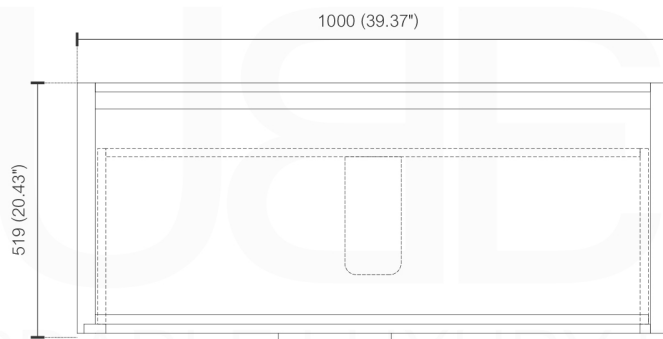

TOP ELEVATION