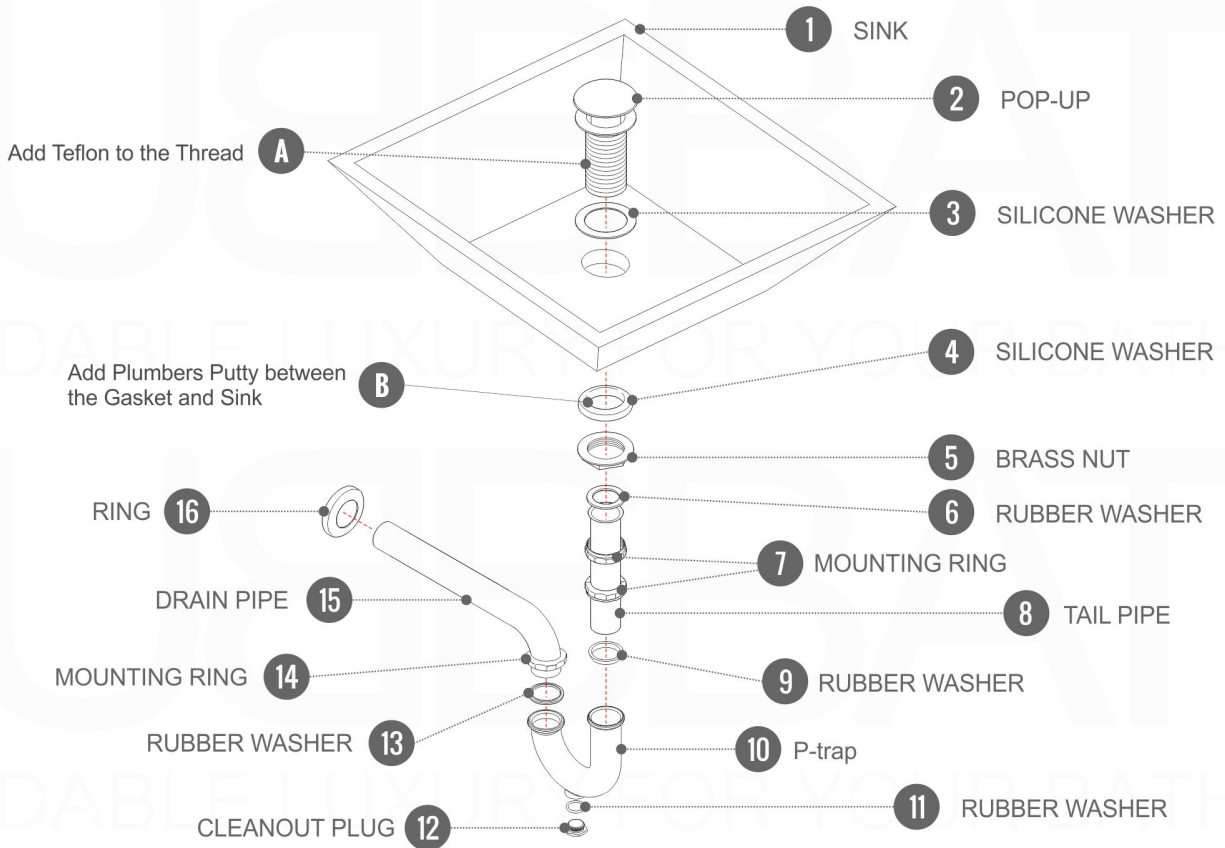

NUDO 40

Sink: SpainSink40

Dimensions:	width	depth	height
inches	39.37"	20.43"	34.48"
mm	1000	519	876

NOTE: DIMENSIONS AND TECHNICAL DETAILS ARE SUBJECT TO CHANGE WITHOUT NOTICE

FRONT ELEVATION

SIDE ELEVATION

TOP ELEVATION

SQUARE SINK SPAIN 40"

. FRONT ELEVATION

. TOP ELEVATION

. SIDE ELEVATION

Pop-Up / P-trap Installation Instructions

INSTALLATION GUIDE

FOR SINKS WITHOUT OVERFLOW
#SKU: P101N / P102N

OR

FOR SINKS WITHOUT OVERFLOW
#SKU: P101 / P102