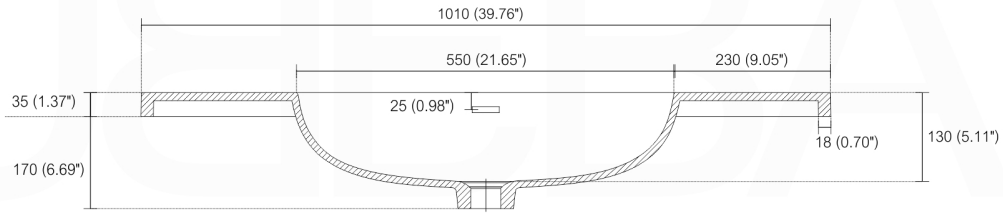

NUDO 40

Sink: SpainSink40

Dimensions:	width	depth	height
inches	39.37"	20.43"	34.48"
mm	1000	519	876

NOTE: DIMENSIONS AND TECHNICAL DETAILS ARE SUBJECT TO CHANGE WITHOUT NOTICE

FRONT ELEVATION

SIDE ELEVATION

TOP ELEVATION

SQUARE SINK SPAIN 40"

. FRONT ELEVATION

. TOP ELEVATION

. SIDE ELEVATION

Pop-Up / P-trap Installation Instructions

INSTALLATION GUIDE

FOR SINKS WITHOUT OVERFLOW
#SKU: P101N / P102N