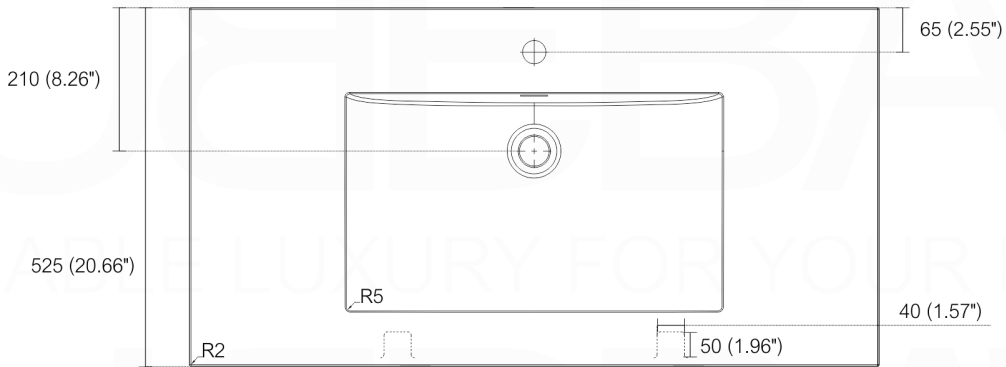

NUDO 40

Sink: SpainSink40

Dimensions:	width	depth	height
inches	39.37"	20.43"	34.48"
mm	1000	519	876

NOTE: DIMENSIONS AND TECHNICAL DETAILS ARE SUBJECT TO CHANGE WITHOUT NOTICE

FRONT ELEVATION

SIDE ELEVATION

TOP ELEVATION

SQUARE SINK SPAIN 40"

. FRONT ELEVATION

. TOP ELEVATION

. SIDE ELEVATION

Pop-Up / P-trap Installation Instructions

INSTALLATION GUIDE

FOR SINKS WITHOUT OVERFLOW
#SKU: P101N / P102N