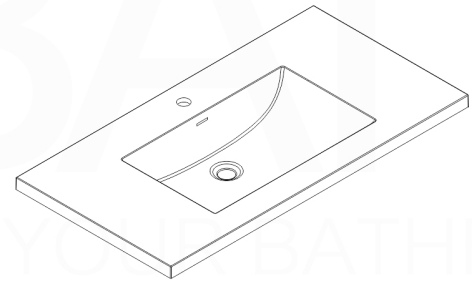

NUDO 40

Sink: SpainSink40

Dimensions:	width	depth	height
inches	39.37"	20.43"	34.48"
mm	1000	519	876

NOTE: DIMENSIONS AND TECHNICAL DETAILS ARE SUBJECT TO CHANGE WITHOUT NOTICE

FRONT ELEVATION

SIDE ELEVATION

TOP ELEVATION

SQUARE SINK SPAIN 40"

. FRONT ELEVATION

. TOP ELEVATION

. SIDE ELEVATION

Pop-Up / P-trap Installation Instructions

INSTALLATION GUIDE

FOR SINKS WITHOUT OVERFLOW
#SKU: P101N / P102N