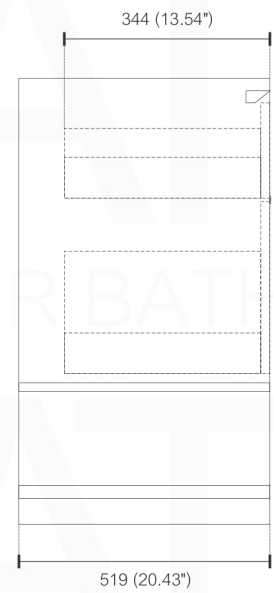

NUDO 40

Sink: SpainSink40

Dimensions:	width	depth	height
inches	39.37"	20.43"	34.48"
mm	1000	519	876

NOTE: DIMENSIONS AND TECHNICAL DETAILS ARE SUBJECT TO CHANGE WITHOUT NOTICE

FRONT ELEVATION

SIDE ELEVATION

TOP ELEVATION

SQUARE SINK SPAIN 40"

. FRONT ELEVATION

. TOP ELEVATION

. SIDE ELEVATION

Pop-Up / P-trap Installation Instructions

INSTALLATION GUIDE

FOR SINKS WITHOUT OVERFLOW
#SKU: P101N / P102N