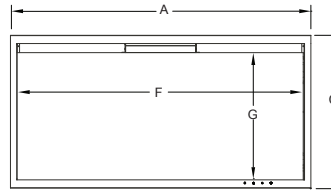

Allusion Platinum

Optional Boyd Build-Out Kit for 50" Allusion Platinum

Model	BTU Output	Width			Height			Depth		Viewing Area (F x G)
		Front (A)	Back (B)	Framing	Front (C)	Back (D)	Framing	Unit (E)	Framing*	
SF-ALLP50-BK	5,000	52-5/16" [1329]	50-1/2" [1295]	51" [1 295]	20-7/16" [519]	19-3/8" [492]	19-3/4" [502]	5-5/8" [143]	2" x 6"	48" x 15" [1219 x 381]
SF-ALLP60-BK	5,000	62-5/16" [1583]	60-1/2" [1537]	61" [1549]	20-7/16" [519]	19-3/8" [492]	19-3/4" [502]	5-5/8" [143]	2" x 6"	58" x 15" [1473 x 381]
SF-ALLP72-BK	5,000	74-5/16" [1888]	72-1/2" [1842]	73" [1854]	20-7/16" [519]	19-3/8" [492]	19-3/4" [502]	5-5/8" [143]	2" x 6"	70" x 15" [1778 x 381]

Front View

Top View

Side View

Front View

Side View

* Baseboard height if using toe kick.

Model	A	B	C	D	E	F
Modern Farmhouse BOK-MF-ALLP50	in. 78-1/8	37-1/4	1-1/2 - 5-1/2	72-1/2	74-1/4	51
	mm 1984	946	38 - 140	1842	1886	1295
Ready-to-Finish BOK-RTF-ALLP50	in. 67-3/4	34-1/2	1-1/2 - 5-1/2	62-3/4	64-3/4	51
	mm 1721	876	38 - 140	1594	1645	1295