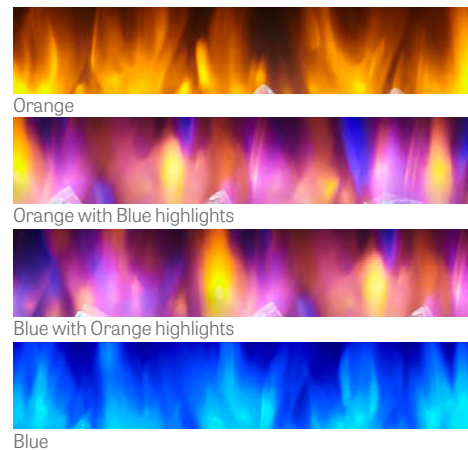

Four flame colors

LED flame technology delivers enhanced energy efficiency in four flame colors.

Multi-Function Remotes

An intuitive multifunction remote control comes standard.

- Scion Trinity
- Scion
- Allusion Platinum
- Allusion
- Forum
- Format