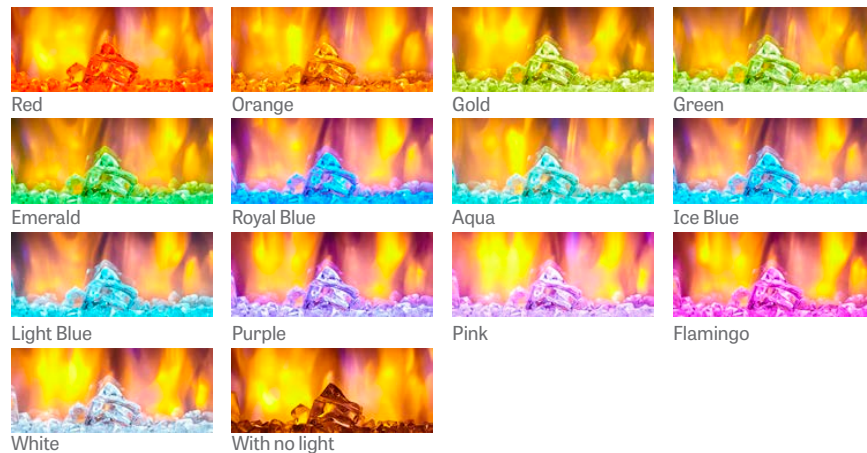

Wall Mounted

Fully Recessed

Allusion Platinum 60" linear shown with blue flame and ceramic white stones

Included media

Clear crystals

Ceramic white stones

Optional media

Driftwood Logs

Thirteen ember bed colors

Ember beds are lit with the glow from long-lasting LED lights and provides 13 individual color options as well as the option to continuously rotate through all the colors.

Four flame colors