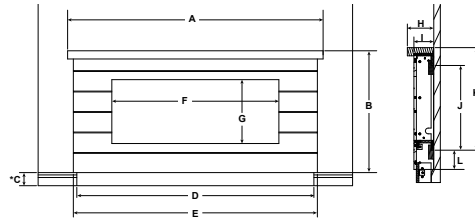

Allusion Platinum

Optional Boyd Build-Out Kit for 50" Allusion Platinum

Model	BTU Output	Width			Height			Depth		Viewing Area (F x G)
		Front (A)	Back (B)	Framing	Front (C)	Back (D)	Framing	Unit (E)	Framing*	
SF-ALLP50-BK	5,000	52-5/16" [1329]	50-1/2" [1295]	51" [1 295]	20-7/16" [519]	19-3/8" [492]	19-3/4" [502]	5-5/8" [143]	2" x 6"	48" x 15" [1219 x 381]
SF-ALLP60-BK	5,000	62-5/16" [1583]	60-1/2" [1537]	61" [1549]	20-7/16" [519]	19-3/8" [492]	19-3/4" [502]	5-5/8" [143]	2" x 6"	58" x 15" [1473 x 381]
SF-ALLP72-BK	5,000	74-5/16" [1888]	72-1/2" [1842]	73" [1854]	20-7/16" [519]	19-3/8" [492]	19-3/4" [502]	5-5/8" [143]	2" x 6"	70" x 15" [1778 x 381]

Front View

Top View

Side View

Front View

Side View

* Baseboard height if using toe kick.

Model	A	B	C	D	E	F
Modern Farmhouse BOK-MF-ALLP50	in. 78-1/8	37-1/4	1-1/2 - 5-1/2	72-1/2	74-1/4	51
	mm 1984	946	38 - 140	1842	1886	1295
Ready-to-Finish BOK-RTF-ALLP50	in. 67-3/4	34-1/2	1-1/2 - 5-1/2	62-3/4	64-3/4	51
	mm 1721	876	38 - 140	1594	1645	1295