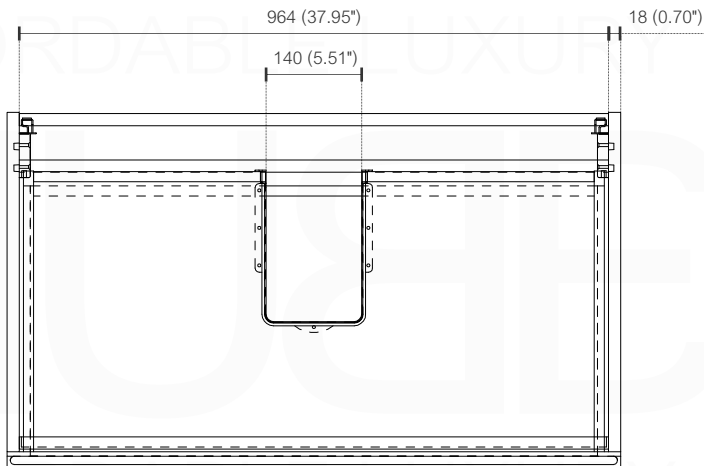

. TOP ELEVATION