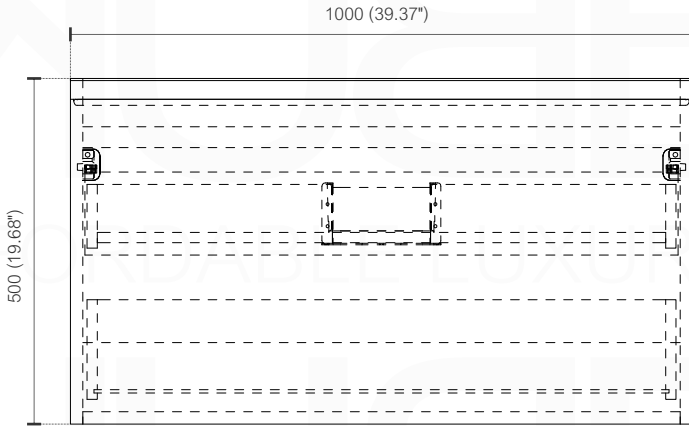

BALLI40

Sink: BN1100SINK

Dimensions:	width	depth	height
inches	39.37"	20.47"	23.75"
mm	1000	520	500

NOTE: DIMENSIONS AND TECHNICAL DETAILS ARE SUBJECT TO CHANGE WITHOUT NOTICE

. FRONT ELEVATION

. SIDE ELEVATION