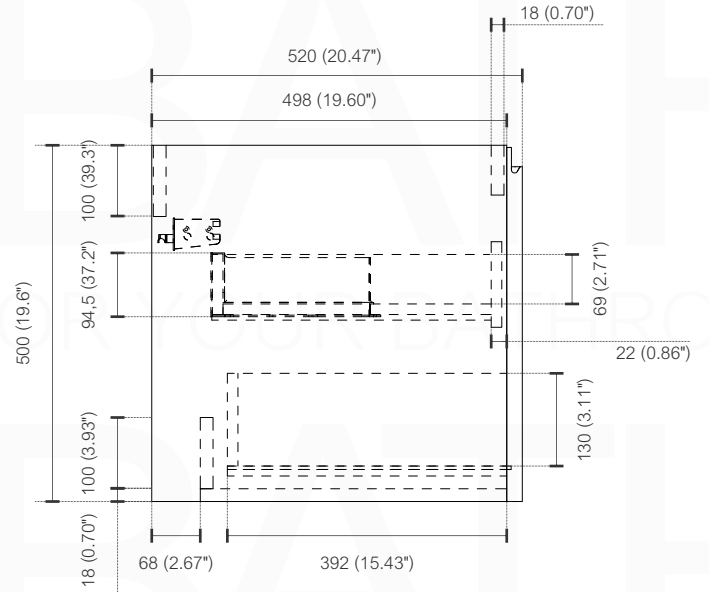

BALLI40

Sink: BN1100SINK

Dimensions:	width	depth	height
inches	39.37"	20.47"	23.75"
mm	1000	520	500

NOTE: DIMENSIONS AND TECHNICAL DETAILS ARE SUBJECT TO CHANGE WITHOUT NOTICE

. FRONT ELEVATION

. SIDE ELEVATION