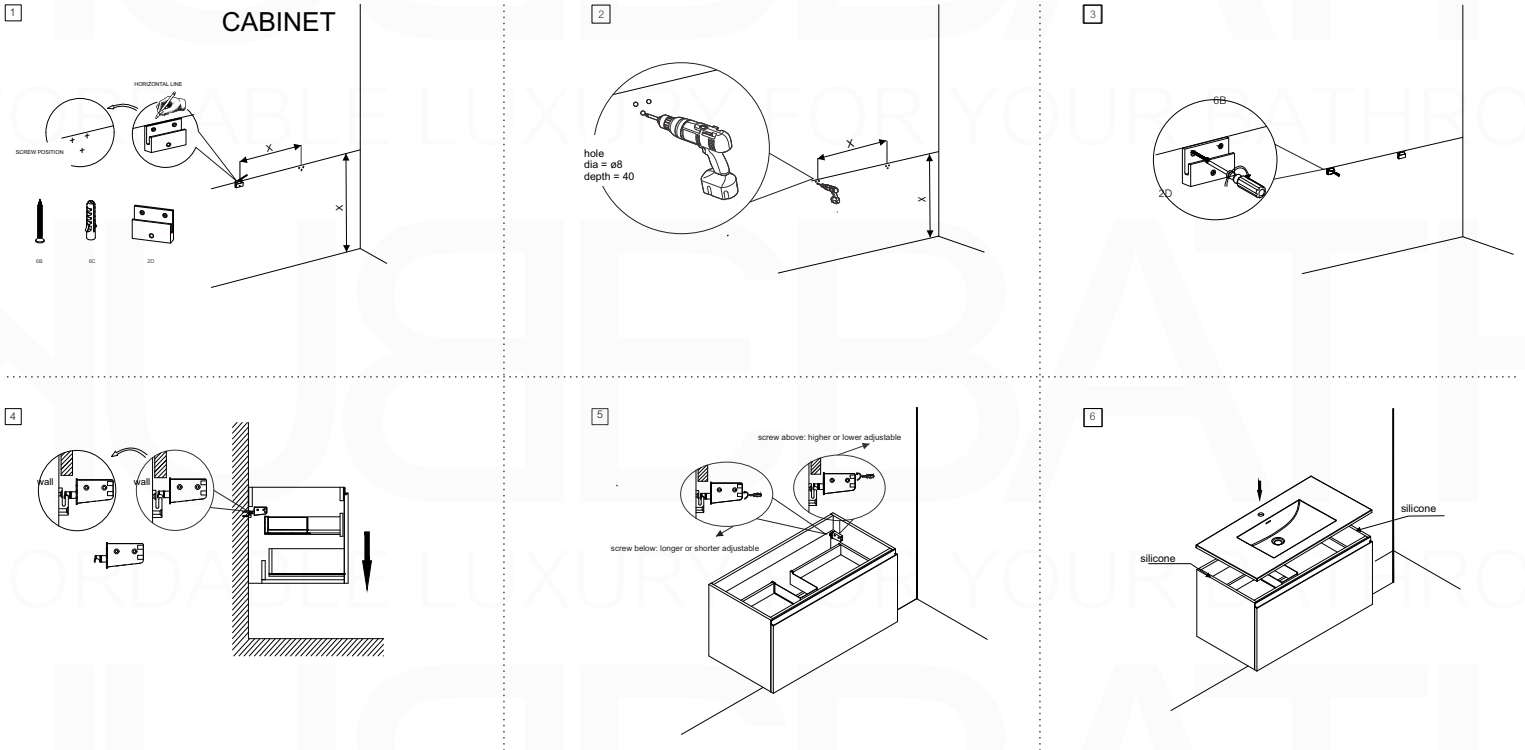

BALLI40

Sink: BN1100SINK

Dimensions:	width	depth	height
inches	39.37"	20.47"	23.75"
mm	1000	520	500

NOTE: DIMENSIONS AND TECHNICAL DETAILS ARE SUBJECT TO CHANGE WITHOUT NOTICE

. FRONT ELEVATION

. SIDE ELEVATION

. TOP ELEVATION

INSTALLATION GUIDE

Tools Required for Assembly

How to Install

Wall Preparation