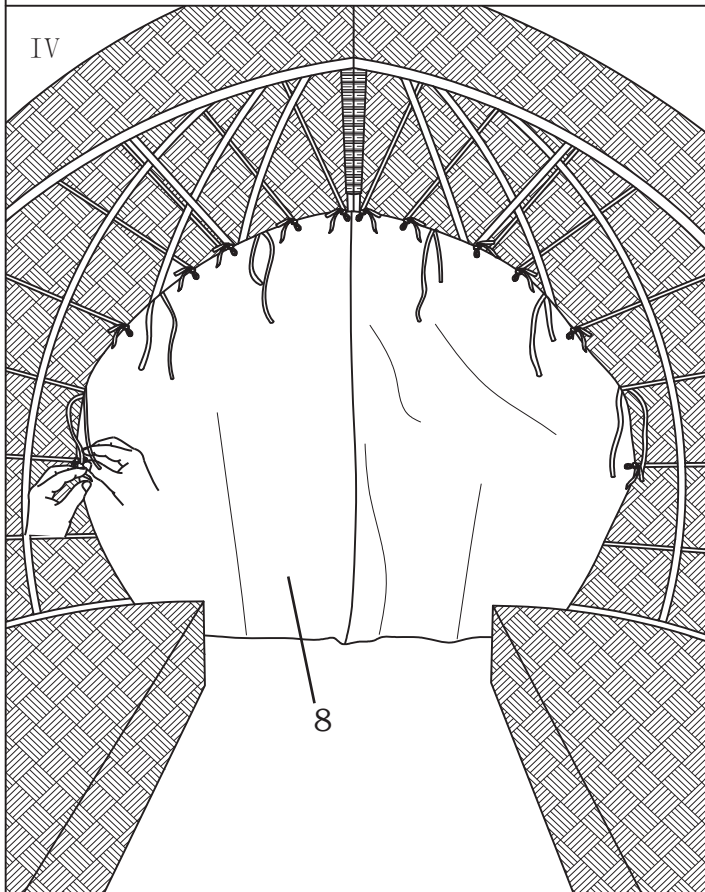

Center Bar (5) is optional. It can be used additionally to prevent product from being re-located. It does not affect the stability or overall construction when not in use.

III

V

For missing parts or damaged parts, please call /
Pour pièce manquante ou endommagée, veuillez appeler:

USA : 1-866-798-6663
Canada : 514-382-6661