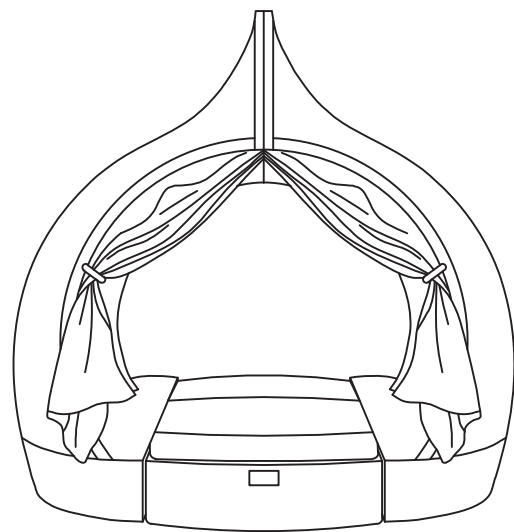

For missing parts or damaged parts, please call /
Pour pièce manquante ou endommagée, veuillez appeler:

USA : 1-866-798-6663
Canada : 514-382-6661