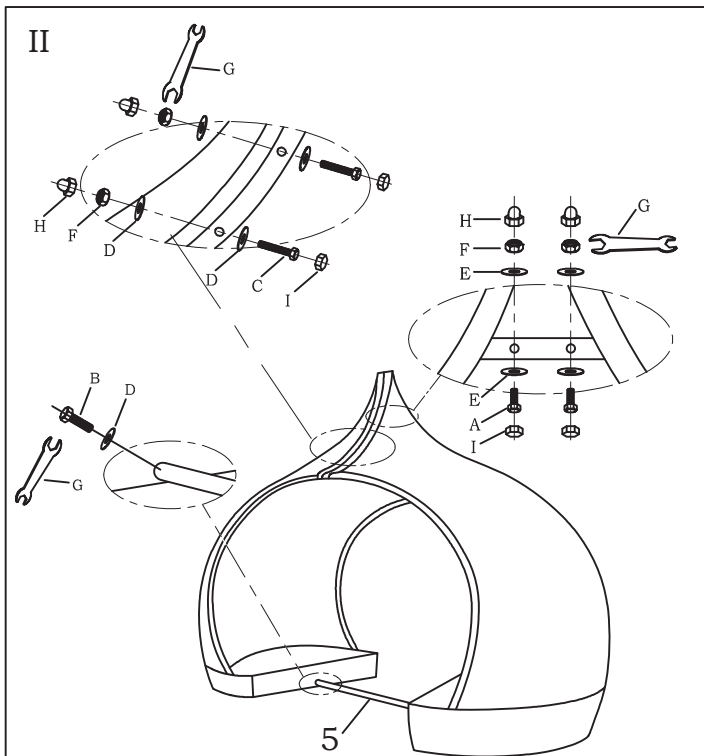

ITEM NAME/NOM D'ITEM: MAJORCA DAYBED

ITEM #/NO. ITEM: 703603

PARTS LIST/LISTE DES PIÈCES

(1)	(2)	(3)	(4)
 x2	 x2	 x2	 x2
(5)	(6)	(7)	(8)
 x1	 x2	 x2	 x2
(9)			
A.  M6 x 30mm x2	B.  M6 x 40mm x8	C.  M6 x 65mm x4	D.  Ø6 x Ø16mm x14
E.  Ø6 x Ø12mm x4	F.  M6 x6	G.  10mm x2	H.  x6 I.  x10

ASSEMBLY INSTRUCTIONS/INSTRUCTIONS D'ASSEMBLAGE

I

Center Bar (5) is optional. It can be used additionally to prevent product from being re-located. It does not affect the stability or overall construction when not in use.