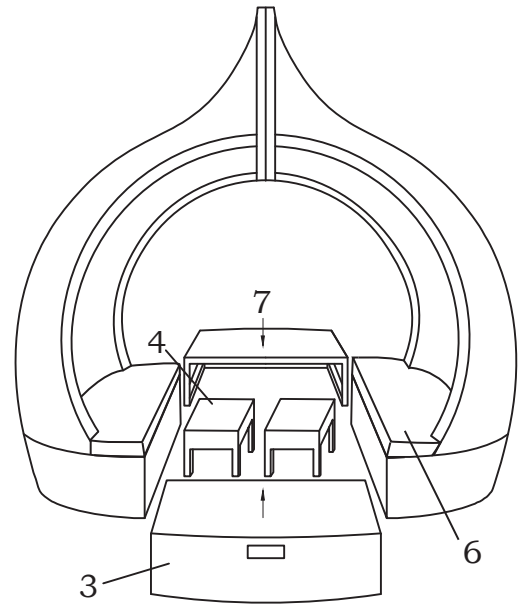

Center Bar (5) is optional. It can be used additionally to prevent product from being re-located. It does not affect the stability or overall construction when not in use.

III

V

For missing parts or damaged parts, please call /
Pour pièce manquante ou endommagée, veuillez appeler:

USA : 1-866-798-6663
Canada : 514-382-6661