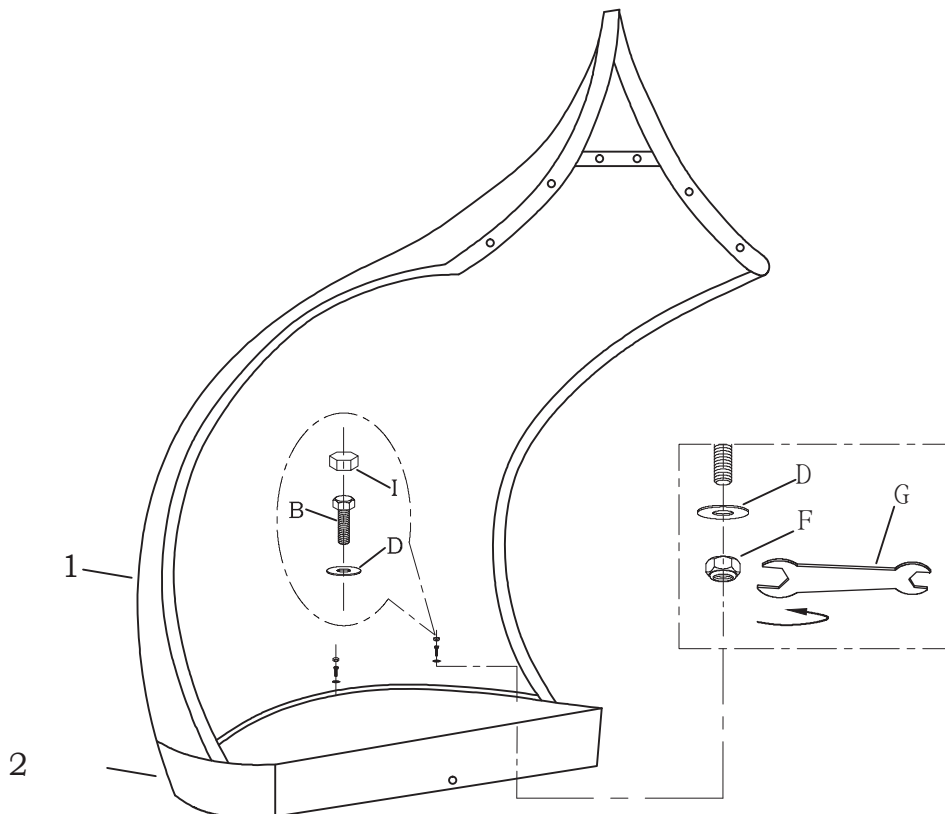

ITEM NAME/NOM D'ITEM: MAJORCA DAYBED

ITEM #/NO. ITEM: 703603

PARTS LIST/LISTE DES PIÈCES

(1)	(2)	(3)	(4)
 x2	 x2	 x2	 x2
(5)	(6)	(7)	(8)
 x1	 x2	 x2	 x2
(9)			
A.  M6 x 30mm x2	B.  M6 x 40mm x8	C.  M6 x 65mm x4	D.  Ø6 x Ø16mm x14
E.  Ø6 x Ø12mm x4	F.  M6 x6	G.  10mm x2	H.  x6 I.  x10

ASSEMBLY INSTRUCTIONS/INSTRUCTIONS D'ASSEMBLAGE

I

Center Bar (5) is optional. It can be used additionally to prevent product from being re-located. It does not affect the stability or overall construction when not in use.