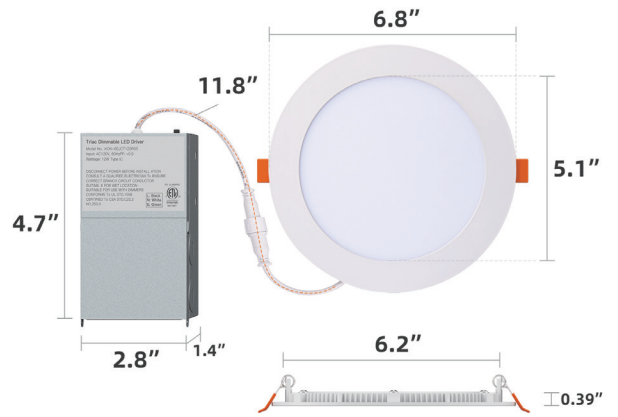

5 IN 1 Slim Panel LED Recessed Downlight

Top Rated 6 Inch 5CCT Slim LED Downlight with Junction Box.

5 color temperature selectable, no need to worry about what color temperature to buy. Ultra-thin canless downlights only require as small as 2 inches ceiling spaces, fitting various ceilings, and joists. 1050LM consumes 12 Watts equivalent to 110W halogen lamp, saving you up to 90% in energy costs. 5-Year Warranty! We will be 100% responsible for our products!

MODELS

A1820AX034 A1816AX034 A1812AX034
A1806AX034 A1801AX034

LIGHT DISTRIBUTION ANGLE

Chromaticity CIE1931 Diagram

SPECIFICATIONS

Input Voltage	120V	Efficiency(LM/W)	85Lm/W
Max output Voltage	36V	Frequency	60Hz
Wattage	12W	Operating Temperature	4°F-104°F
Input Current	0.12A	Suitable for Damp Locations Ingress	Yes
Max output Current	320mA	IC Rated	Yes
Power Factor	> 0.9	Housing	AL
Lumens	1050Lm	Weight	0.86lbs
Equivalency	110W	Wiring	Copper
Color Temperature	2700K/3000K/3500K/4000K/5000K	Average Life (Hours)	50000hours
CRI	80	Warranty	5years
Beam Angle	120°	Switching Time	> 30000
Dimmable	Yes		