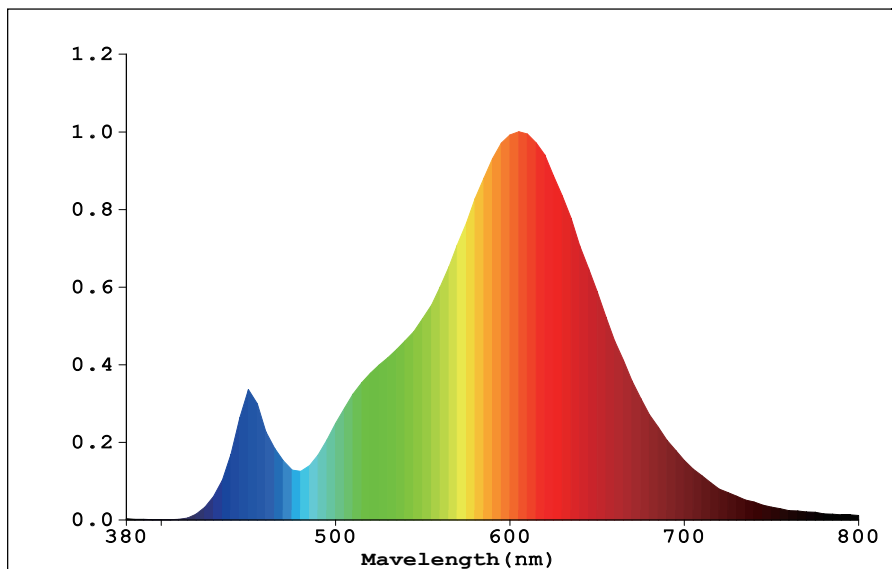

5 IN 1 Slim Panel LED Recessed Downlight

Top Rated 6 Inch 5CCT Slim LED Downlight with Junction Box.

5 color temperature selectable, no need to worry about what color temperature to buy. Ultra-thin canless downlights only require as small as 2 inches ceiling spaces, fitting various ceilings, and joists. 1050LM consumes 12 Watts equivalent to 110W halogen lamp, saving you up to 90% in energy costs. 5-Year Warranty! We will be 100% responsible for our products!

MODELS

A1820AX034 A1816AX034 A1812AX034
A1806AX034 A1801AX034

LIGHT DISTRIBUTION ANGLE

Chromaticity CIE1931 Diagram

SPECIFICATIONS

Input Voltage	120V	Efficiency(LM/W)	85Lm/W
Max output Voltage	36V	Frequency	60Hz
Wattage	12W	Operating Temperature	4°F-104°F
Input Current	0.12A	Suitable for Damp Locations Ingress	Yes
Max output Current	320mA	IC Rated	Yes
Power Factor	> 0.9	Housing	AL
Lumens	1050Lm	Weight	0.86lbs
Equivalency	110W	Wiring	Copper
Color Temperature	2700K/3000K/3500K/4000K/5000K	Average Life (Hours)	50000hours
CRI	80	Warranty	5years
Beam Angle	120°	Switching Time	> 30000
Dimmable	Yes		