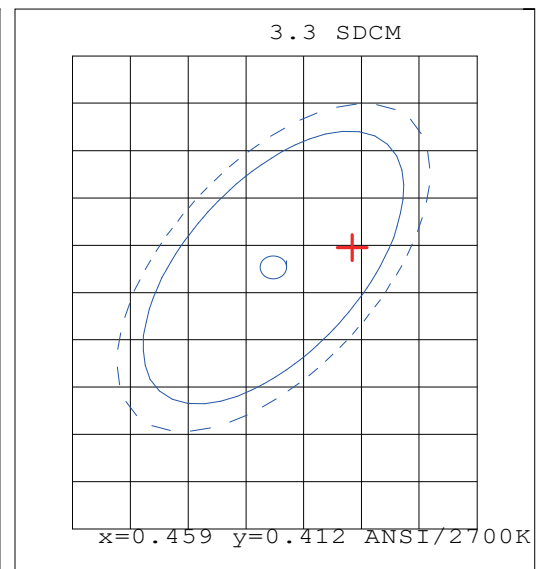

5 IN 1 Slim Panel LED Recessed Downlight

Top Rated 6 Inch 5CCT Slim LED Downlight with Junction Box.

5 color temperature selectable, no need to worry about what color temperature to buy. Ultra-thin canless downlights only require as small as 2 inches ceiling spaces, fitting various ceilings, and joists. 1050LM consumes 12 Watts equivalent to 110W halogen lamp, saving you up to 90% in energy costs. 5-Year Warranty! We will be 100% responsible for our products!

MODELS

A1820AX034 A1816AX034 A1812AX034
A1806AX034 A1801AX034

LIGHT DISTRIBUTION ANGLE

Chromaticity CIE1931 Diagram

SPECIFICATIONS

Input Voltage	120V	Efficiency(LM/W)	85Lm/W
Max output Voltage	36V	Frequency	60Hz
Wattage	12W	Operating Temperature	4°F-104°F
Input Current	0.12A	Suitable for Damp Locations Ingress	Yes
Max output Current	320mA	IC Rated	Yes
Power Factor	> 0.9	Housing	AL
Lumens	1050Lm	Weight	0.86lbs
Equivalency	110W	Wiring	Copper
Color Temperature	2700K/3000K/3500K/4000K/5000K	Average Life (Hours)	50000hours
CRI	80	Warranty	5years
Beam Angle	120°	Switching Time	> 30000
Dimmable	Yes		