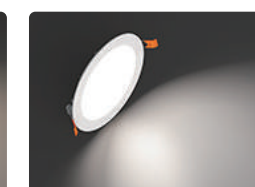

2700K  
Soft White

3000K  
Warm White

4000K  
Warm White

5000K  
Cool White

6000K  
Daylight

For every scenario in your home.  
Suitable for all kinds of decoration styles.