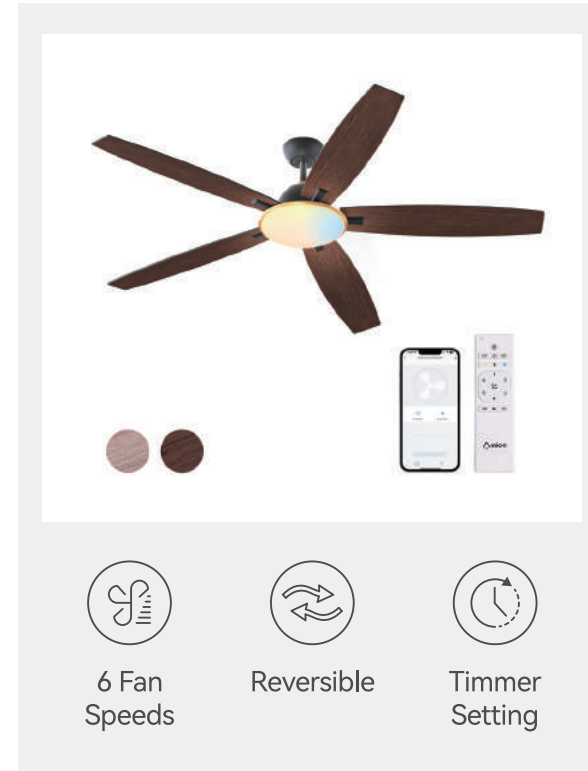

Ceiling Fan with light

Feature:

- Ceiling Fans with Remote
- Low Profile Flush Mount
- 10-100% Dimmable
- Noise-free Experience
- Reversible DC Motor
- 10 years warranty for motor
  2 years warranty for other parts

Applications:

Kitchen / Bedroom / LivingRoom / Study Room / DiningRoom

Technical Data

Model No	Size	Input Voltage	Watts	CFM	Luminous Flux	Material of Blades	Color Temperature	Number of Blades	Finish
KFM42PLY01R1	42 inch	120	20+18	3326	1500LM	Plywood	3000K / 4000K / 6000K	3	Black
KFM42PLY02R1	42 inch	120	20+18	3326	1500LM	Plywood	3000K / 4000K / 6000K	3	White
KFM42PLY03R1	42 inch	120	20+18	3326	1500LM	Plywood	3000K / 4000K / 6000K	3	Nickel

Technical Data

Model No	Size	Input Voltage	Watts	CFM	Luminous Flux	Material of Blades	Color Temperature	Number of Blades	Finish
A0505AX0101001	52 inch	120	20+24	2974	2000LM	Plywood	3000K / 4000K / 6000K	5	Black