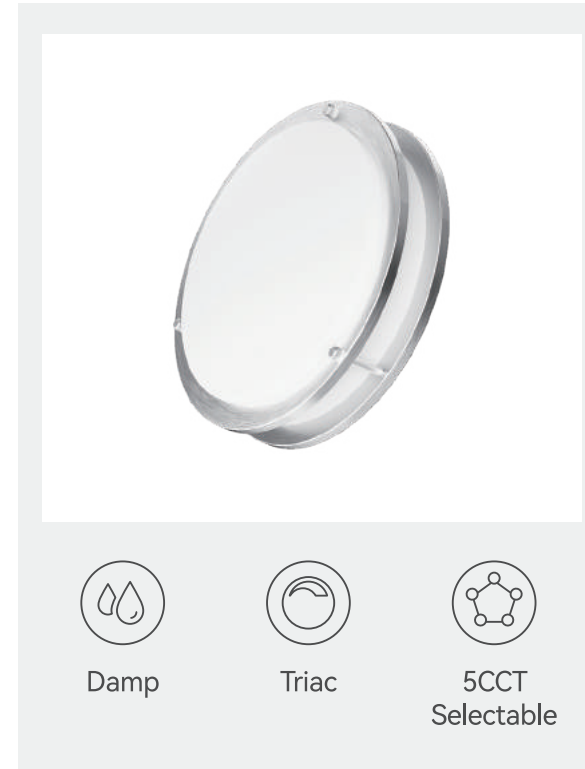

# Flush Mount Ceiling Light

## Double Ring LED Ceiling Light