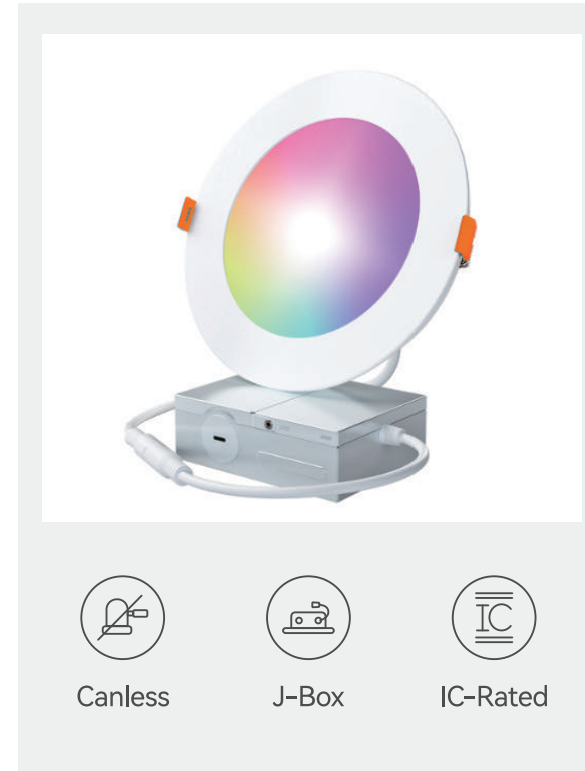

# LED Slim Panel with Night Light

**Feature:**

- Night light feature for gentle glow illuminating the acrylic trim
- Color Temperature Selectable
- 10-100% Dimmable
- Easy and Safe Installation
- Suitable for damp location
- Recessed can & junction box installation
- 50000 Hours Lifespan

# Smart LED Slim Panel Downlight

**Feature:**

- Work with Alexa & Google Home
- CCT: RGBCW
- 10-100% Dimmable
- Easy and Safe Installation
- Suitable for damp location
- 50000 Hours Lifespan

**Applications:**