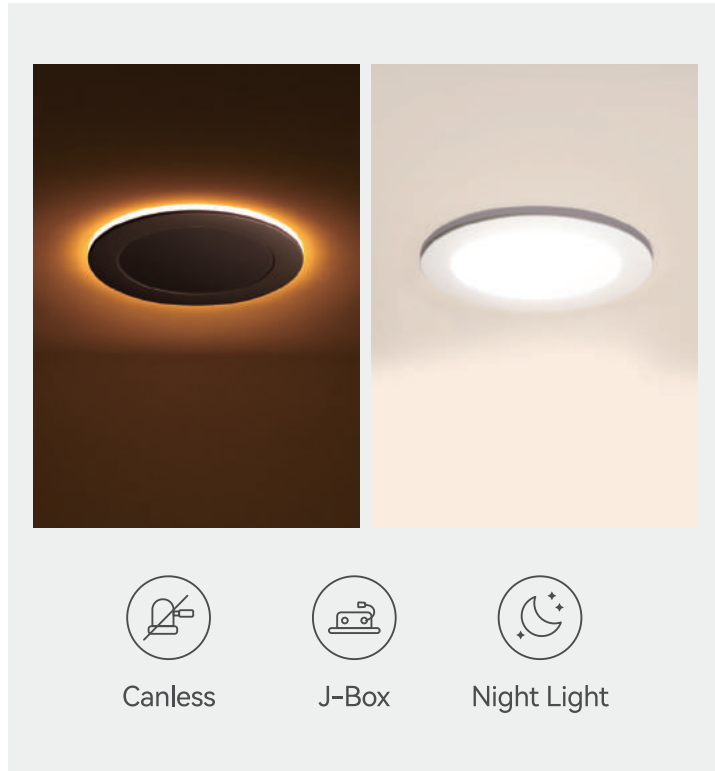

# LED Slim Panel with Night Light

**Feature:**

- Night light feature for gentle glow illuminating the acrylic trim
- Color Temperature Selectable
- 10-100% Dimmable
- Easy and Safe Installation
- Suitable for damp location
- Recessed can & junction box installation
- 50000 Hours Lifespan