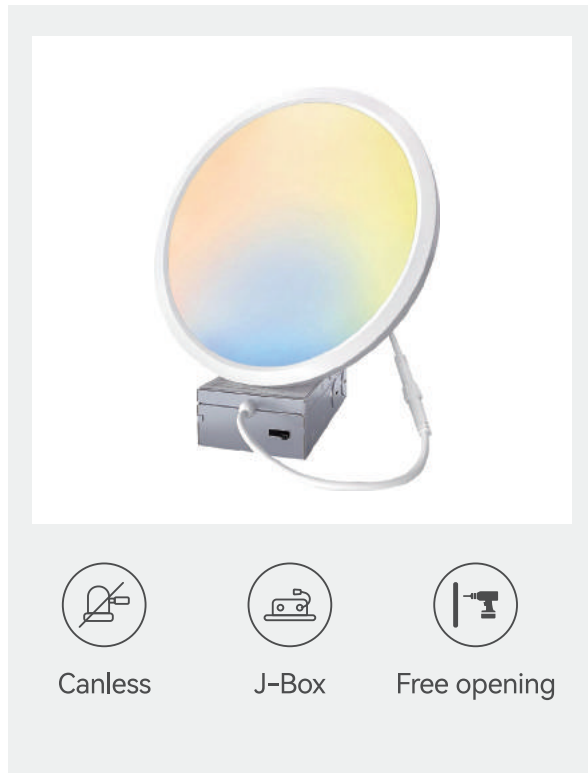

**Applications:**

Residential Home / Office and Retail / Hotel

**Technical Data**

Model No	Size	Input Voltage	Watts	Lumen	PF	CCT(Selectable)	CRI	Beam Angle	Finish
A18240180	6 inch	120	10	1000LM	>0.7	27/30/35/40/50K	80/90	120	White

## LED Slim Panel Recessed Ceiling Light