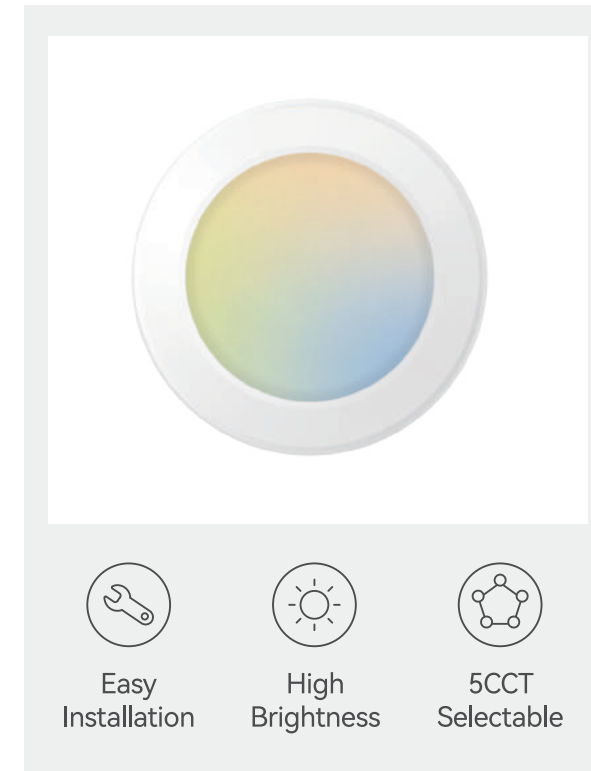

Other Categories

LED Flush Mount Disk Light

Feature:

- Ultra thin design for low profile ceiling
- Color Temperature Selectable
- 10-100% Dimmable
- Easy and Safe Installation
- Suitable for damp location
- Recessed can & junction box installation
- 50000 Hours Lifespan

Applications:

Residential Home / Office and Retail / Hotel

Technical Data

Model No	Size	Input Voltage	Watts	Lumen	PF	CCT(Selectable)	CRI	Beam Angle	Finish
A18240180	6 inch	120	10	1000LM	>0.7	27/30/35/40/50K	80/90	120	White