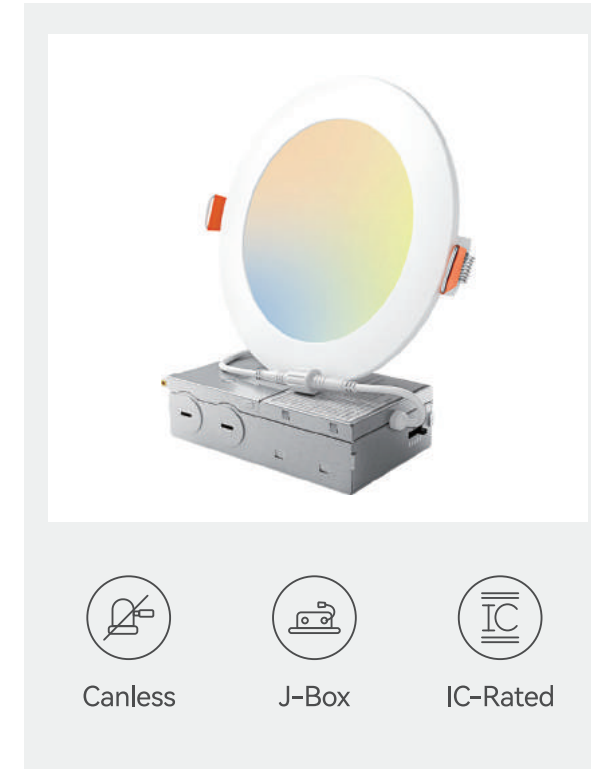

LED Slim Panel Downlight

LED Slim Panel Downlight

Feature:

- Thin J-Box ideal for narrow ceiling
- Color Temperature Selectable
- 10-100% Dimmable
- Easy and Safe Installation
- Suitable for damp location
- 50000 Hours Lifespan

Applications:

Residential Home / Office and Retail / Hotel

Canless

J-Box

IC-Rated

Technical Data

Model No	Size	Input Voltage	Watts	Lumen	PF	CCT(Selectable)	CRI	Beam Angle	Finish
A18120159	3 inch	120	7	500LM	>0.9	27/30/35/40/50K	80/90	120	White/Black
A1812143	4 inch	120	10	700LM	>0.9	27/30/35/40/50K	80/90	120	White/Black
A1812034	6 inch	120	12	950LM	>0.9	27/30/35/40/50K	80/90	120	White/Black
A18120161	8 inch	120	18	1500LM	>0.9	27/30/35/40/50K	80/90	120	White/Black