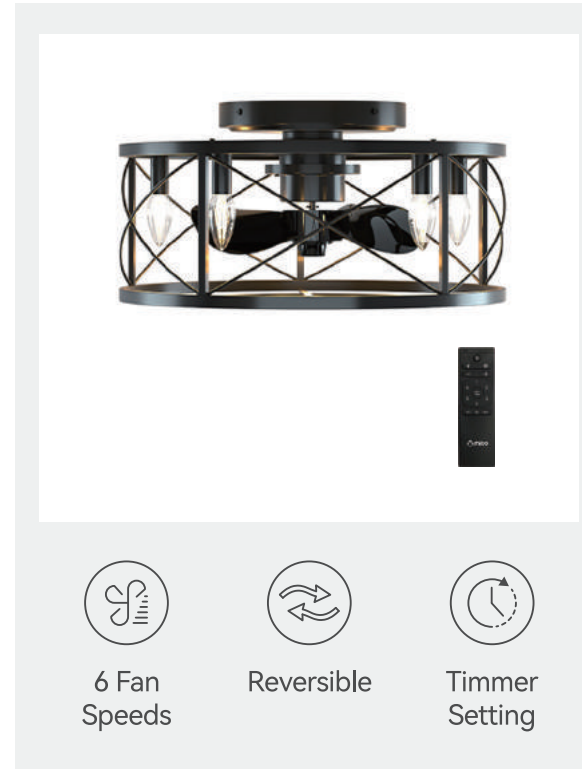

Fandelier Ceiling Fan with Light

Fandelier Ceiling Fan with Light

Feature:

- Ceiling Fans with Remote
- Low Profile Flush Mount
- 10-100% Dimmable
- Noise-free Experience
- Reversible DC Motor
- 10 years warranty for motor
  2 years warranty for other parts

Applications:

Kitchen / Bedroom / LivingRoom
/ Study Room / DiningRoom

6 Fan
Speeds

Reversible

Timmer
Setting

Technical Data

Model No	Size	Input Voltage	Watts	CFM	Luminous Flux	Material of Blades	Color Temperature	Number of Blades	Finish
20inBLCFWLCAGE	20 inch	120	27*5*4	2300	1800LM	ABS	3000K	3	Black