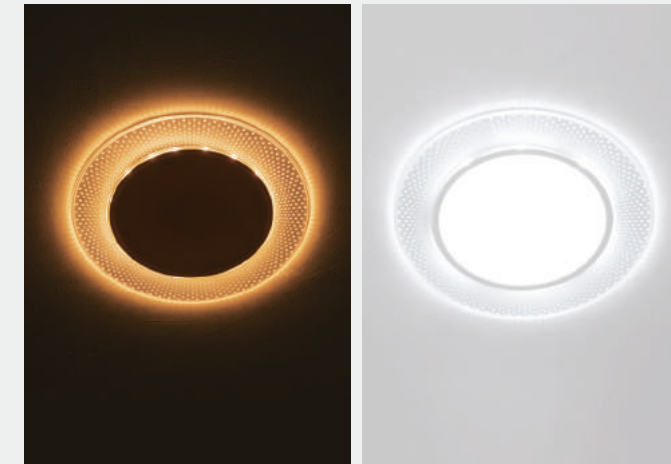

LED Downlight Retrofit with Night Light

Feature:

- Night light feature for gentle glow illuminating the acrylic trim
- Color Temperature Selectable
- 10-100% Dimmable ;
- Easy and Safe Installation ;
- Suitable for damp location;
- 50000 Hours Lifespan ;

Applications:

Residential Home / Office and Retail / Hotel

Easy Installation

High Brightness

Night Light

Technical Data

Model No	Size	Input Voltage	Watts	Lumen	PF	CCT(Selectable)	Night	CRI	Beam Angle	Finish
A18020501001	6 inch	120	10	900LM	>0.7	27/30/35/40/50K	2000K	80/90	120	White