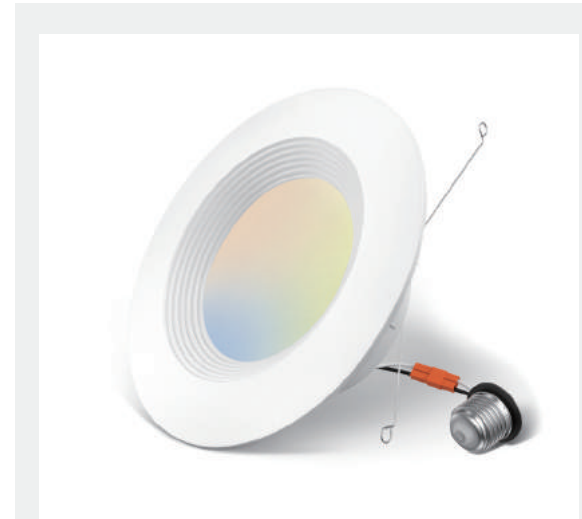

Feature:

- Baffle Trim for grooved interior creates a soft and glare-free spotlight
- Color Temperature Selectable
- 10-100% Dimmable
- Easy and Safe Installation
- Suitable for damp location
- 50000 Hours Lifespan

Applications:

Residential Home / Office and Retail / Hotel

Easy
Installation

High
Brightness

Smooth
Dimming

Technical Data

Model No	Size	Input Voltage	Watts	Lumen	PF	CCT(Selectable)	CRI	Beam Angle	Finish
A18020424011	4 inch	120	7	600LM	>0.7	27/30/35/40/50K	80/90	120	White
A1824122	5/6 inch	120	10	1000LM	>0.7	27/30/35/40/50K	80/90	120	White