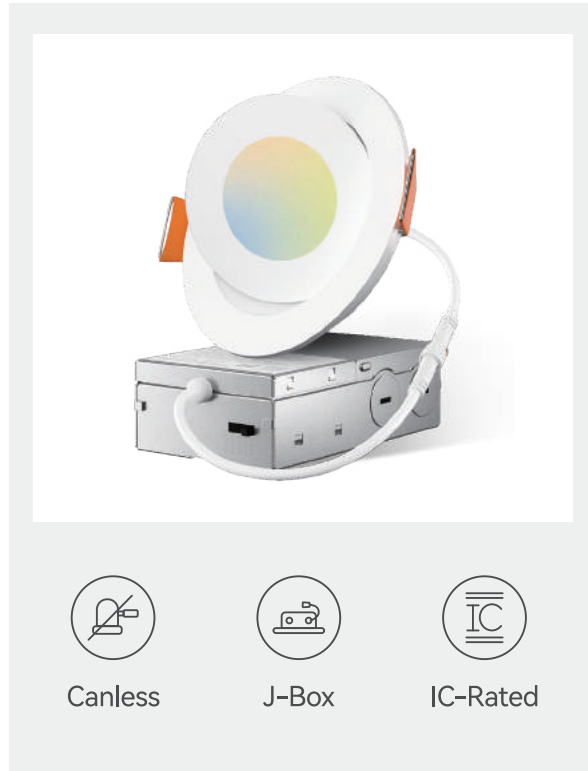

LED Eyeball Recessed Downlight