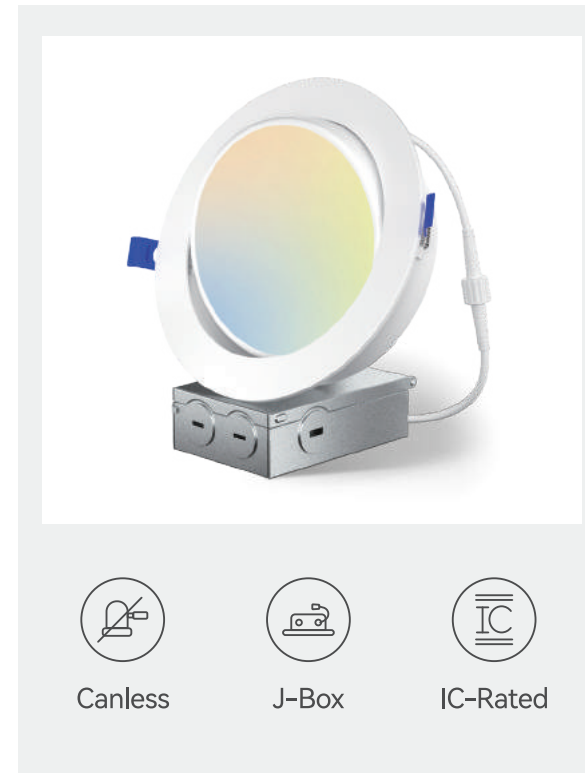

## LED Slim Panel Recessed Ceiling Light

## LED Adjustable Gimbal Recessed Downlight