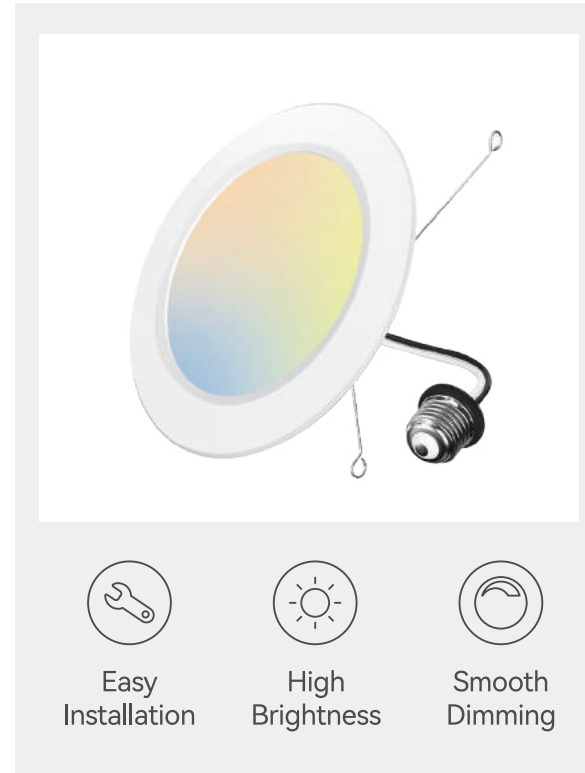

LED Ultra-Thin Recessed Downlight Retrofit

Feature:

- Ultra thin design for low profile ceiling
- Color Temperature Selectable
- 10-100% Dimmable
- Easy and Safe Installation
- Suitable for damp location
- 50000 Hours Lifespan

Applications:

Residential Home / Office and Retail / Hotel

Technical Data

Model No	Size	Input Voltage	Watts	Lumen	PF	CCT(Selectable)	CRI	Beam Angle	Finish
A18120158	6 inch	120	10	1000LM	>0.7	27/30/35/40/50K	80/90	120	White
A18021324002	4 inch	120	7	700LM	>0.7	27/30/35/40/50K	80/90	120	White