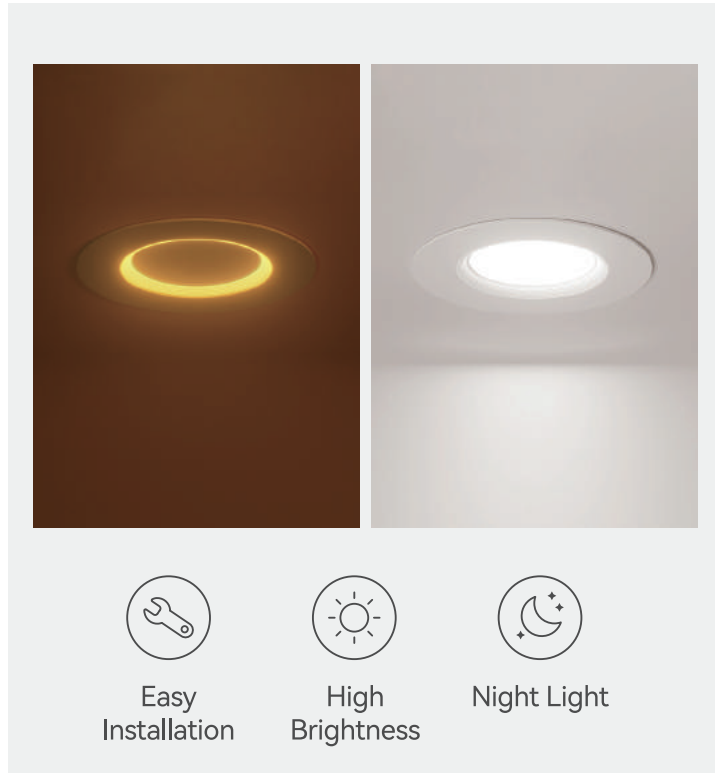

LED Downlight Retrofit with Night Light

Feature:

- Night light feature for gentle glow illuminating the acrylic trim
- Color Temperature Selectable
- 10-100% Dimmable
- Easy and Safe Installation
- Suitable for damp location
- 50000 Hours Lifespan

Applications:

Residential Home / Office and Retail / Hotel

Technical Data

Model No	Size	Input Voltage	Watts	Lumen	PF	CCT(Selectable)	Night	CRI	Beam Angle	Finish
A18021212001	4 inch	120	9	700LM	>0.7	27/30/35/40/50K	2000K	80/90	120	White
A18021212003	6 inch	120	12	1050LM	>0.9	27/30/35/40/50K	2000K	80/90	120	White